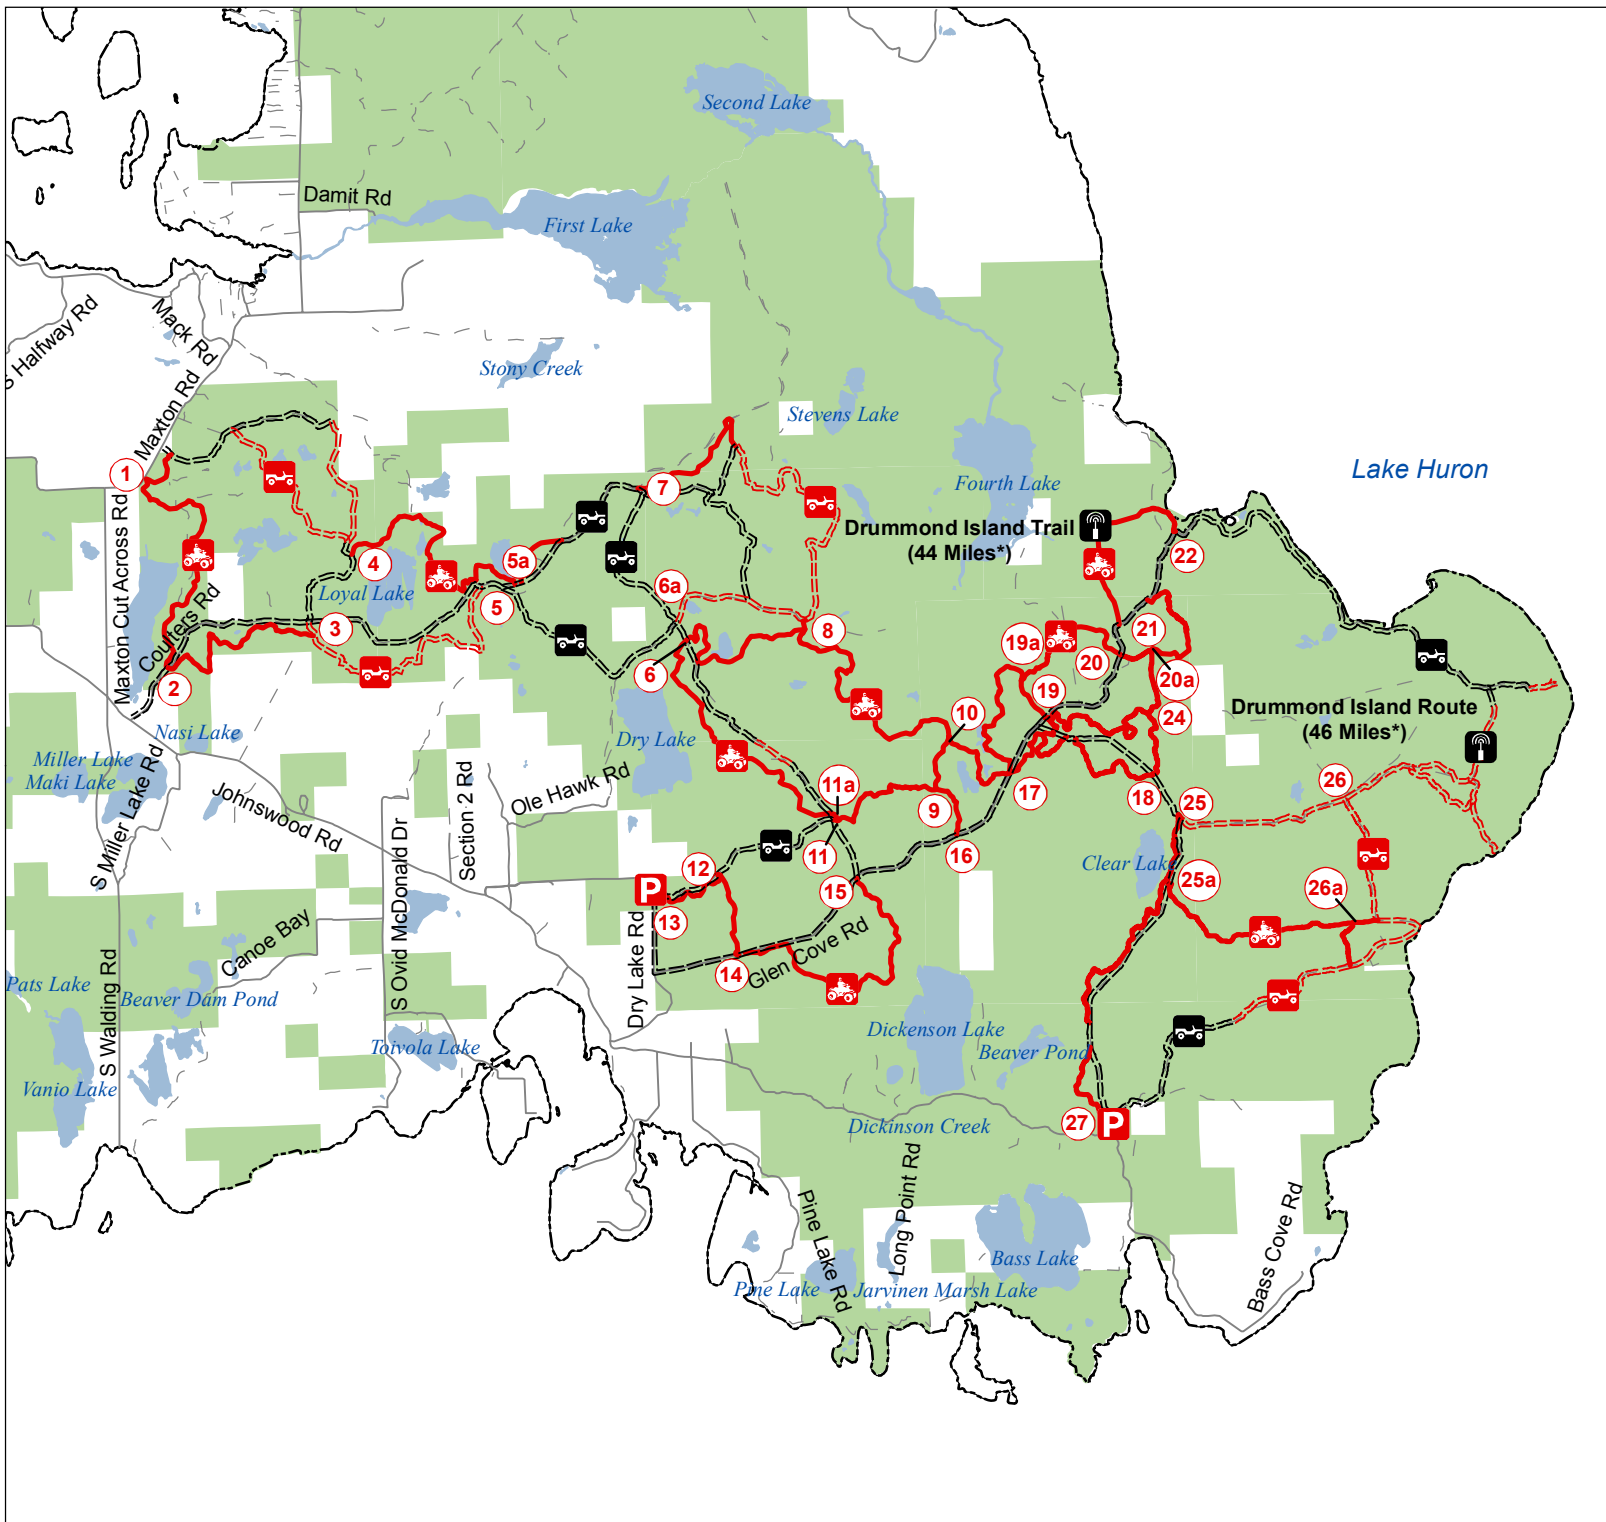

Drummond Island Trail & Route

Chippewa County, Michigan

GPS Data Disclaimer: Locational accuracy +/- 300 feet. Please use the GPS coordinate data as a general guide for trail location. It is not to be used as an exact location reference.

- ATV Trail – ORV's less than 50" in width including off-road motorcycles. (DNR license (ORV sticker) required)
- ORV Route – ORV's of all sizes including off-road motorcycles. (DNR license (ORV sticker) and high clearance 4wd required.)
- ORV Route – ORV's of all sizes including off-road motorcycles. (DNR license (ORV sticker) required unless licensed by the Secretary of State)

* Mileage shown is actual ground miles.

Advisory: Trails and Routes have two-way traffic.

Disclaimer: Trails shown on this map are an approximate representation of the trail system at the time of publication and may not reflect current ground conditions. **STAY ON SIGNED TRAILS ONLY!**

- Link to Download GPS file
- Trailhead Parking
- Intersection Number
- Highway
- Paved or Gravel Road
- Poor Dirt Road
- Lakes and Rivers
- State Land
- County Boundaries