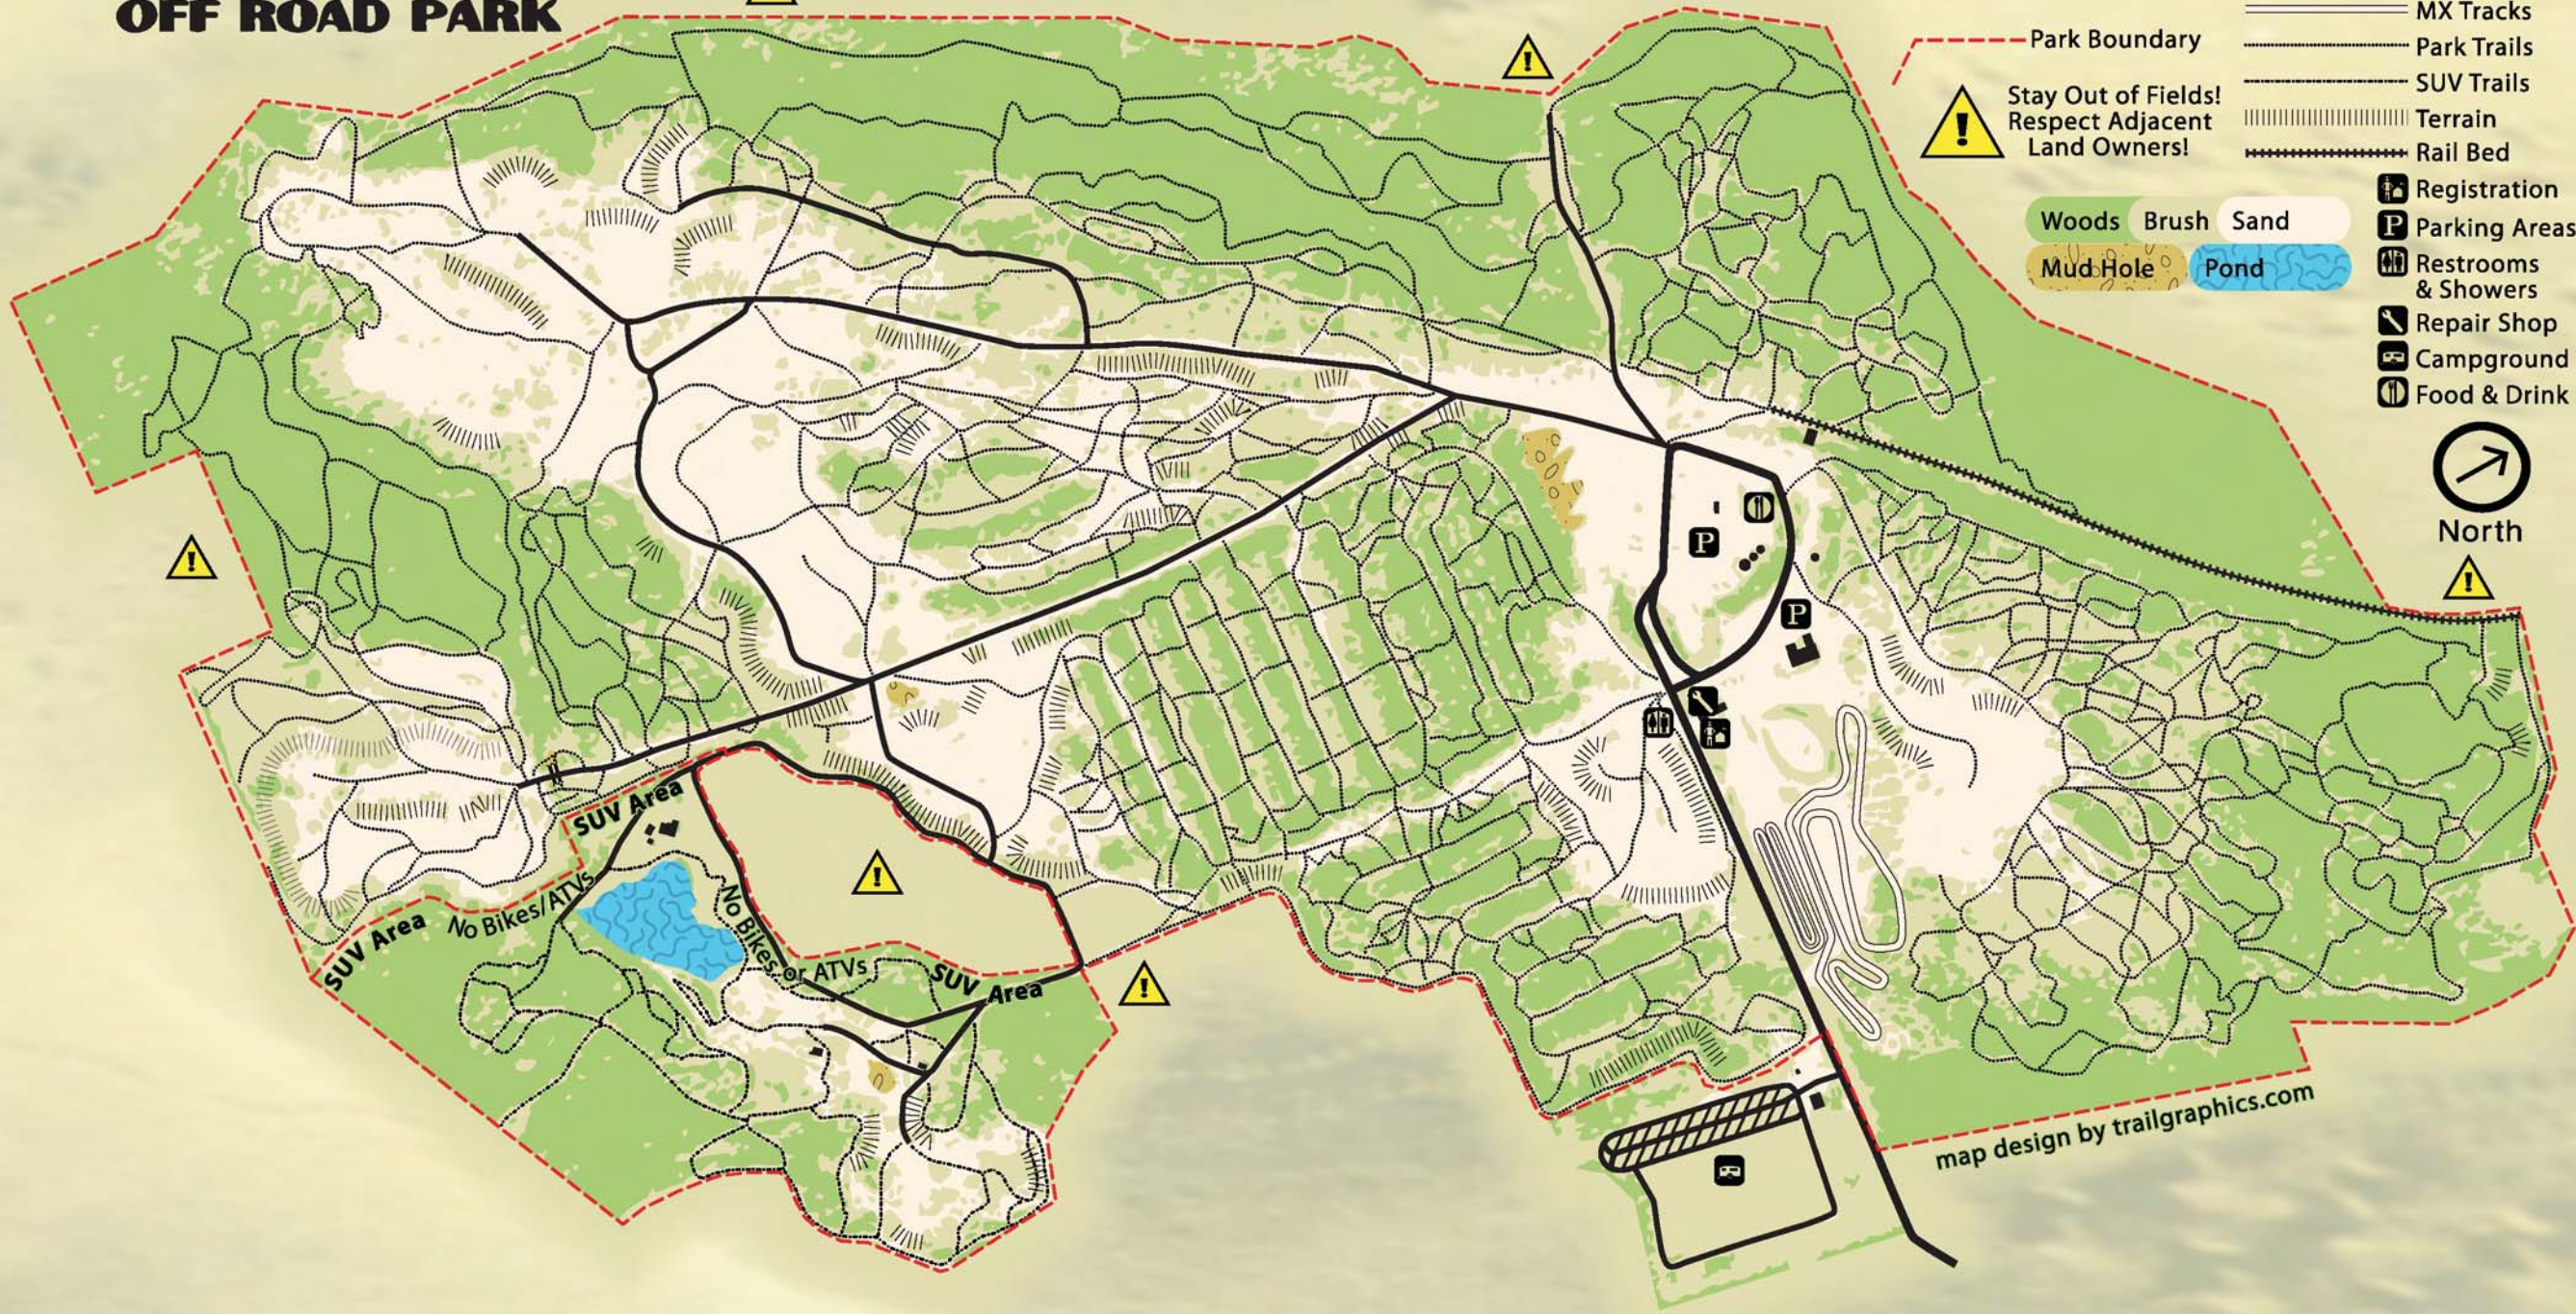

# BADLANDS OFF ROAD PARK

0 1/4 Mile

 Stay Out of Fields!  
Respect Adjacent  
Land Owners!

Woods Brush Sand  
Mud Hole Pond

-  Main Roads
-  Park Roads
-  MX Tracks
-  Park Trails
-  SUV Trails
-  Terrain
-  Rail Bed
-  Registration
-  Parking Areas
-  Restrooms & Showers
-  Repair Shop
-  Campground
-  Food & Drink

  
North

map design by trailgraphics.com