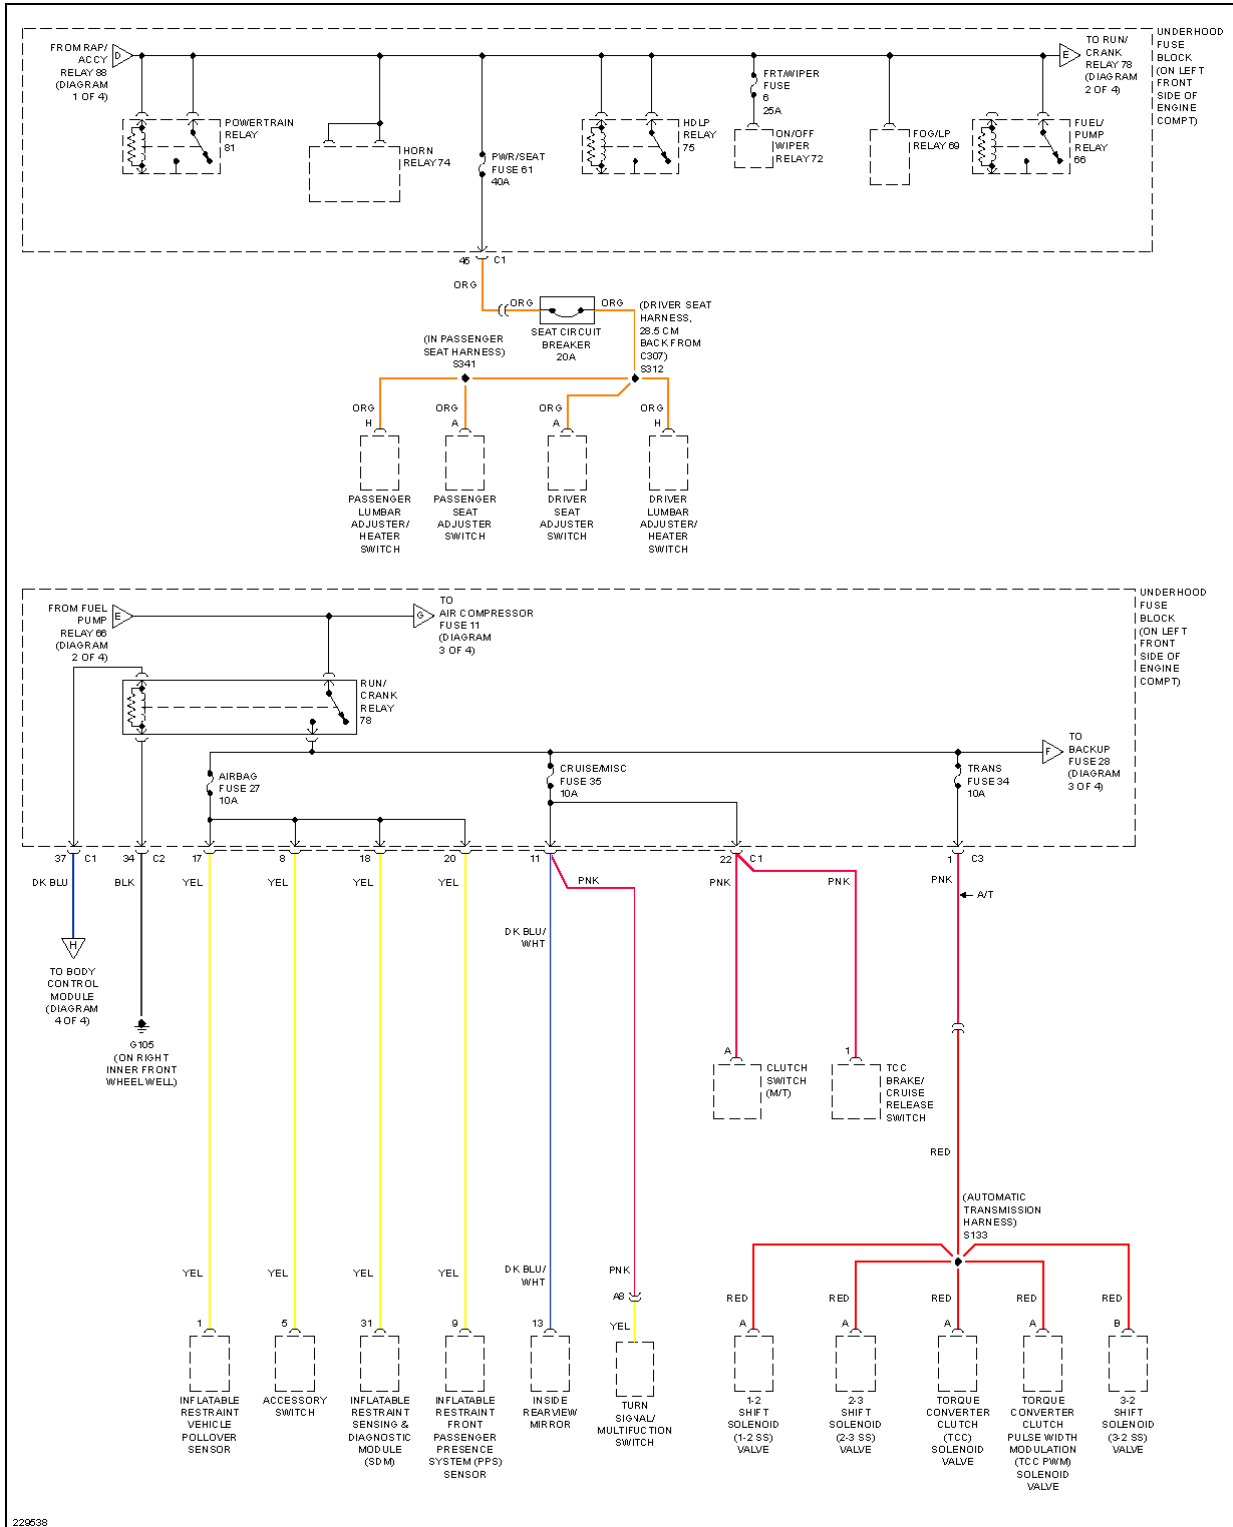

2006 SYSTEM WIRING DIAGRAMS Hummer - H3

Fig. 26: Horn Circuit

INSTRUMENT CLUSTER

Fig. 27: Instrument Cluster Circuit

INTERIOR LIGHTS

2006 Hummer H3

2006 SYSTEM WIRING DIAGRAMS Hummer - H3

Fig. 28: Courtesy Lamps Circuit

2006 Hummer H3

2006 SYSTEM WIRING DIAGRAMS Hummer - H3

Fig. 29: Instrument Illumination Circuit

NAVIGATION

2006 Hummer H3

2006 SYSTEM WIRING DIAGRAMS Hummer - H3

231638

Fig. 30: Navigation Circuit

POWER DISTRIBUTION

2006 Hummer H3

2006 SYSTEM WIRING DIAGRAMS Hummer - H3

Fig. 31: Power Distribution Circuit (1 of 4)

2006 Hummer H3

2006 SYSTEM WIRING DIAGRAMS Hummer - H3

Fig. 32: Power Distribution Circuit (2 of 4)

2006 Hummer H3

2006 SYSTEM WIRING DIAGRAMS Hummer - H3

Fig. 33: Power Distribution Circuit (3 of 4)

Fig. 34: Power Distribution Circuit (4 of 4)

POWER DOOR LOCKS

Fig. 35: Power Door Locks Circuit

POWER MIRRORS