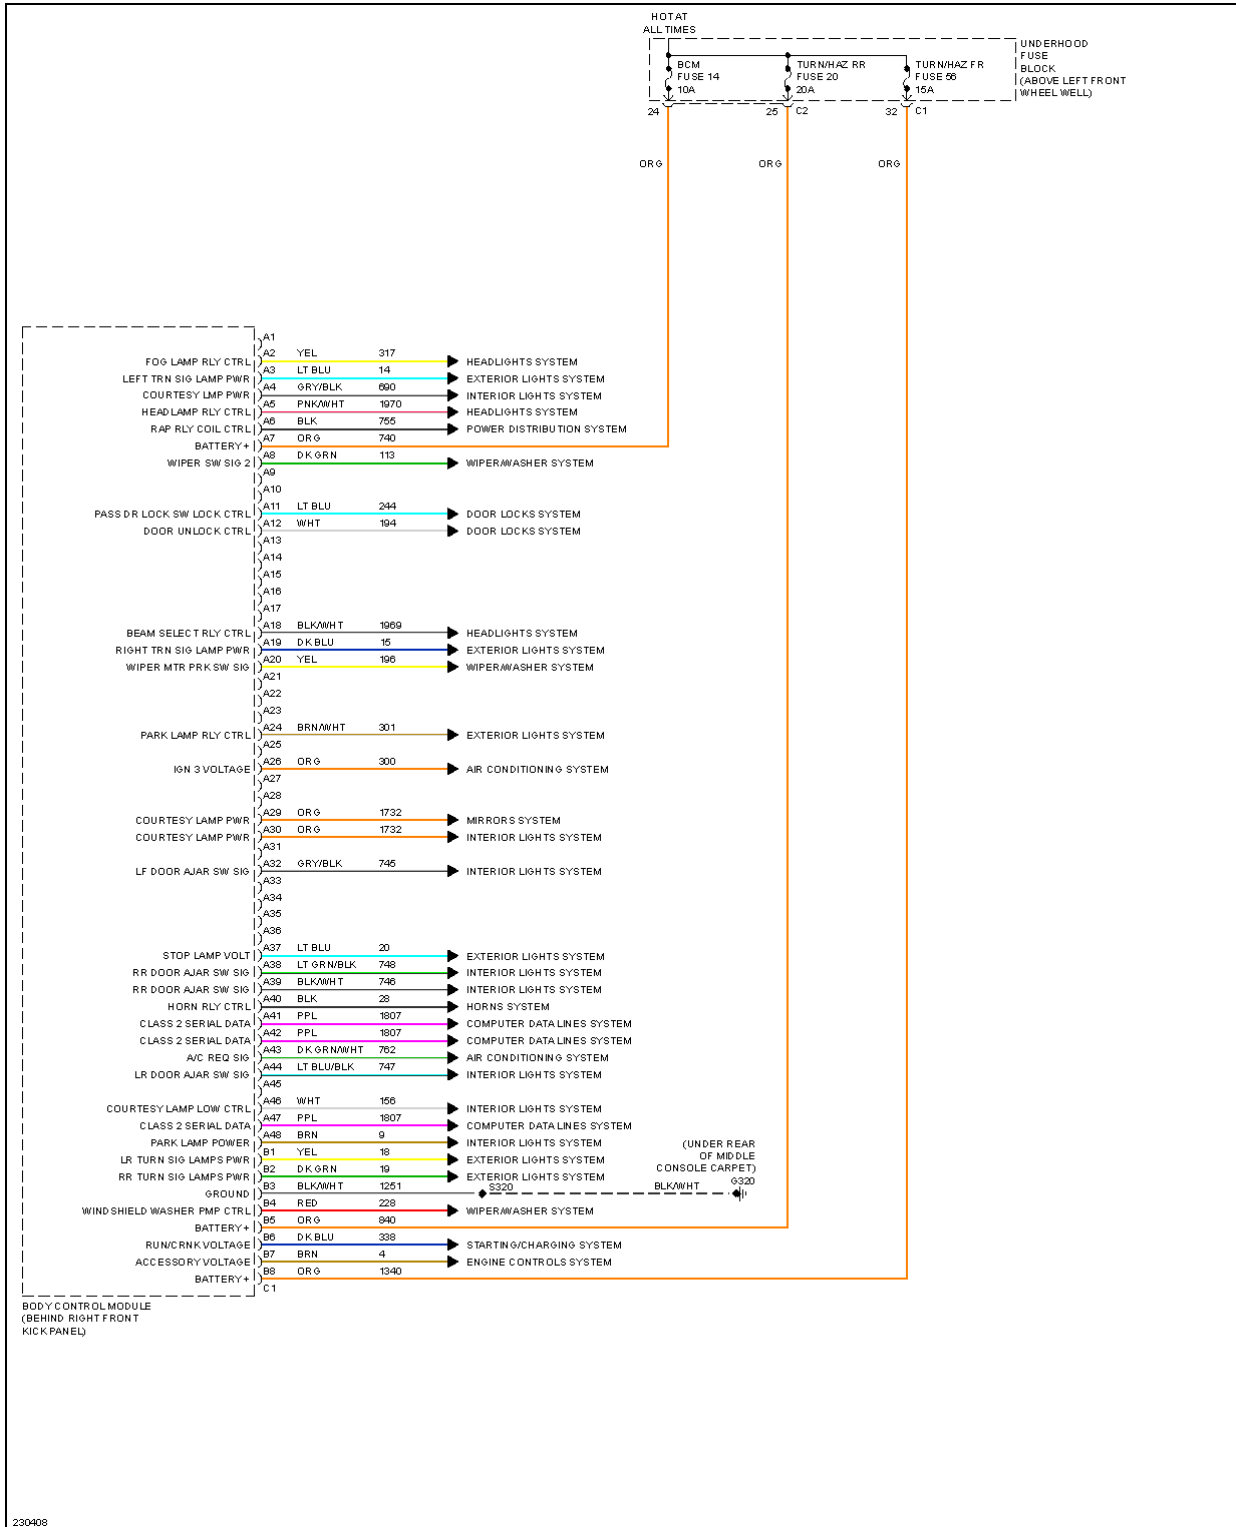

Fig. 5: Anti-lock Brakes Circuit (2 of 2)

ANTI-THEFT

2006 Hummer H3

2006 SYSTEM WIRING DIAGRAMS Hummer - H3

Fig. 6: Forced Entry Circuit

2006 Hummer H3

2006 SYSTEM WIRING DIAGRAMS Hummer - H3

Fig. 7: Passlock Circuit

BODY CONTROL MODULES

2006 Hummer H3

2006 SYSTEM WIRING DIAGRAMS Hummer - H3

Fig. 8: Body Control Modules Circuit (1 of 2)

Fig. 9: Body Control Modules Circuit (2 of 2)

COMPUTER DATA LINES

2006 Hummer H3

2006 SYSTEM WIRING DIAGRAMS Hummer - H3

Fig. 10: Computer Data Lines Circuit

CRUISE CONTROL

2006 Hummer H3

2006 SYSTEM WIRING DIAGRAMS Hummer - H3

Fig. 11: Cruise Control Circuit

DEFOGGERS

2006 Hummer H3

2006 SYSTEM WIRING DIAGRAMS Hummer - H3