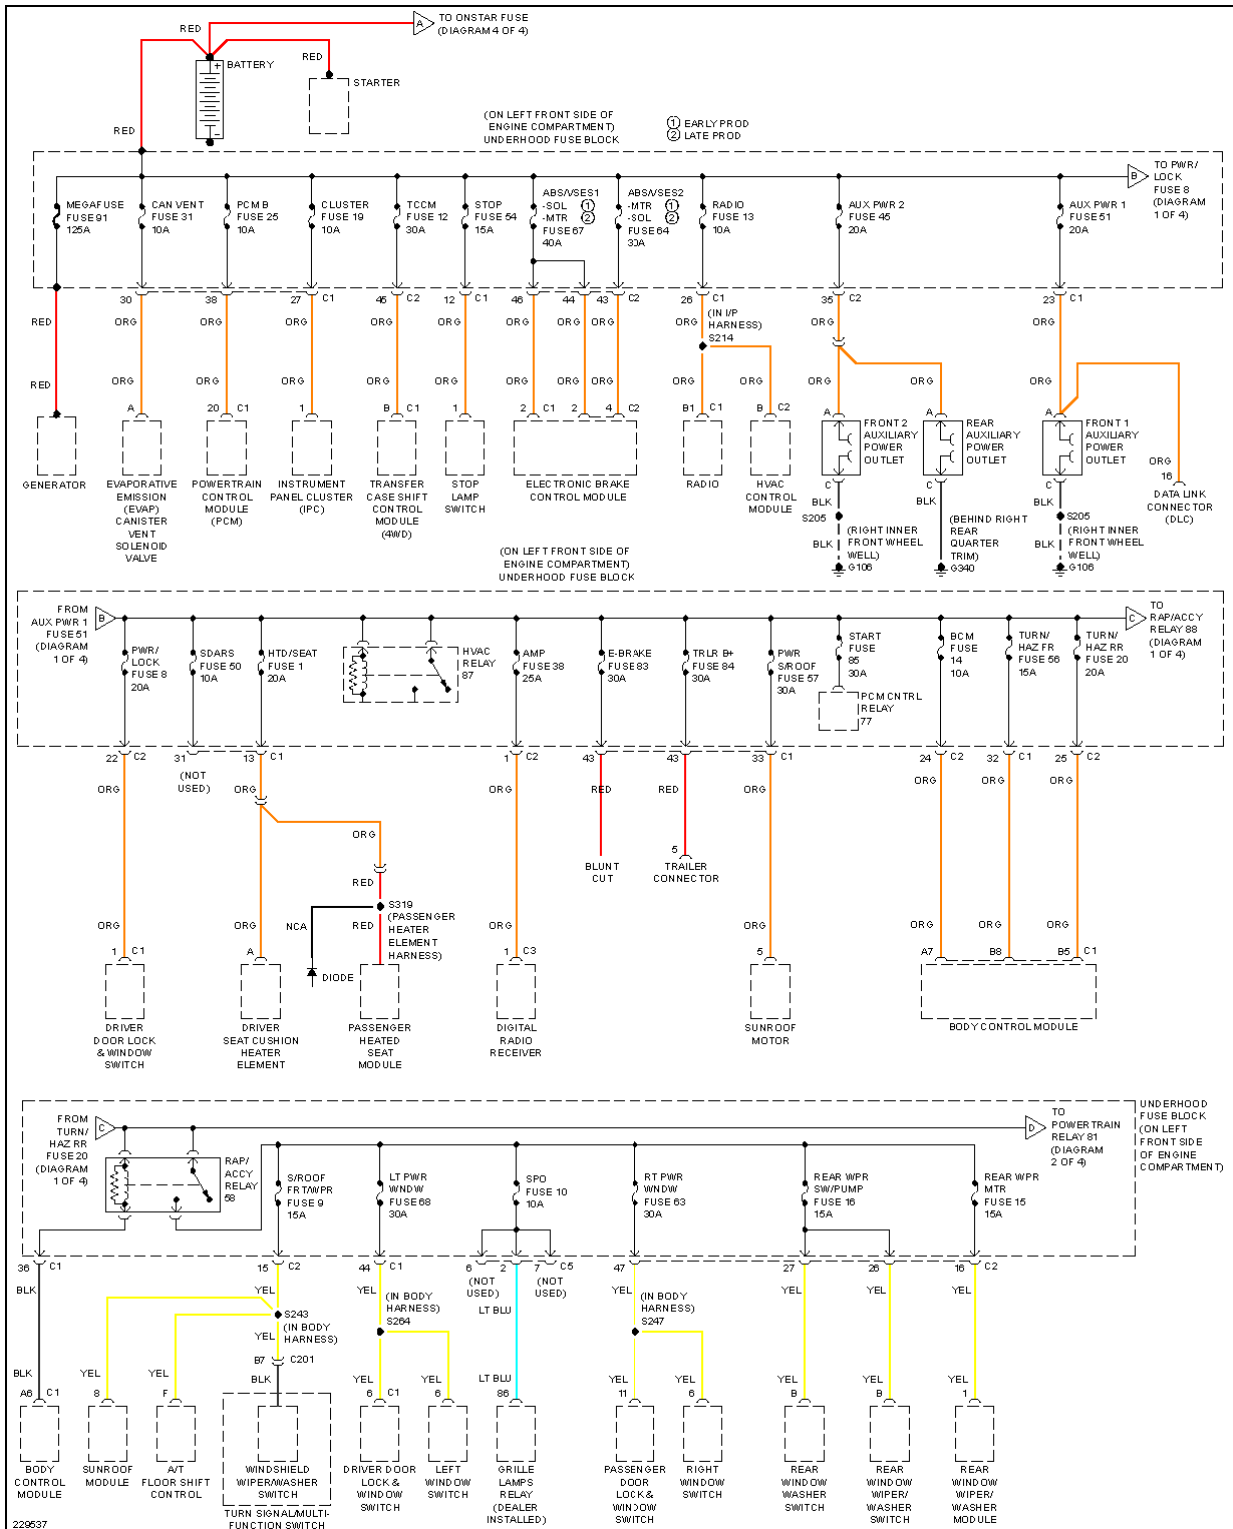

2006 SYSTEM WIRING DIAGRAMS Hummer - H3

Fig. 26: Horn Circuit

INSTRUMENT CLUSTER

Fig. 27: Instrument Cluster Circuit

INTERIOR LIGHTS

2006 Hummer H3

2006 SYSTEM WIRING DIAGRAMS Hummer - H3

Fig. 28: Courtesy Lamps Circuit

2006 Hummer H3

2006 SYSTEM WIRING DIAGRAMS Hummer - H3

Fig. 29: Instrument Illumination Circuit

NAVIGATION

2006 Hummer H3

2006 SYSTEM WIRING DIAGRAMS Hummer - H3

231638

Fig. 30: Navigation Circuit

POWER DISTRIBUTION

2006 Hummer H3

2006 SYSTEM WIRING DIAGRAMS Hummer - H3

Fig. 31: Power Distribution Circuit (1 of 4)

2006 Hummer H3

2006 SYSTEM WIRING DIAGRAMS Hummer - H3

Fig. 32: Power Distribution Circuit (2 of 4)

2006 Hummer H3

2006 SYSTEM WIRING DIAGRAMS Hummer - H3

Fig. 33: Power Distribution Circuit (3 of 4)

Fig. 34: Power Distribution Circuit (4 of 4)

POWER DOOR LOCKS

Fig. 35: Power Door Locks Circuit

POWER MIRRORS