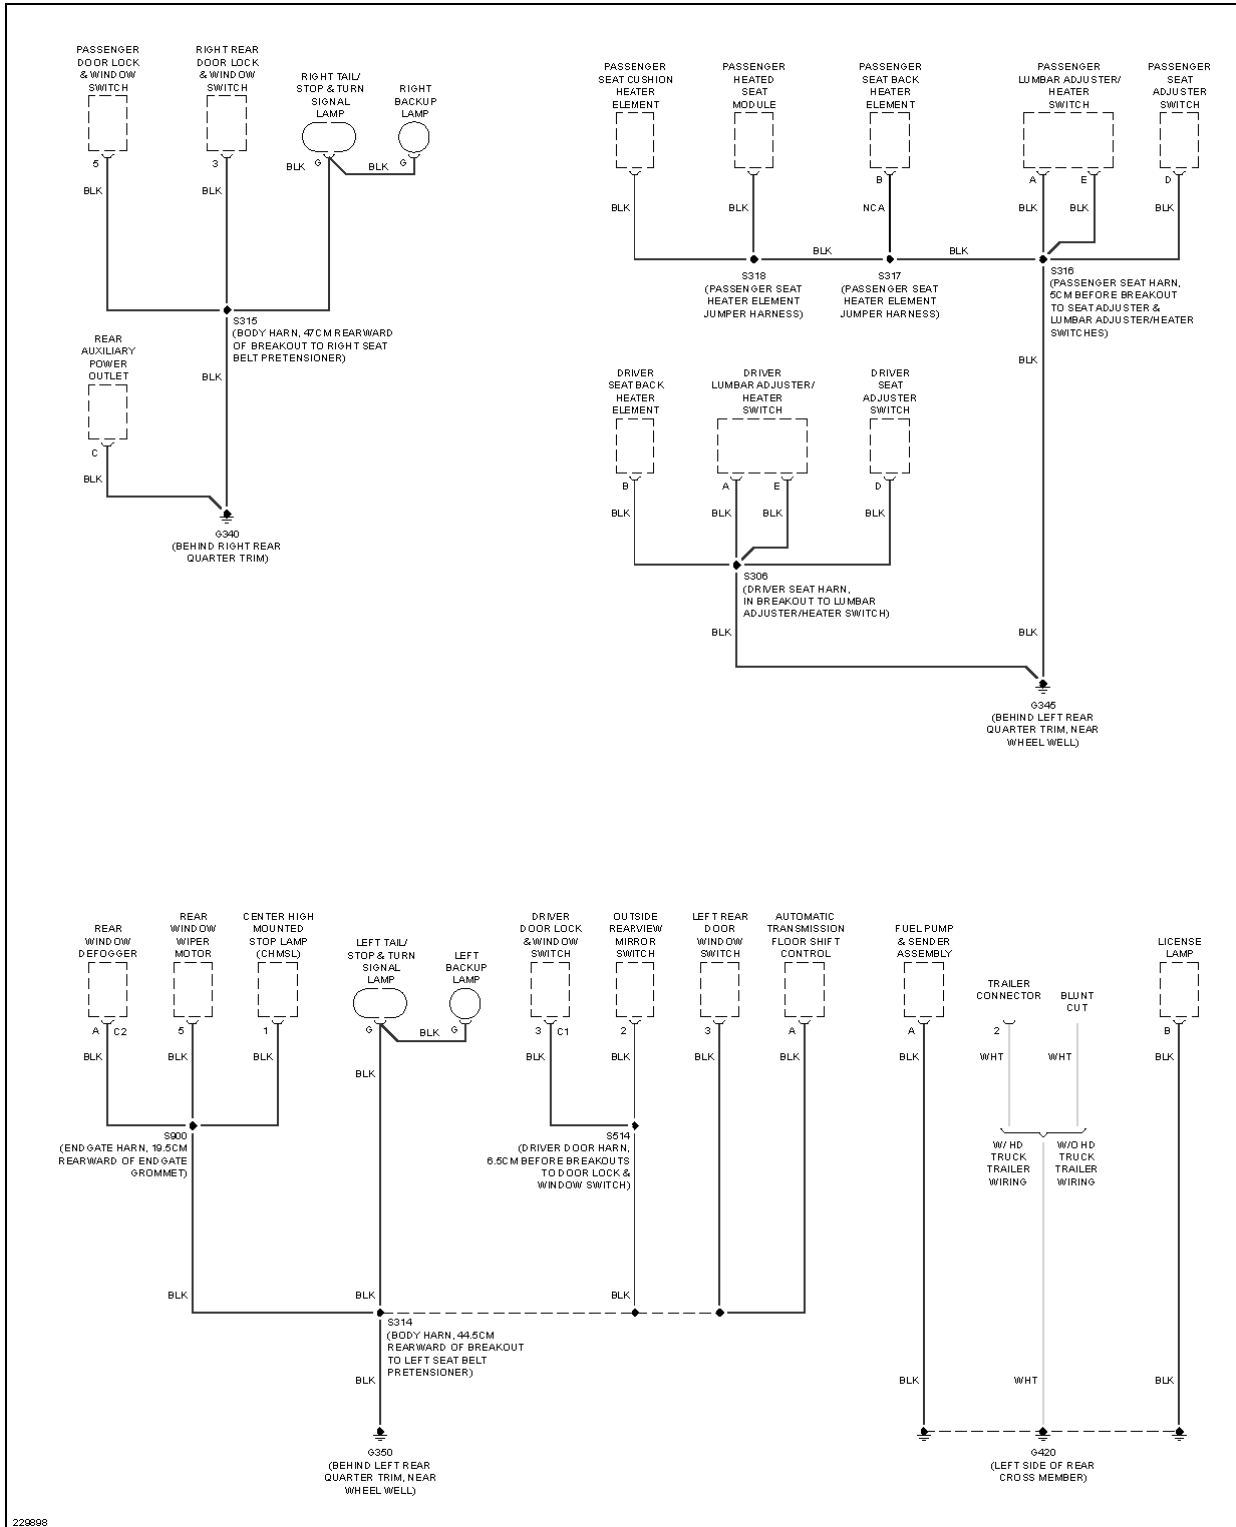

Fig. 18: Back-up Lamps Circuit

2006 Hummer H3

2006 SYSTEM WIRING DIAGRAMS Hummer - H3

Fig. 19: Exterior Lamps Circuit (1 of 3)

2006 Hummer H3

2006 SYSTEM WIRING DIAGRAMS Hummer - H3

Fig. 20: Exterior Lamps Circuit (2 of 3)

2006 Hummer H3

2006 SYSTEM WIRING DIAGRAMS Hummer - H3

Fig. 21: Exterior Lamps Circuit (3 of 3)

GROUND DISTRIBUTION

Fig. 22: Ground Distribution Circuit (1 of 3)

2006 Hummer H3

2006 SYSTEM WIRING DIAGRAMS Hummer - H3