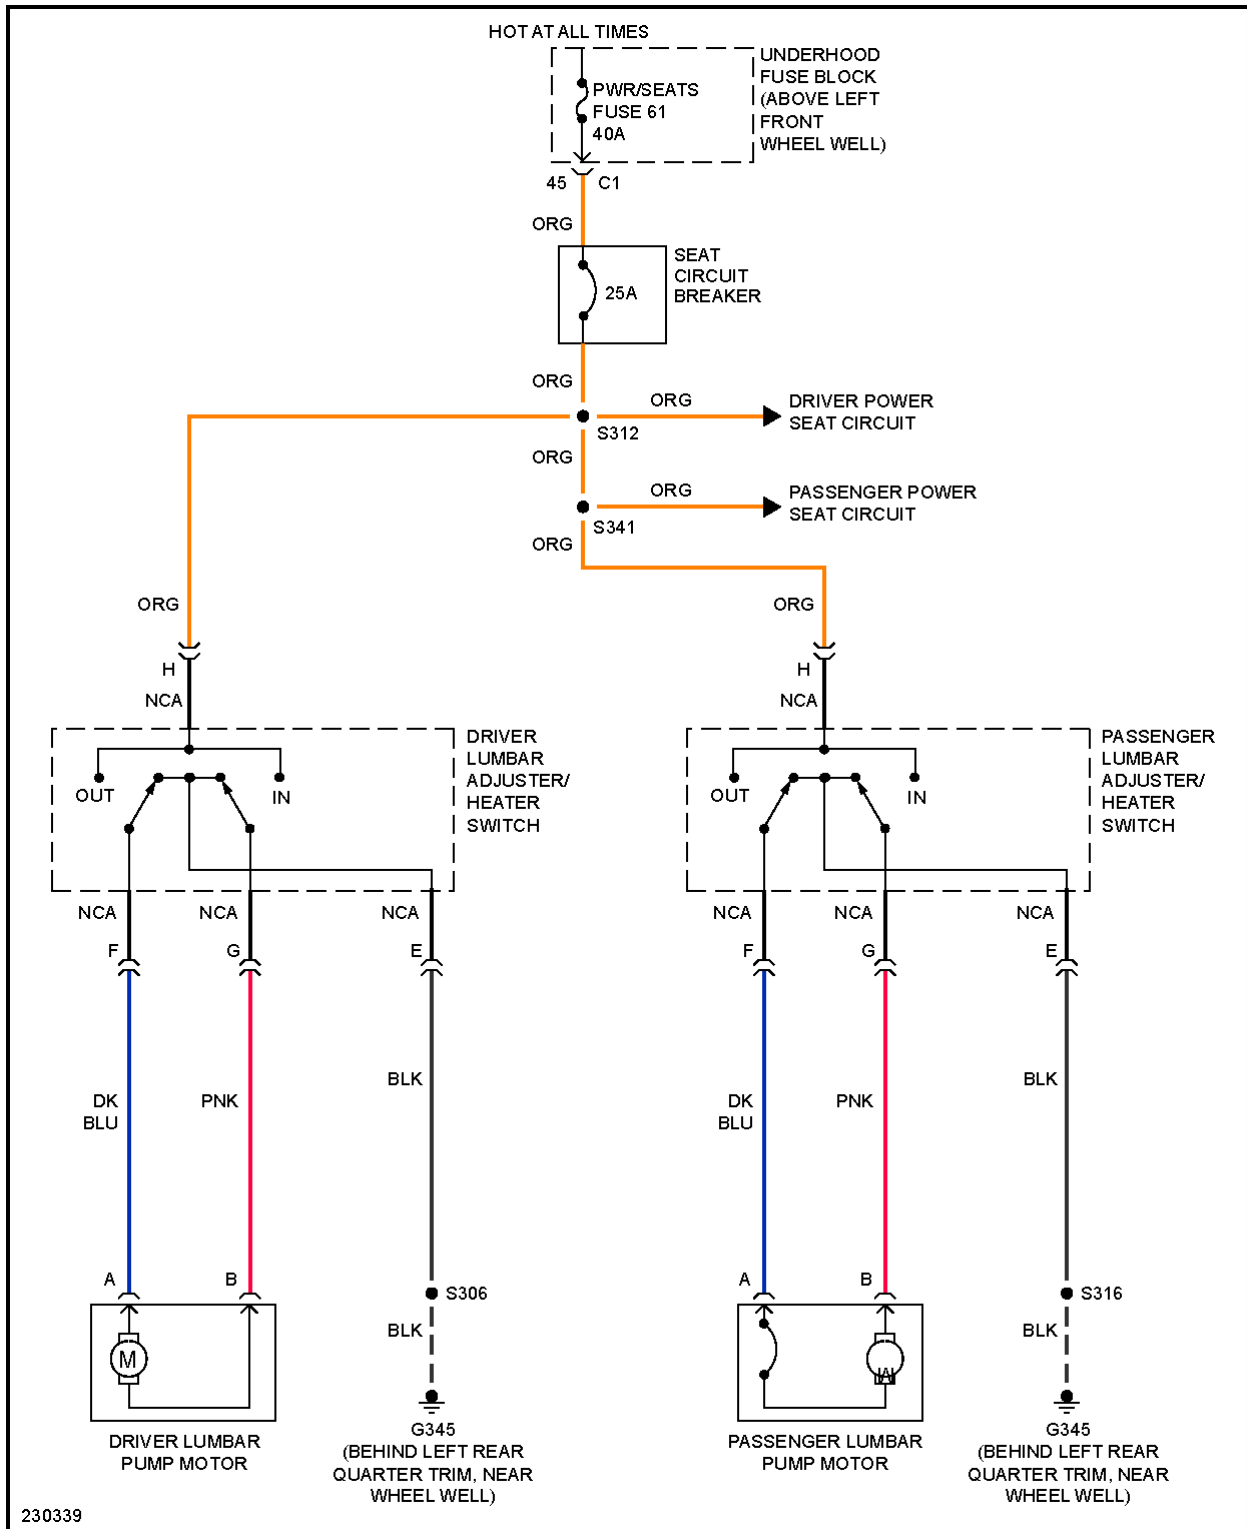

2006 Hummer H3

2006 SYSTEM WIRING DIAGRAMS Hummer - H3

Fig. 36: Electrochromic Mirror Circuit

2006 Hummer H3

2006 SYSTEM WIRING DIAGRAMS Hummer - H3

Fig. 37: Power Mirrors Circuit

POWER SEATS

2006 Hummer H3

2006 SYSTEM WIRING DIAGRAMS Hummer - H3

Fig. 38: Driver Heated Seat Circuit

2006 Hummer H3

2006 SYSTEM WIRING DIAGRAMS Hummer - H3

Fig. 39: Driver Power Seat Circuit

2006 Hummer H3

2006 SYSTEM WIRING DIAGRAMS Hummer - H3

Fig. 40: Lumbar Circuit

2006 Hummer H3

2006 SYSTEM WIRING DIAGRAMS Hummer - H3

Fig. 41: Passenger Power Seat Circuit

2006 Hummer H3

2006 SYSTEM WIRING DIAGRAMS Hummer - H3

Fig. 42: Passenger's Heated Seat Circuit