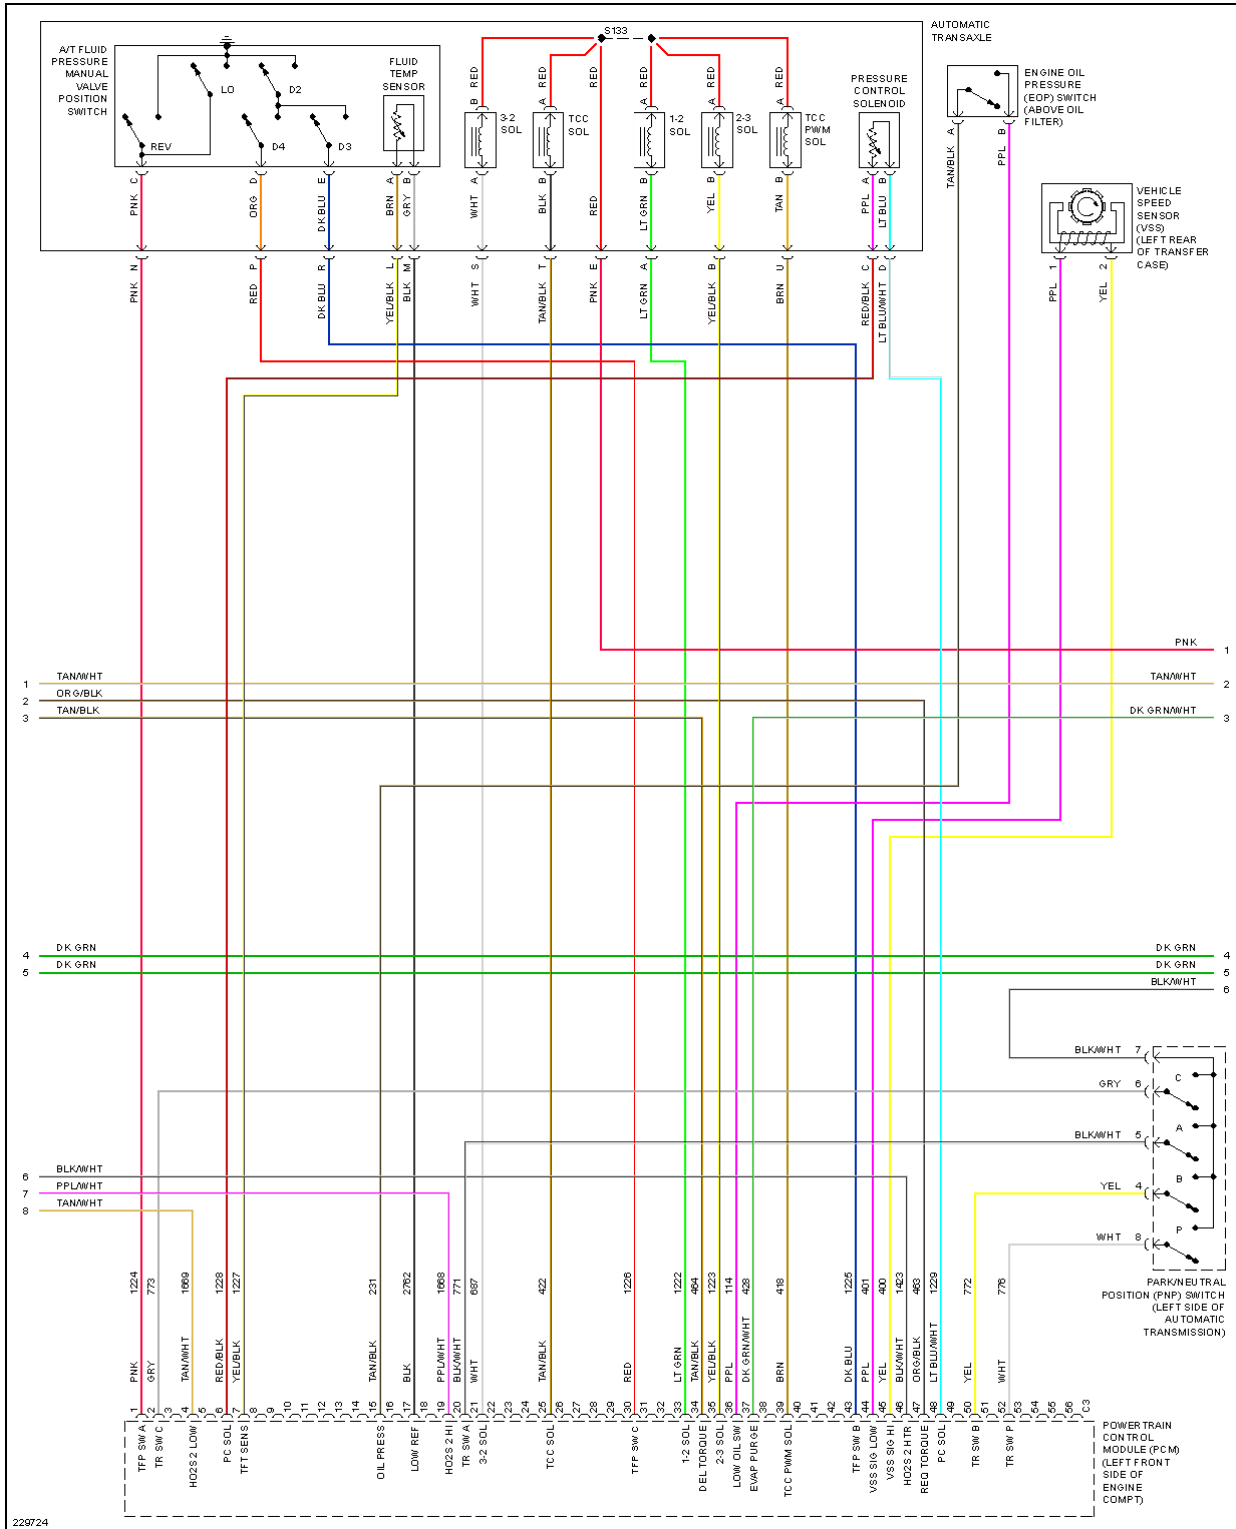

Fig. 12: Defoggers Circuit

ENGINE PERFORMANCE

3.5L VIN 6

2006 Hummer H3

2006 SYSTEM WIRING DIAGRAMS Hummer - H3

Fig. 13: 3.5L VIN 6, Engine Performance Circuit (1 of 5)

2006 Hummer H3

2006 SYSTEM WIRING DIAGRAMS Hummer - H3

Fig. 14: 3.5L VIN 6, Engine Performance Circuit (2 of 5)

2006 Hummer H3

2006 SYSTEM WIRING DIAGRAMS Hummer - H3

Fig. 15: 3.5L VIN 6, Engine Performance Circuit (3 of 5)

2006 Hummer H3

2006 SYSTEM WIRING DIAGRAMS Hummer - H3

Fig. 16: 3.5L VIN 6, Engine Performance Circuit (4 of 5)

2006 Hummer H3

2006 SYSTEM WIRING DIAGRAMS Hummer - H3

Fig. 17: 3.5L VIN 6, Engine Performance Circuit (5 of 5)

EXTERIOR LIGHTS

2006 Hummer H3

2006 SYSTEM WIRING DIAGRAMS Hummer - H3

Fig. 18: Back-up Lamps Circuit

2006 Hummer H3

2006 SYSTEM WIRING DIAGRAMS Hummer - H3

Fig. 19: Exterior Lamps Circuit (1 of 3)

2006 Hummer H3

2006 SYSTEM WIRING DIAGRAMS Hummer - H3

Fig. 20: Exterior Lamps Circuit (2 of 3)