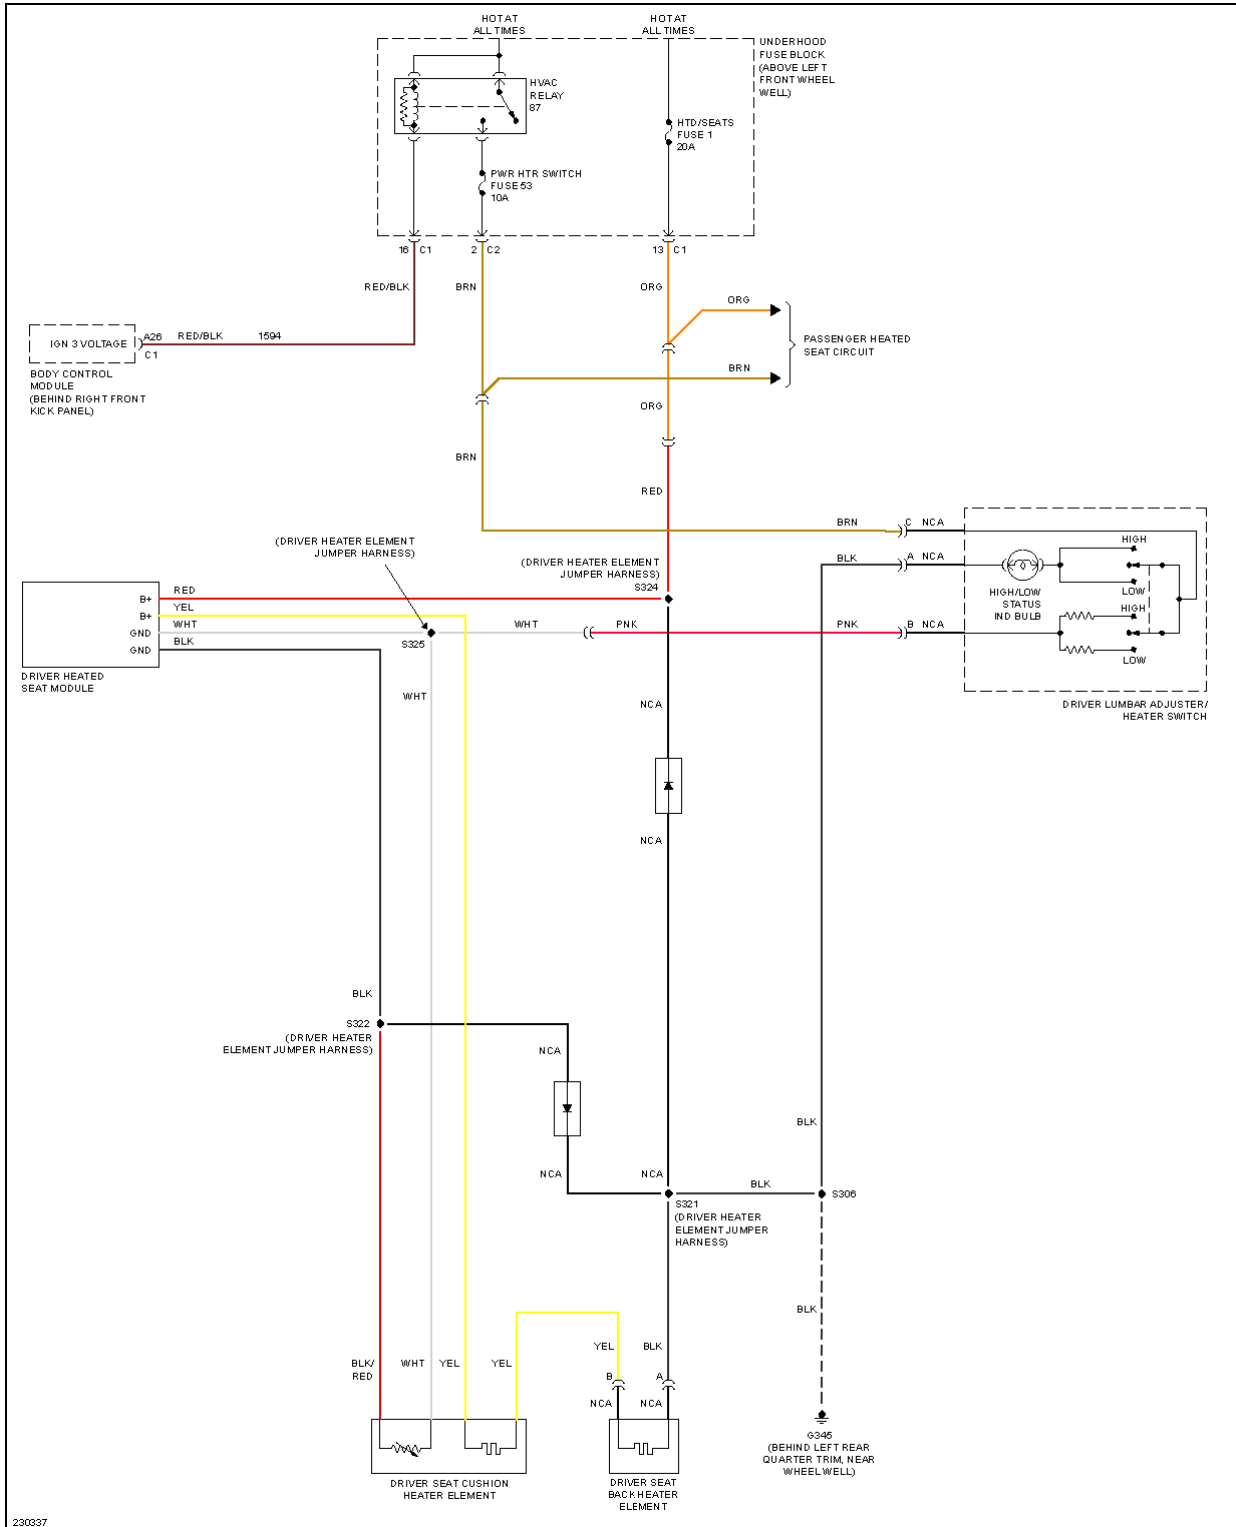

2006 SYSTEM WIRING DIAGRAMS Hummer - H3

Fig. 38: Driver Heated Seat Circuit

2006 Hummer H3

2006 SYSTEM WIRING DIAGRAMS Hummer - H3

Fig. 39: Driver Power Seat Circuit

2006 Hummer H3

2006 SYSTEM WIRING DIAGRAMS Hummer - H3

Fig. 40: Lumbar Circuit

2006 Hummer H3

2006 SYSTEM WIRING DIAGRAMS Hummer - H3

Fig. 41: Passenger Power Seat Circuit

2006 Hummer H3

2006 SYSTEM WIRING DIAGRAMS Hummer - H3

Fig. 42: Passenger's Heated Seat Circuit