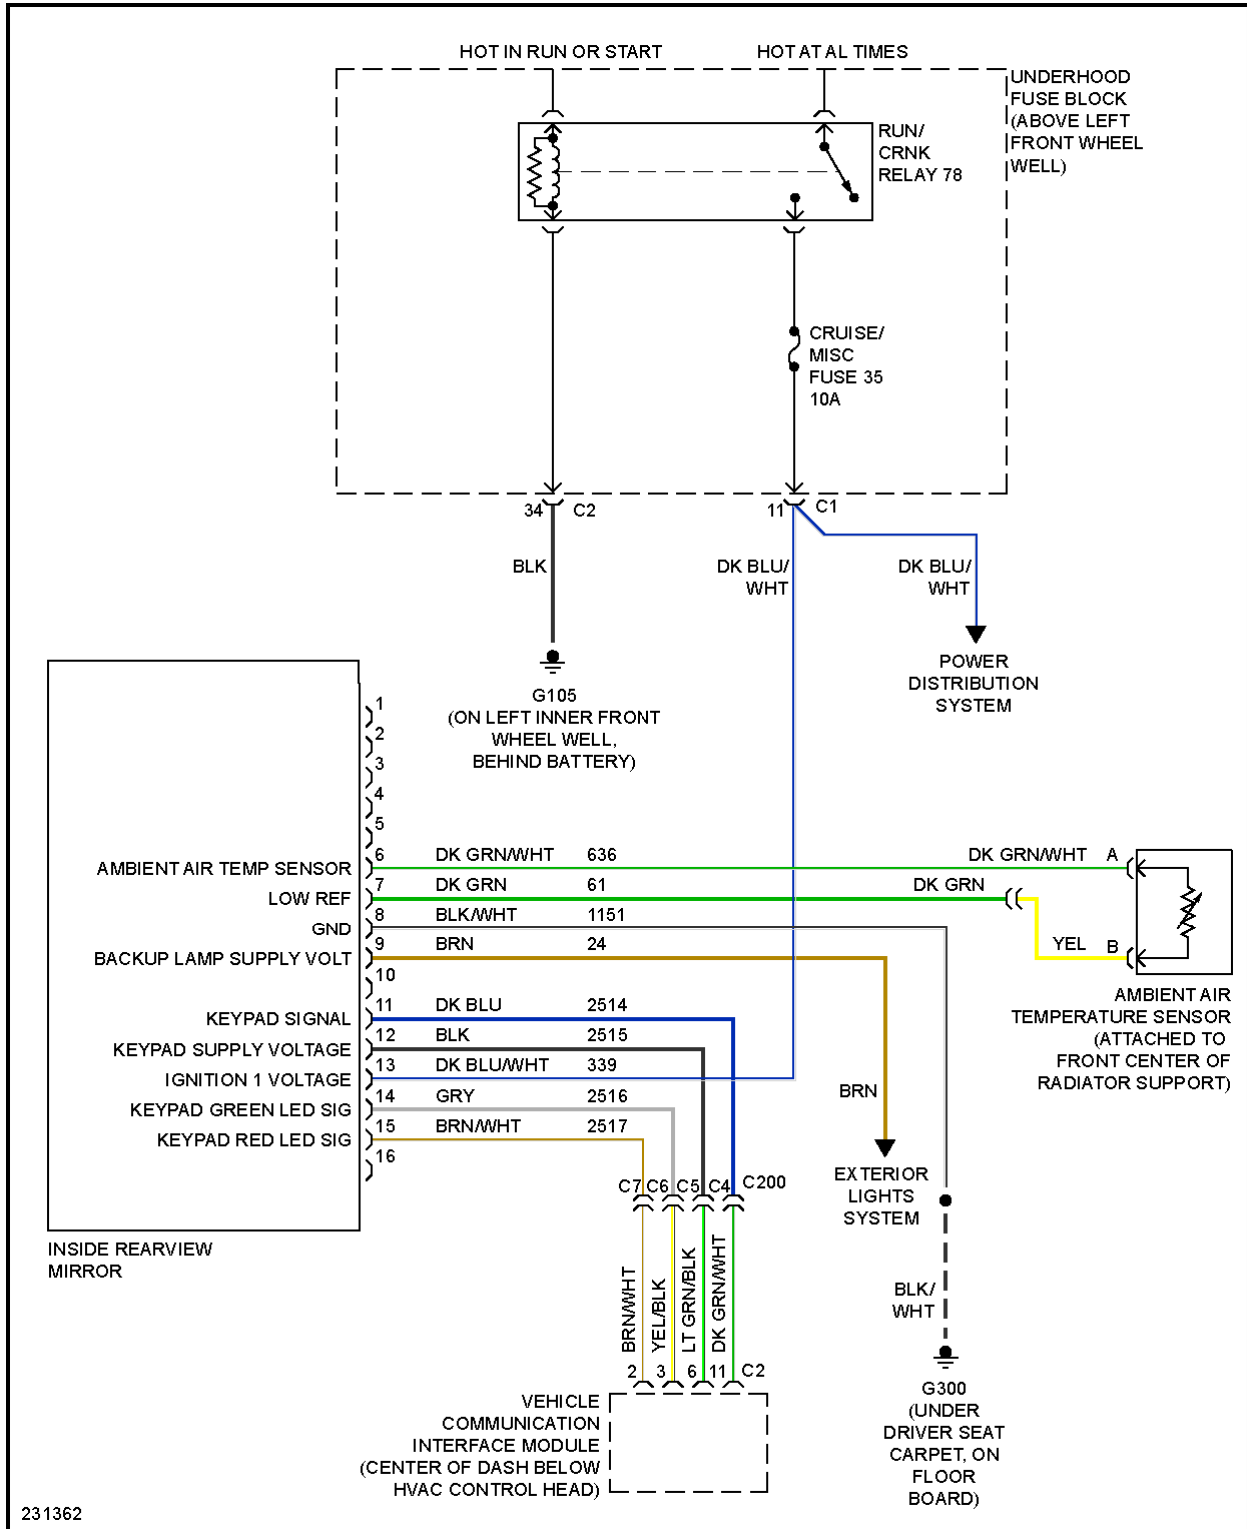

2006 Hummer H3

2006 SYSTEM WIRING DIAGRAMS Hummer - H3

Fig. 33: Power Distribution Circuit (3 of 4)

Fig. 34: Power Distribution Circuit (4 of 4)

POWER DOOR LOCKS

Fig. 35: Power Door Locks Circuit

POWER MIRRORS

2006 Hummer H3

2006 SYSTEM WIRING DIAGRAMS Hummer - H3

Fig. 36: Electrochromic Mirror Circuit

2006 Hummer H3

2006 SYSTEM WIRING DIAGRAMS Hummer - H3

Fig. 37: Power Mirrors Circuit

POWER SEATS

2006 Hummer H3

2006 SYSTEM WIRING DIAGRAMS Hummer - H3

Fig. 38: Driver Heated Seat Circuit

2006 Hummer H3

2006 SYSTEM WIRING DIAGRAMS Hummer - H3

Fig. 39: Driver Power Seat Circuit

2006 Hummer H3

2006 SYSTEM WIRING DIAGRAMS Hummer - H3