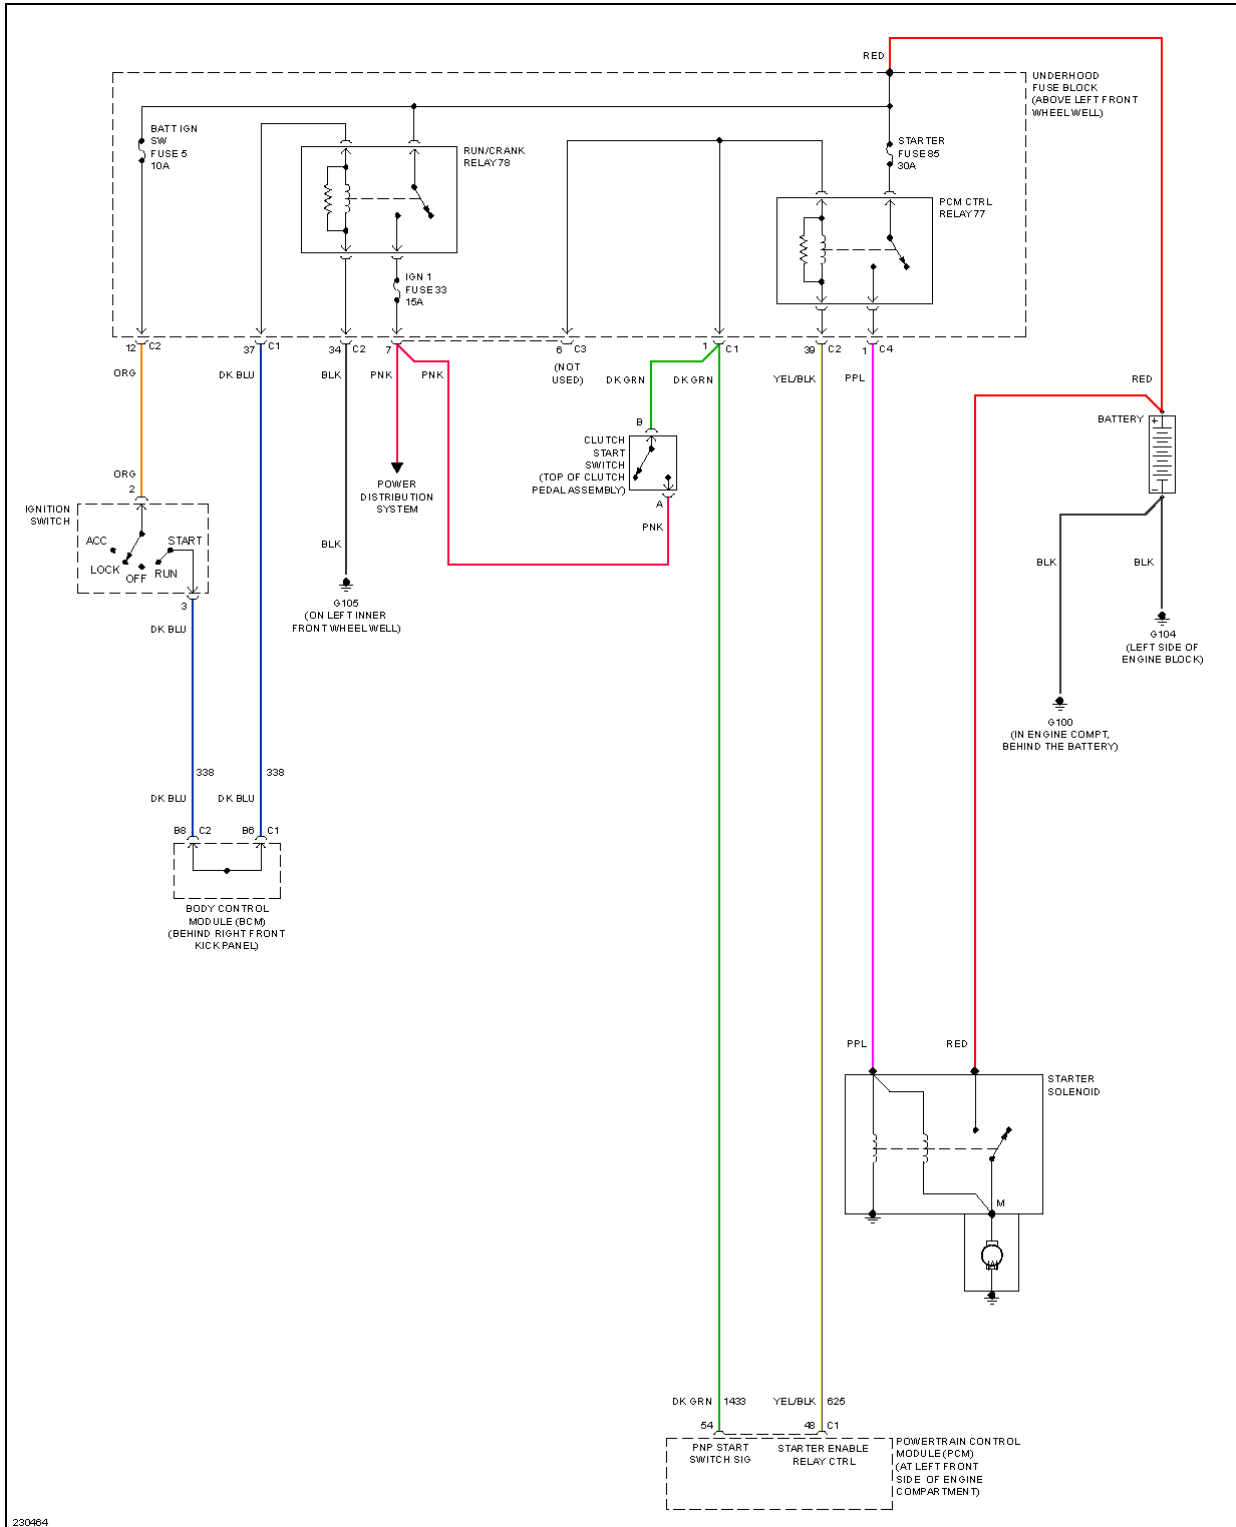

2006 Hummer H3

2006 SYSTEM WIRING DIAGRAMS Hummer - H3

Fig. 48: Satellite Radio Circuit

SHIFT INTERLOCK

2006 Hummer H3

2006 SYSTEM WIRING DIAGRAMS Hummer - H3

Fig. 49: Shift Interlock Circuit

STARTING/CHARGING

2006 Hummer H3

2006 SYSTEM WIRING DIAGRAMS Hummer - H3

Fig. 50: Charging Circuit

2006 Hummer H3

2006 SYSTEM WIRING DIAGRAMS Hummer - H3

Fig. 51: Starting Circuit, A/T

2006 Hummer H3

2006 SYSTEM WIRING DIAGRAMS Hummer - H3

Fig. 52: Starting Circuit, M/T

SUPPLEMENTAL RESTRAINTS

2006 Hummer H3

2006 SYSTEM WIRING DIAGRAMS Hummer - H3

Fig. 53: Supplemental Restraints Circuit (1 of 2)

2006 Hummer H3

2006 SYSTEM WIRING DIAGRAMS Hummer - H3