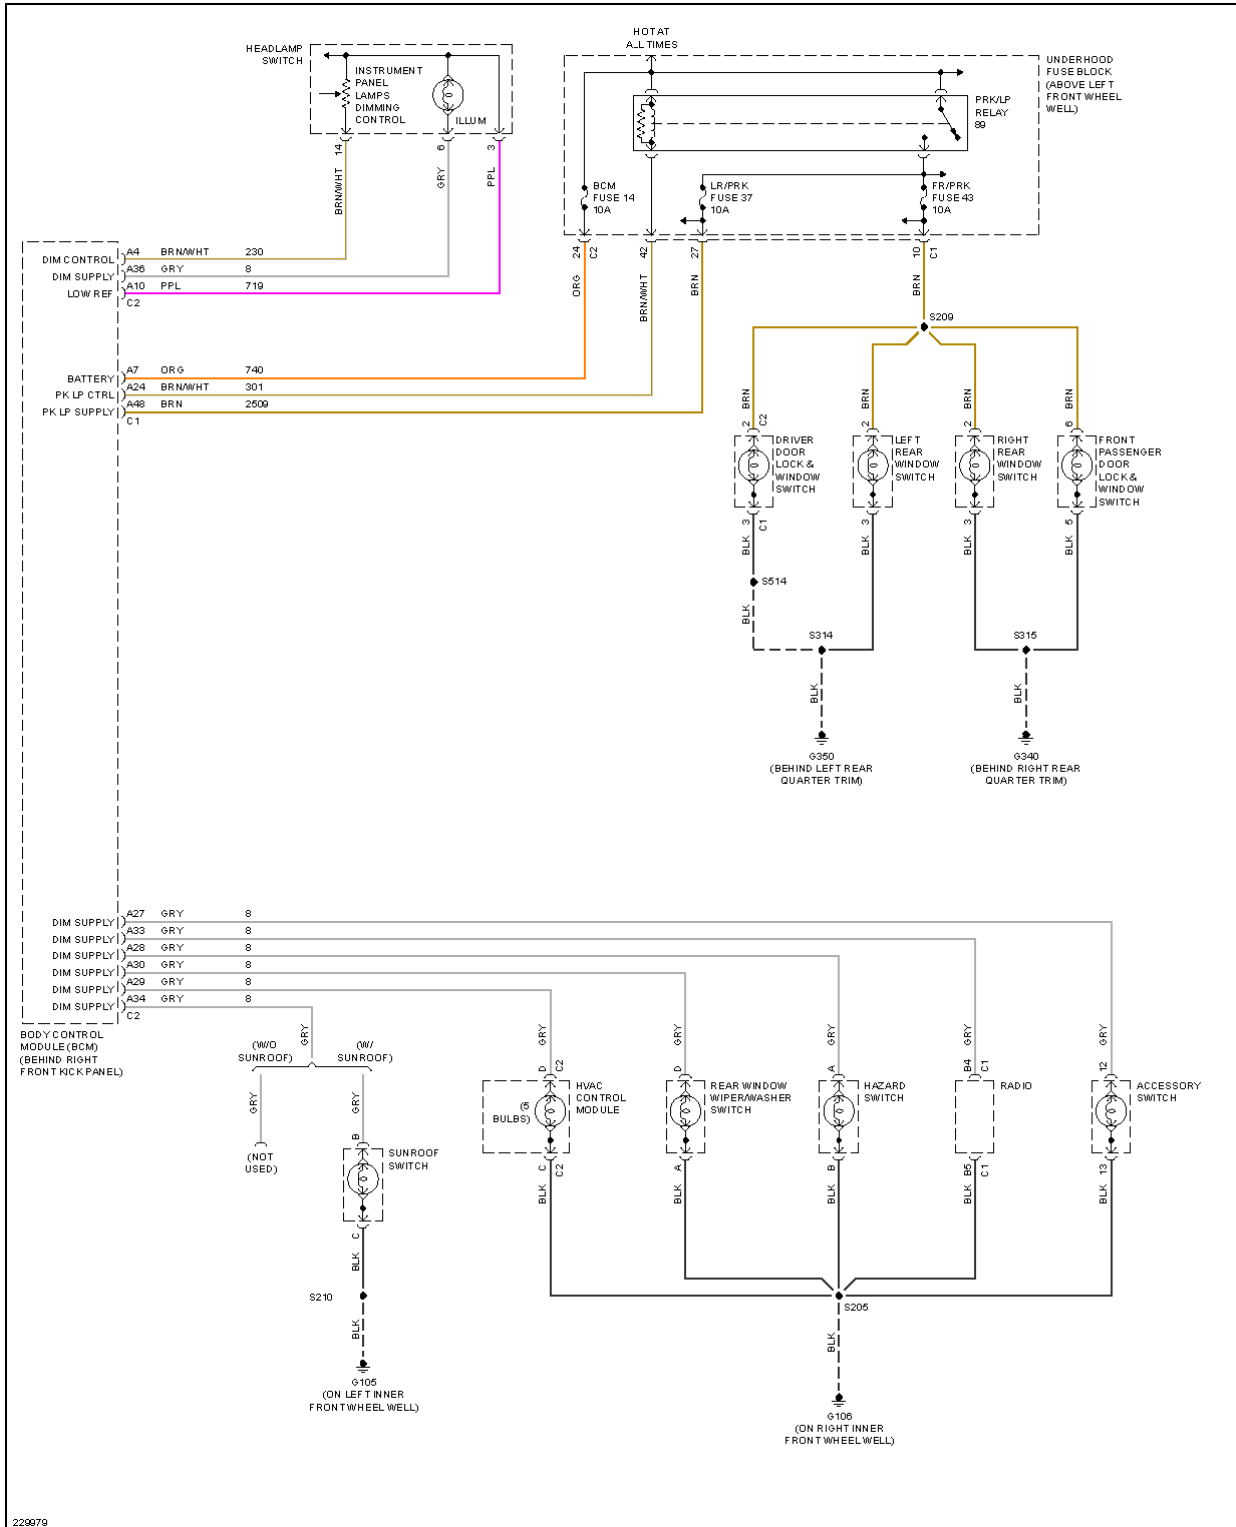

2006 SYSTEM WIRING DIAGRAMS Hummer - H3

Fig. 26: Horn Circuit

INSTRUMENT CLUSTER

Fig. 27: Instrument Cluster Circuit

INTERIOR LIGHTS

2006 Hummer H3

2006 SYSTEM WIRING DIAGRAMS Hummer - H3

Fig. 28: Courtesy Lamps Circuit

2006 Hummer H3

2006 SYSTEM WIRING DIAGRAMS Hummer - H3

Fig. 29: Instrument Illumination Circuit

NAVIGATION

2006 Hummer H3

2006 SYSTEM WIRING DIAGRAMS Hummer - H3

231638

Fig. 30: Navigation Circuit

POWER DISTRIBUTION

2006 Hummer H3

2006 SYSTEM WIRING DIAGRAMS Hummer - H3

Fig. 31: Power Distribution Circuit (1 of 4)

2006 Hummer H3

2006 SYSTEM WIRING DIAGRAMS Hummer - H3

Fig. 32: Power Distribution Circuit (2 of 4)