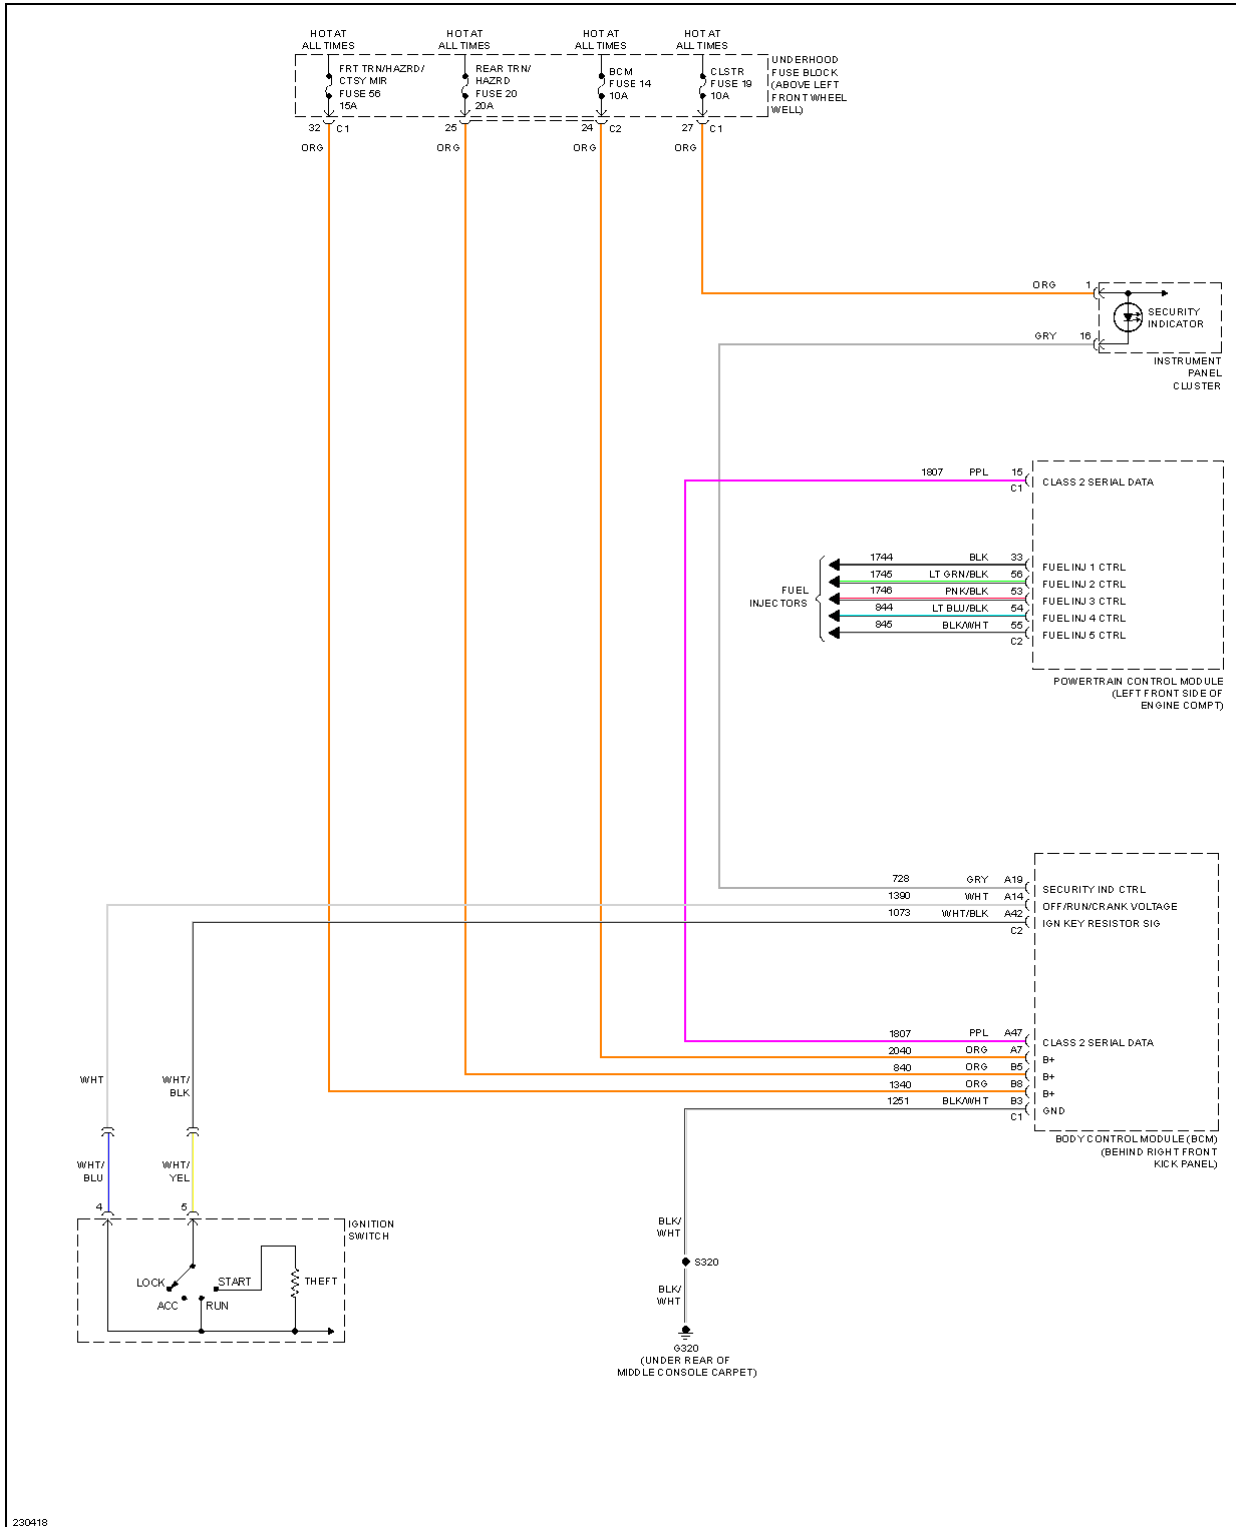

Fig. 5: Anti-lock Brakes Circuit (2 of 2)

ANTI-THEFT

2006 Hummer H3

2006 SYSTEM WIRING DIAGRAMS Hummer - H3

Fig. 6: Forced Entry Circuit

2006 Hummer H3

2006 SYSTEM WIRING DIAGRAMS Hummer - H3

Fig. 7: Passlock Circuit

BODY CONTROL MODULES

2006 Hummer H3

2006 SYSTEM WIRING DIAGRAMS Hummer - H3

Fig. 8: Body Control Modules Circuit (1 of 2)

Fig. 9: Body Control Modules Circuit (2 of 2)

COMPUTER DATA LINES

2006 Hummer H3

2006 SYSTEM WIRING DIAGRAMS Hummer - H3

Fig. 10: Computer Data Lines Circuit

CRUISE CONTROL

2006 Hummer H3

2006 SYSTEM WIRING DIAGRAMS Hummer - H3

Fig. 11: Cruise Control Circuit

DEFOGGERS

2006 Hummer H3

2006 SYSTEM WIRING DIAGRAMS Hummer - H3