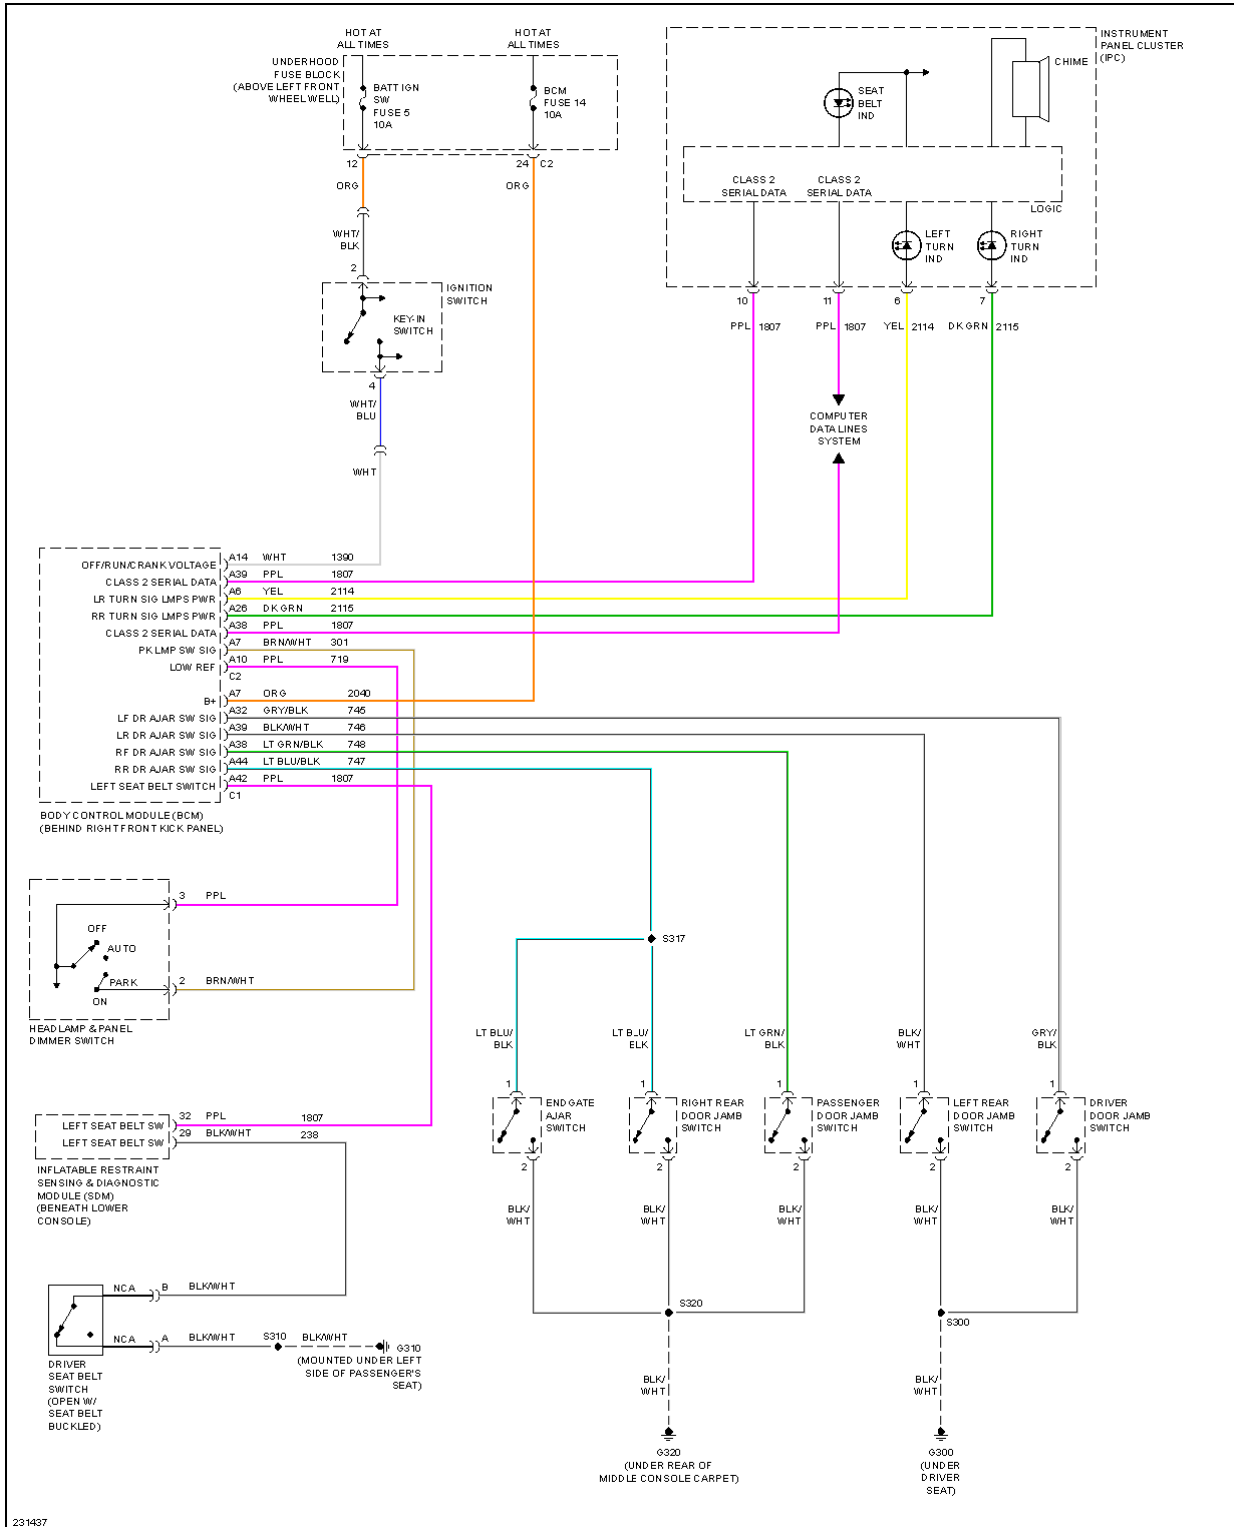

Fig. 52: Starting Circuit, M/T

SUPPLEMENTAL RESTRAINTS

2006 Hummer H3

2006 SYSTEM WIRING DIAGRAMS Hummer - H3

Fig. 53: Supplemental Restraints Circuit (1 of 2)

2006 Hummer H3

2006 SYSTEM WIRING DIAGRAMS Hummer - H3

Fig. 54: Supplemental Restraints Circuit (2 of 2)

TRANSMISSION

2006 Hummer H3

2006 SYSTEM WIRING DIAGRAMS Hummer - H3

Fig. 55: A/T Circuit

Fig. 56: Transfer Case Circuit

WARNING SYSTEMS

2006 Hummer H3

2006 SYSTEM WIRING DIAGRAMS Hummer - H3

Fig. 57: Warning Systems Circuit

WIPER/WASHER

2006 Hummer H3

2006 SYSTEM WIRING DIAGRAMS Hummer - H3

Fig. 58: Front Wiper/Washer Circuit

2006 Hummer H3

2006 SYSTEM WIRING DIAGRAMS Hummer - H3

Fig. 59: Rear Wiper/Washer Circuit