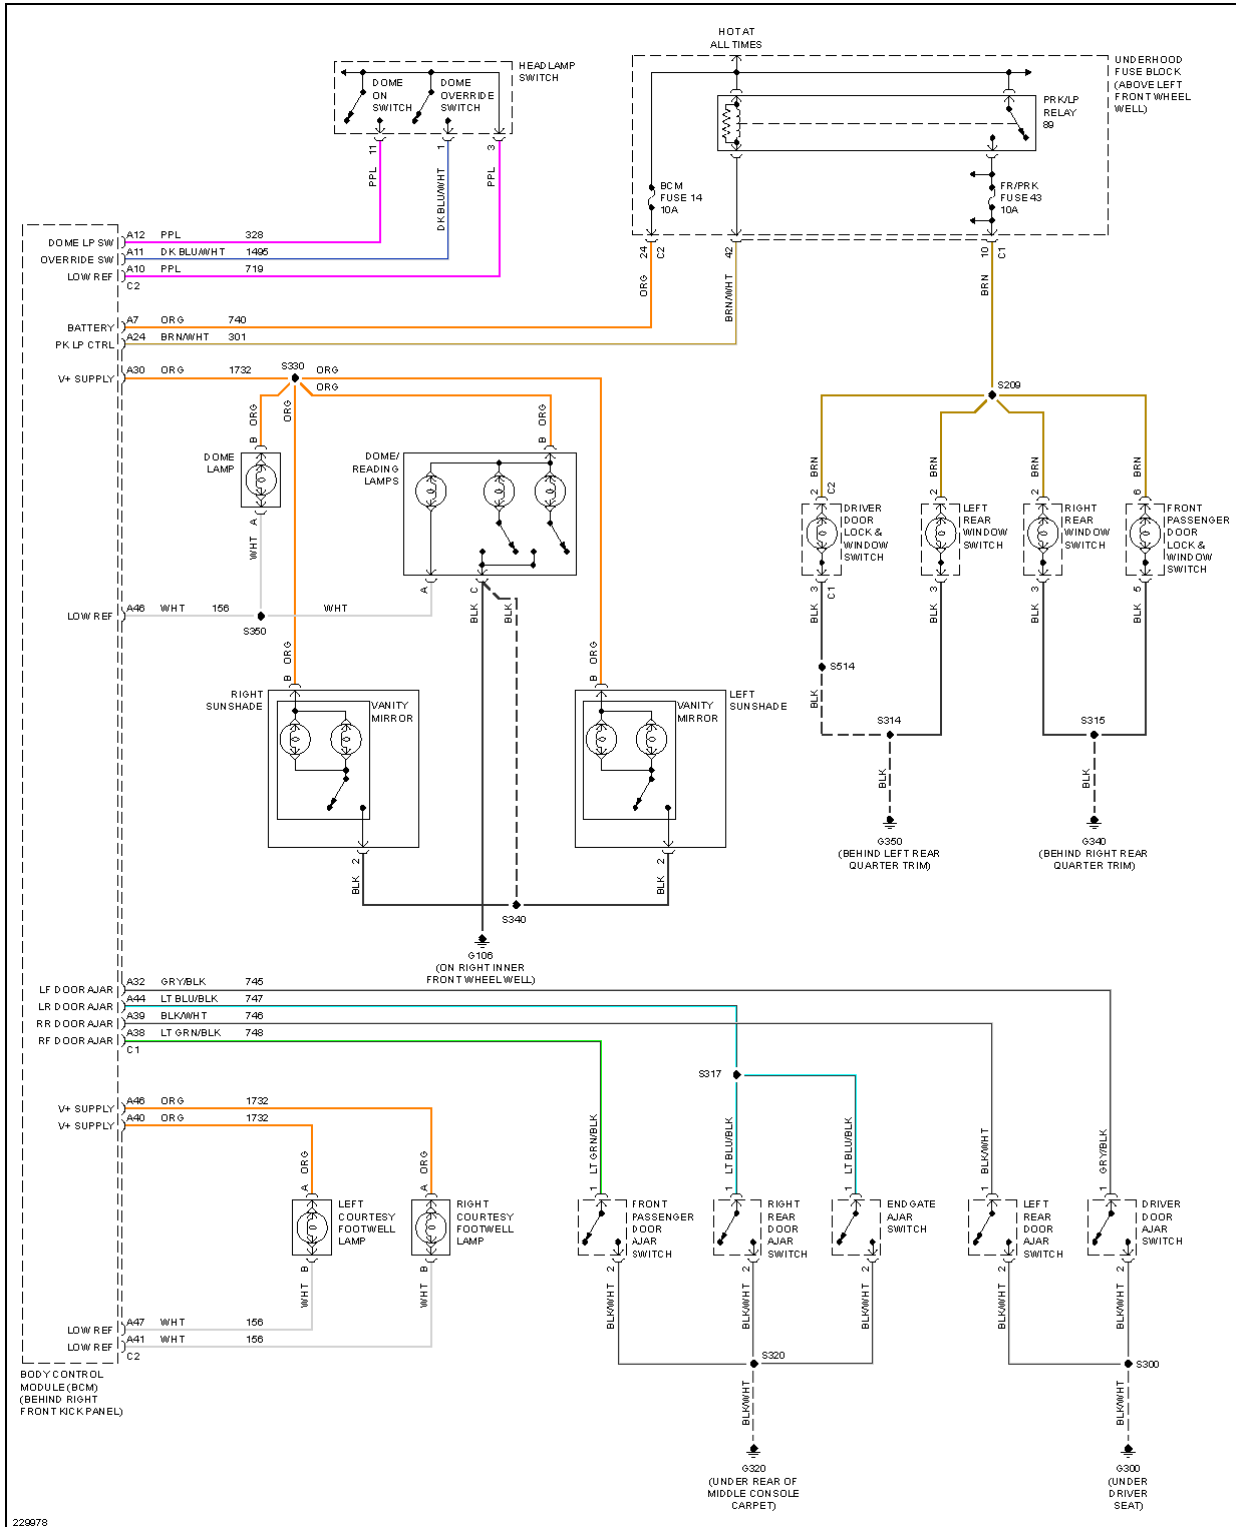

Fig. 23: Ground Distribution Circuit (2 of 3)

2006 Hummer H3

2006 SYSTEM WIRING DIAGRAMS Hummer - H3

Fig. 24: Ground Distribution Circuit (3 of 3)

HEADLIGHTS

Fig. 25: Headlights Circuit

HORN

2006 Hummer H3

2006 SYSTEM WIRING DIAGRAMS Hummer - H3

Fig. 26: Horn Circuit

INSTRUMENT CLUSTER

Fig. 27: Instrument Cluster Circuit

INTERIOR LIGHTS

2006 Hummer H3

2006 SYSTEM WIRING DIAGRAMS Hummer - H3

Fig. 28: Courtesy Lamps Circuit

2006 Hummer H3

2006 SYSTEM WIRING DIAGRAMS Hummer - H3

Fig. 29: Instrument Illumination Circuit

NAVIGATION

2006 Hummer H3

2006 SYSTEM WIRING DIAGRAMS Hummer - H3

231638

Fig. 30: Navigation Circuit