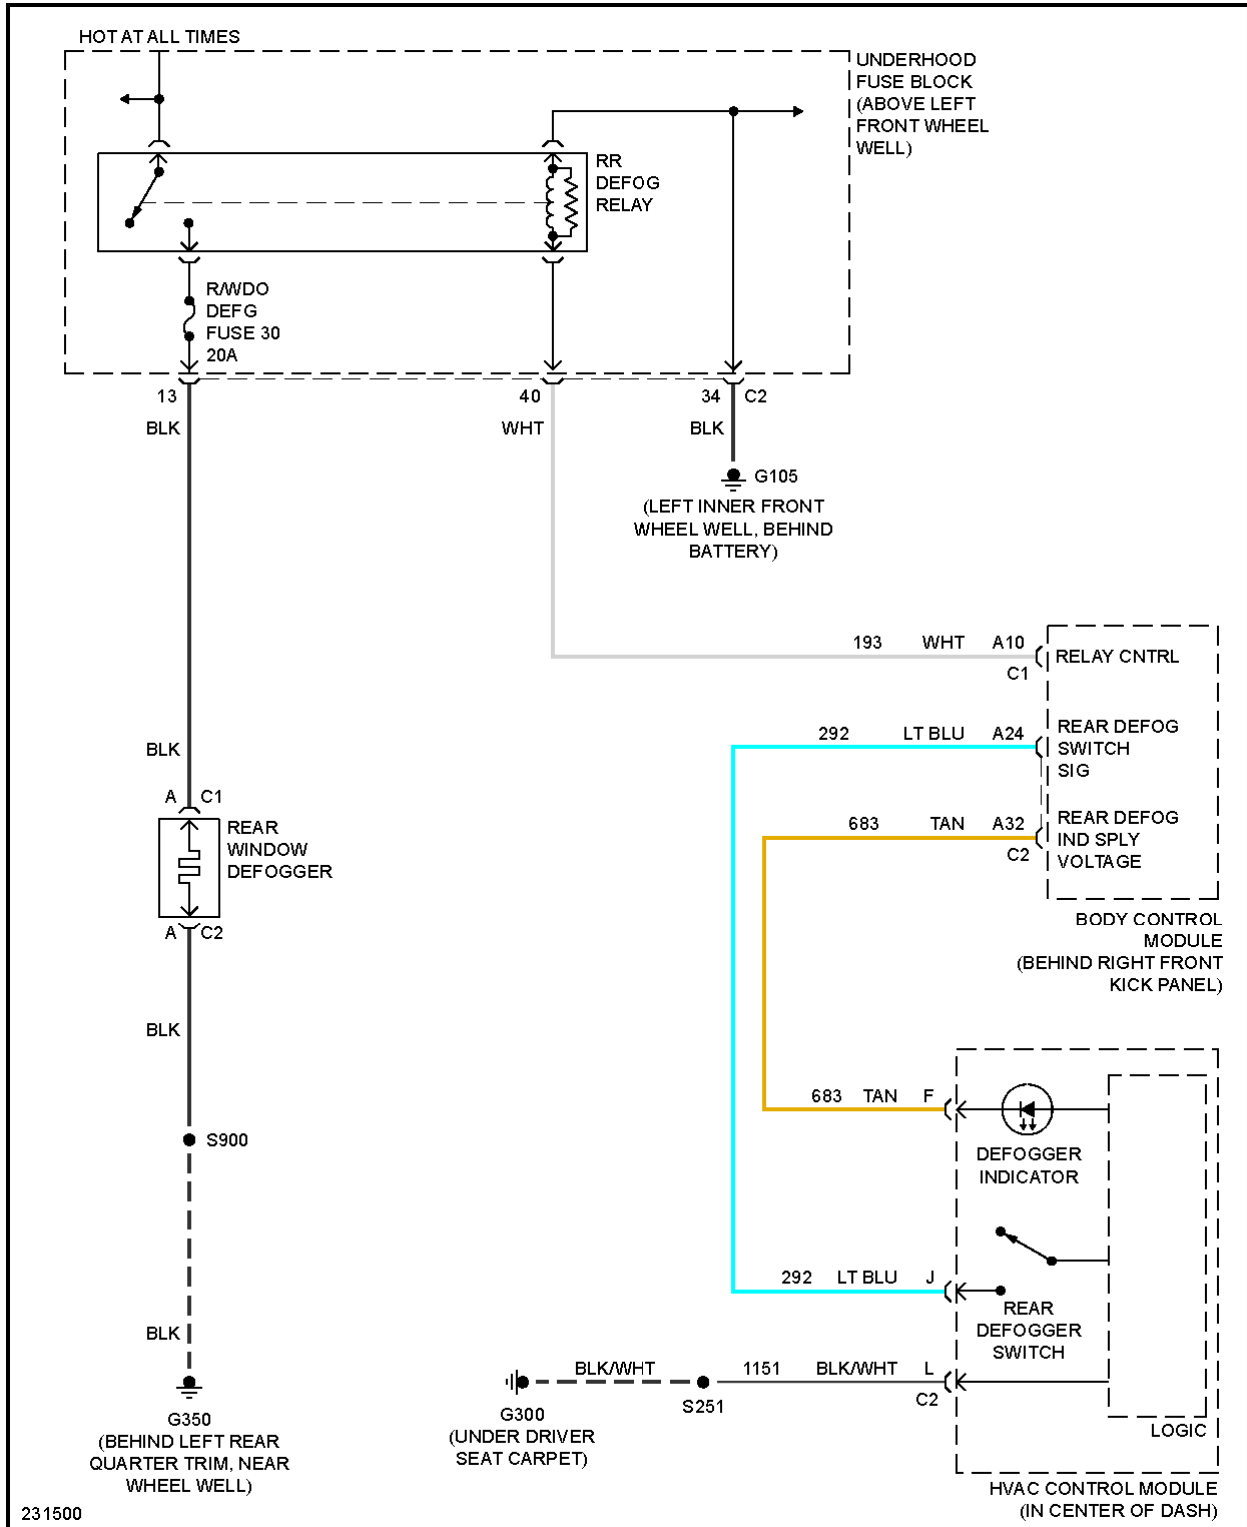

Fig. 10: Computer Data Lines Circuit

CRUISE CONTROL

2006 Hummer H3

2006 SYSTEM WIRING DIAGRAMS Hummer - H3

Fig. 11: Cruise Control Circuit

DEFOGGERS

2006 Hummer H3

2006 SYSTEM WIRING DIAGRAMS Hummer - H3

Fig. 12: Defoggers Circuit

ENGINE PERFORMANCE

3.5L VIN 6

2006 Hummer H3

2006 SYSTEM WIRING DIAGRAMS Hummer - H3

Fig. 13: 3.5L VIN 6, Engine Performance Circuit (1 of 5)

2006 Hummer H3

2006 SYSTEM WIRING DIAGRAMS Hummer - H3