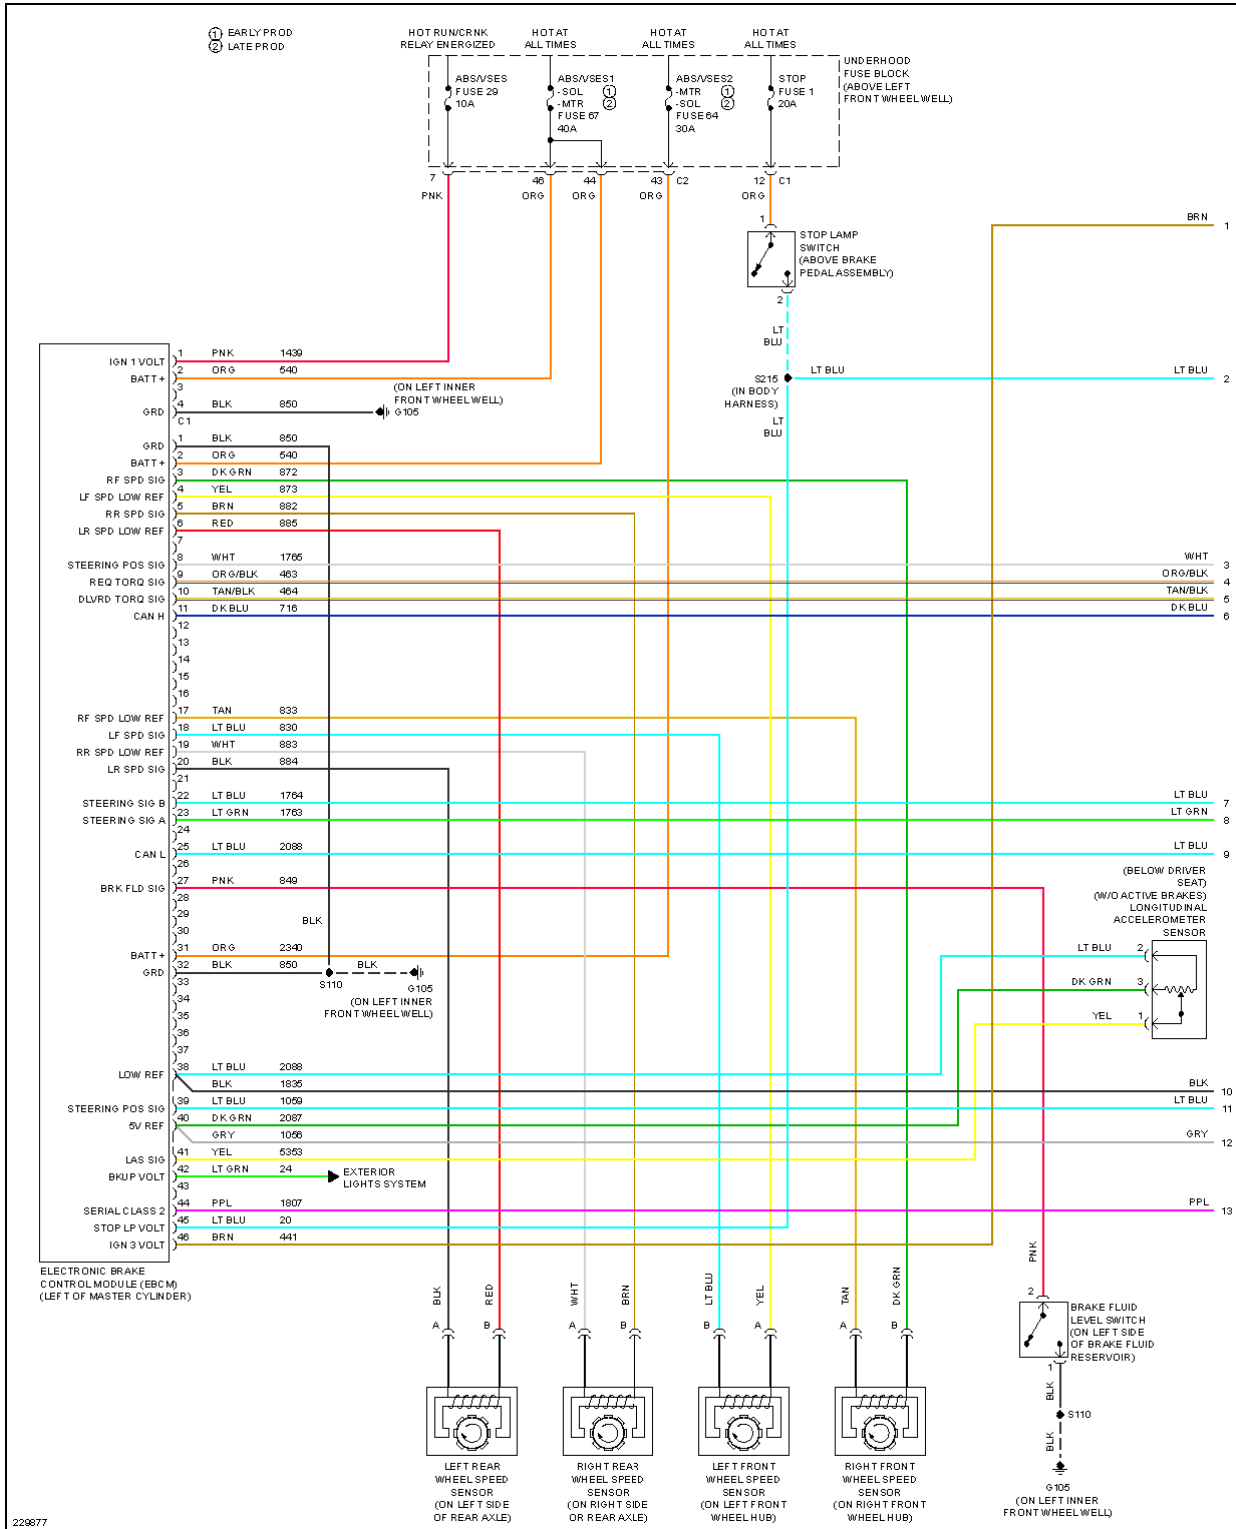

2006 SYSTEM WIRING DIAGRAMS Hummer - H3

Fig. 3: Manual A/C Circuit (2 of 2)

ANTI-LOCK BRAKES

2006 Hummer H3

2006 SYSTEM WIRING DIAGRAMS Hummer - H3

Fig. 4: Anti-lock Brakes Circuit (1 of 2)

2006 Hummer H3

2006 SYSTEM WIRING DIAGRAMS Hummer - H3

Fig. 5: Anti-lock Brakes Circuit (2 of 2)

ANTI-THEFT

2006 Hummer H3

2006 SYSTEM WIRING DIAGRAMS Hummer - H3

Fig. 6: Forced Entry Circuit

2006 Hummer H3

2006 SYSTEM WIRING DIAGRAMS Hummer - H3

Fig. 7: Passlock Circuit