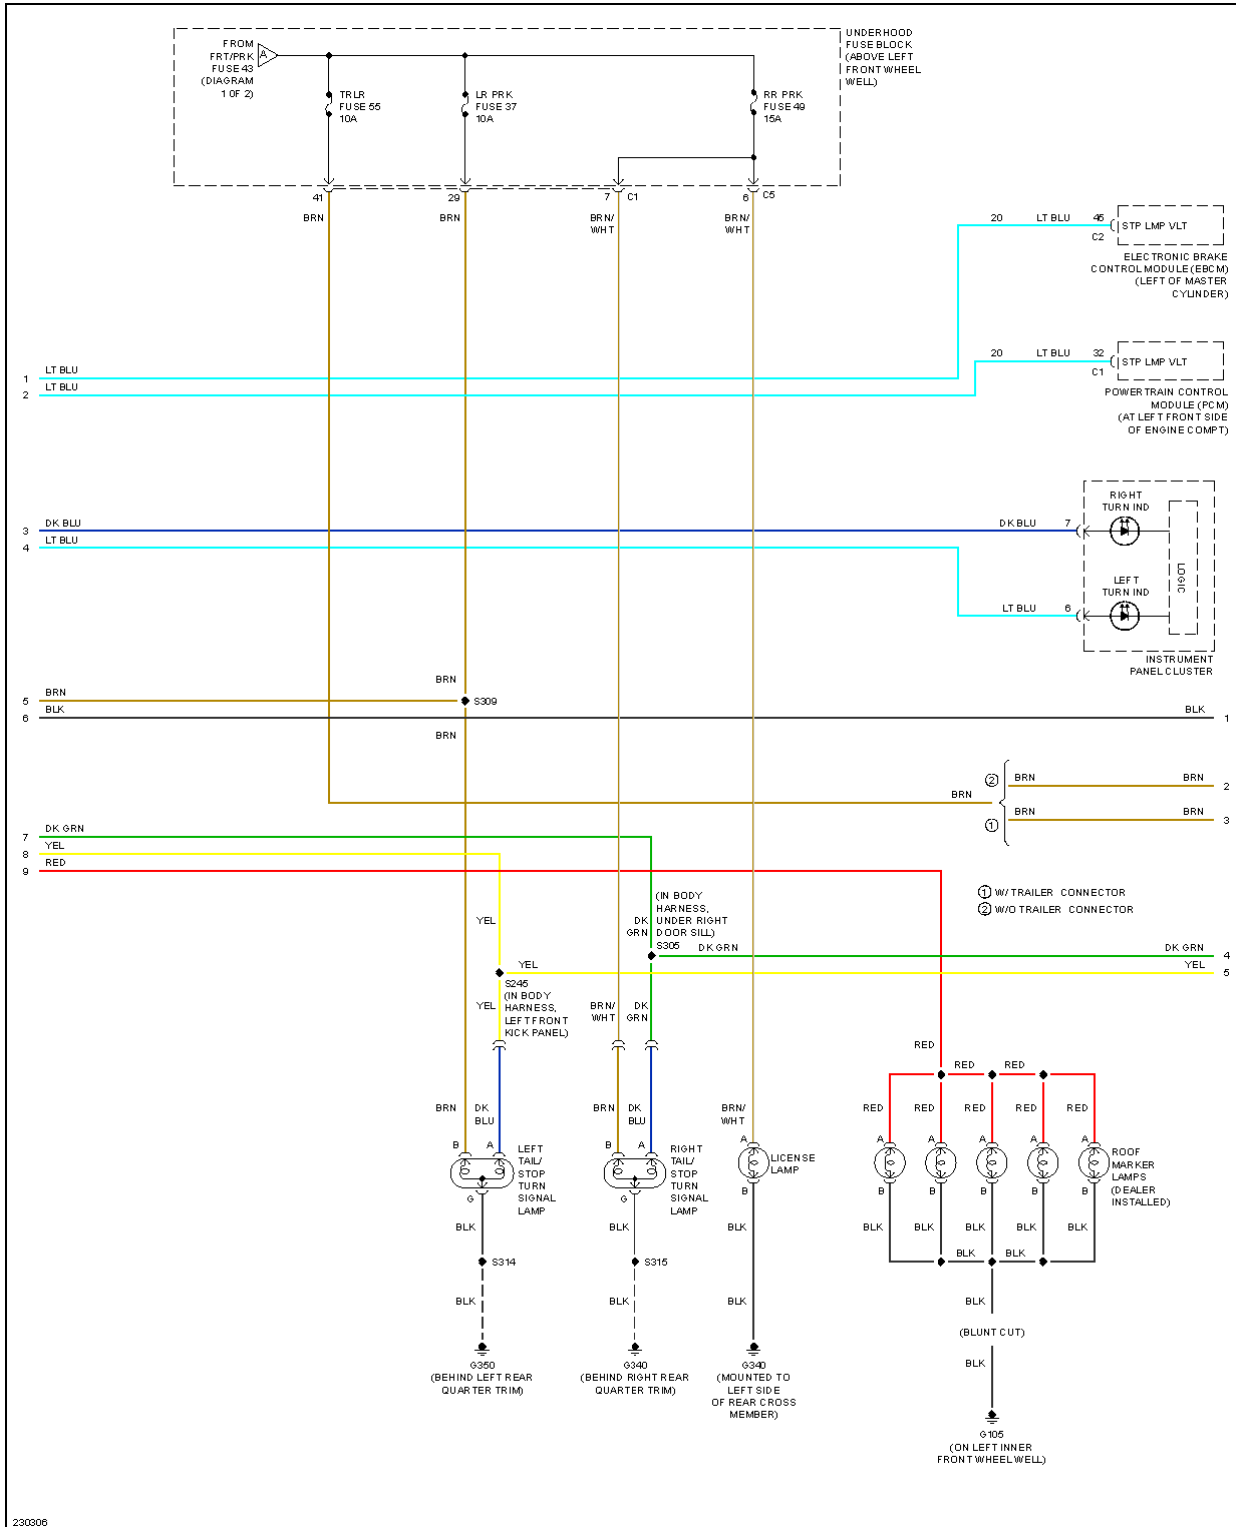

Fig. 16: 3.5L VIN 6, Engine Performance Circuit (4 of 5)

2006 Hummer H3

2006 SYSTEM WIRING DIAGRAMS Hummer - H3

Fig. 17: 3.5L VIN 6, Engine Performance Circuit (5 of 5)

EXTERIOR LIGHTS

2006 Hummer H3

2006 SYSTEM WIRING DIAGRAMS Hummer - H3

Fig. 18: Back-up Lamps Circuit

2006 Hummer H3

2006 SYSTEM WIRING DIAGRAMS Hummer - H3

Fig. 19: Exterior Lamps Circuit (1 of 3)

2006 Hummer H3

2006 SYSTEM WIRING DIAGRAMS Hummer - H3

Fig. 20: Exterior Lamps Circuit (2 of 3)

2006 Hummer H3

2006 SYSTEM WIRING DIAGRAMS Hummer - H3

Fig. 21: Exterior Lamps Circuit (3 of 3)

GROUND DISTRIBUTION

Fig. 22: Ground Distribution Circuit (1 of 3)

2006 Hummer H3

2006 SYSTEM WIRING DIAGRAMS Hummer - H3