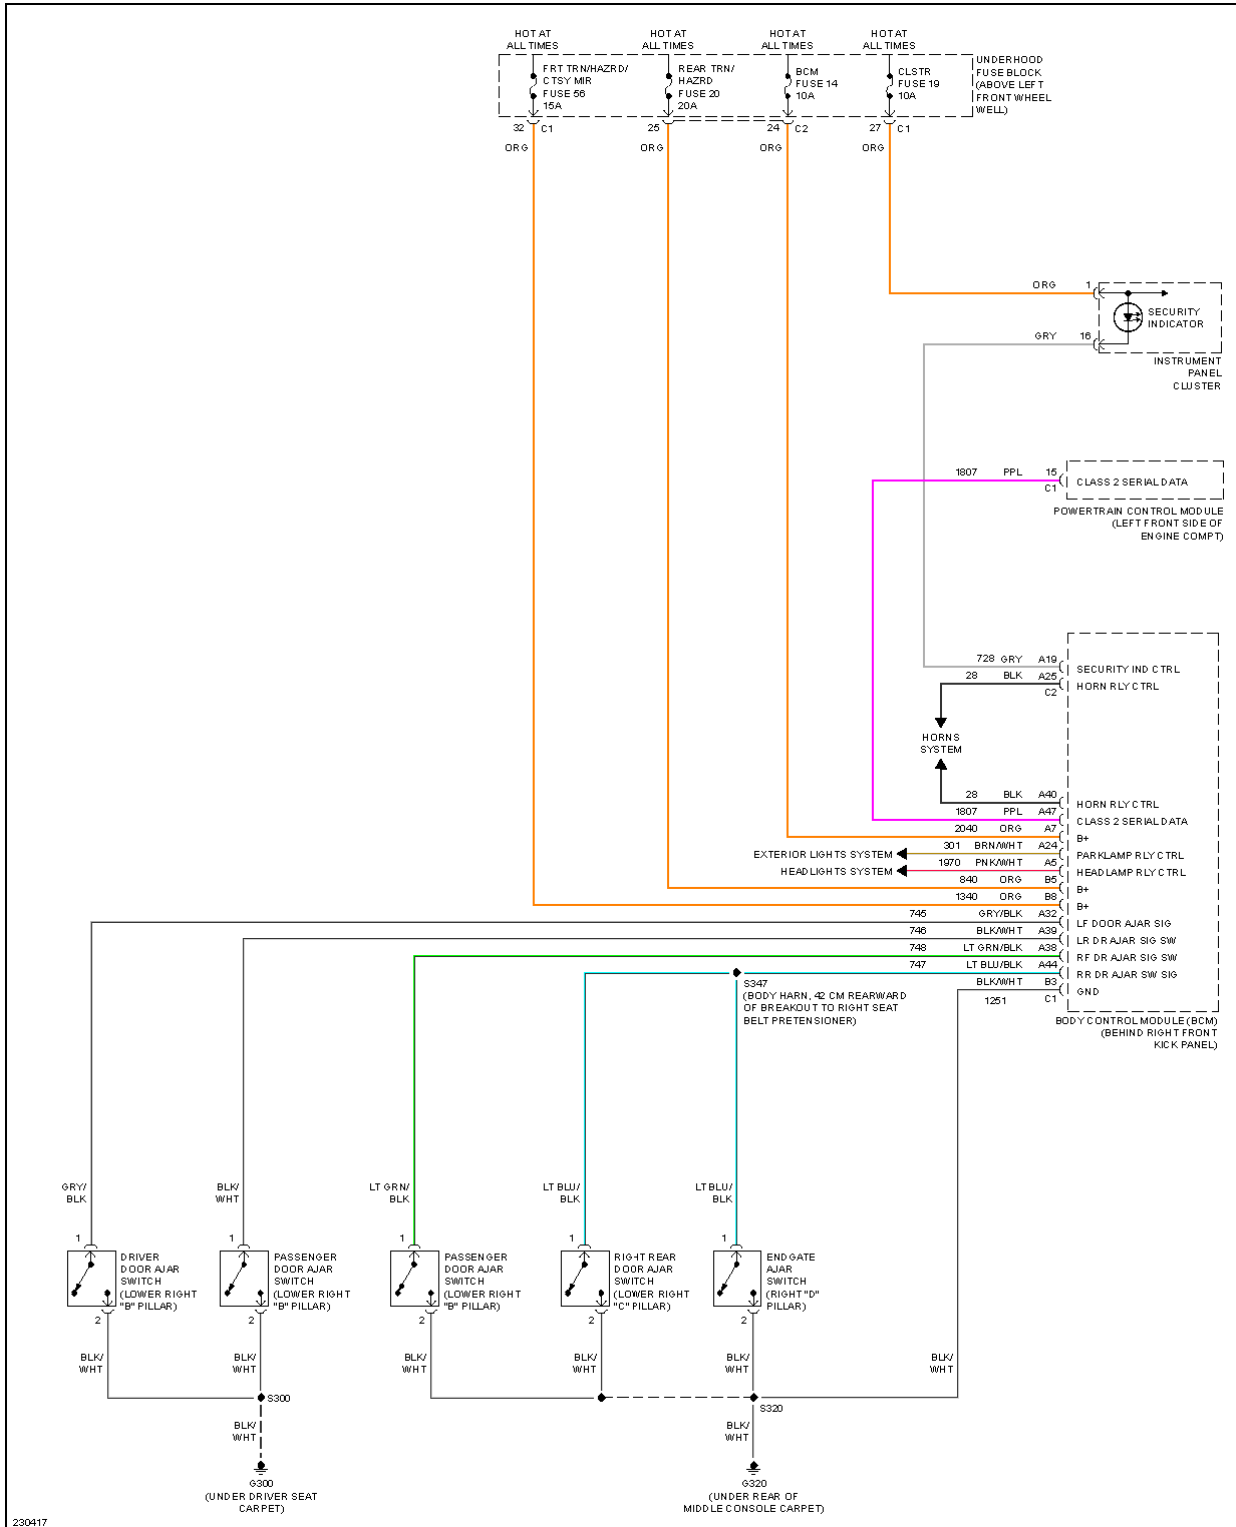

Fig. 5: Anti-lock Brakes Circuit (2 of 2)

ANTI-THEFT

2006 Hummer H3

2006 SYSTEM WIRING DIAGRAMS Hummer - H3

Fig. 6: Forced Entry Circuit

2006 Hummer H3

2006 SYSTEM WIRING DIAGRAMS Hummer - H3

Fig. 7: Passlock Circuit

BODY CONTROL MODULES

2006 Hummer H3

2006 SYSTEM WIRING DIAGRAMS Hummer - H3

Fig. 8: Body Control Modules Circuit (1 of 2)

Fig. 9: Body Control Modules Circuit (2 of 2)

COMPUTER DATA LINES

2006 Hummer H3

2006 SYSTEM WIRING DIAGRAMS Hummer - H3