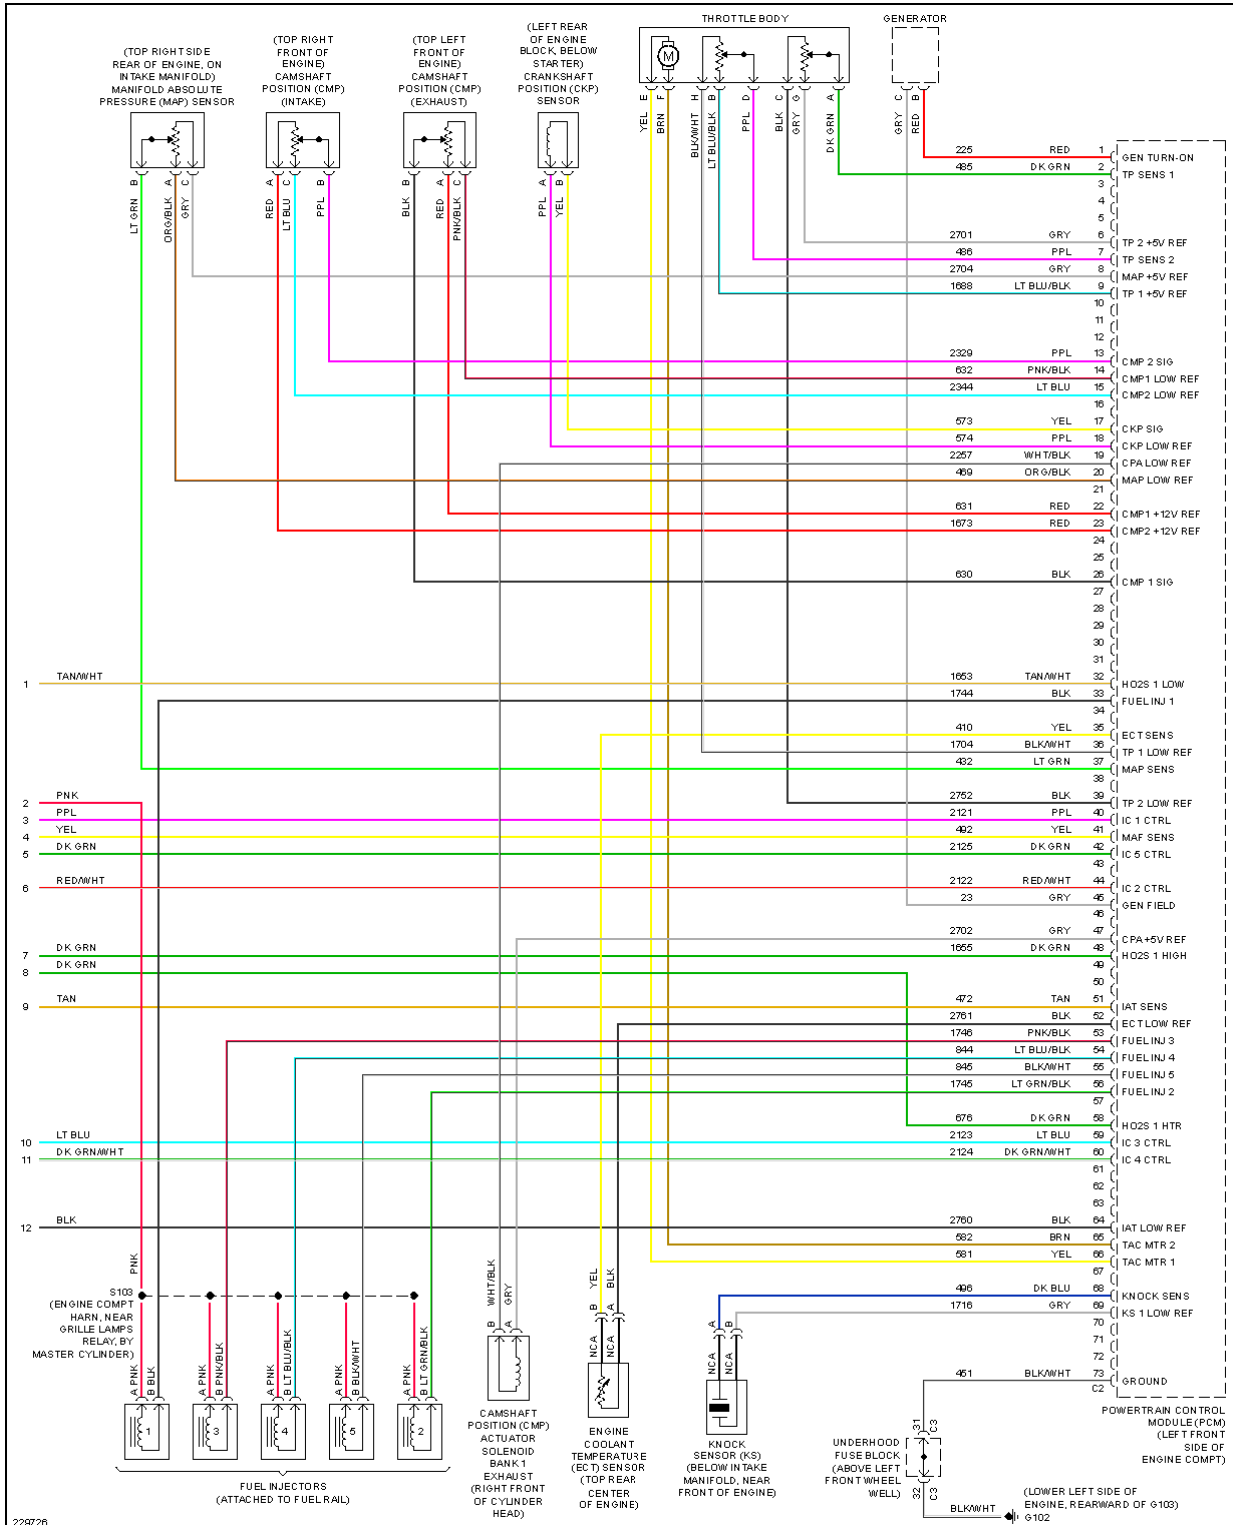

Fig. 14: 3.5L VIN 6, Engine Performance Circuit (2 of 5)

2006 Hummer H3

2006 SYSTEM WIRING DIAGRAMS Hummer - H3

Fig. 15: 3.5L VIN 6, Engine Performance Circuit (3 of 5)

2006 Hummer H3

2006 SYSTEM WIRING DIAGRAMS Hummer - H3

Fig. 16: 3.5L VIN 6, Engine Performance Circuit (4 of 5)

2006 Hummer H3

2006 SYSTEM WIRING DIAGRAMS Hummer - H3

Fig. 17: 3.5L VIN 6, Engine Performance Circuit (5 of 5)

EXTERIOR LIGHTS

2006 Hummer H3

2006 SYSTEM WIRING DIAGRAMS Hummer - H3

Fig. 18: Back-up Lamps Circuit

2006 Hummer H3

2006 SYSTEM WIRING DIAGRAMS Hummer - H3

Fig. 19: Exterior Lamps Circuit (1 of 3)

2006 Hummer H3

2006 SYSTEM WIRING DIAGRAMS Hummer - H3

Fig. 20: Exterior Lamps Circuit (2 of 3)