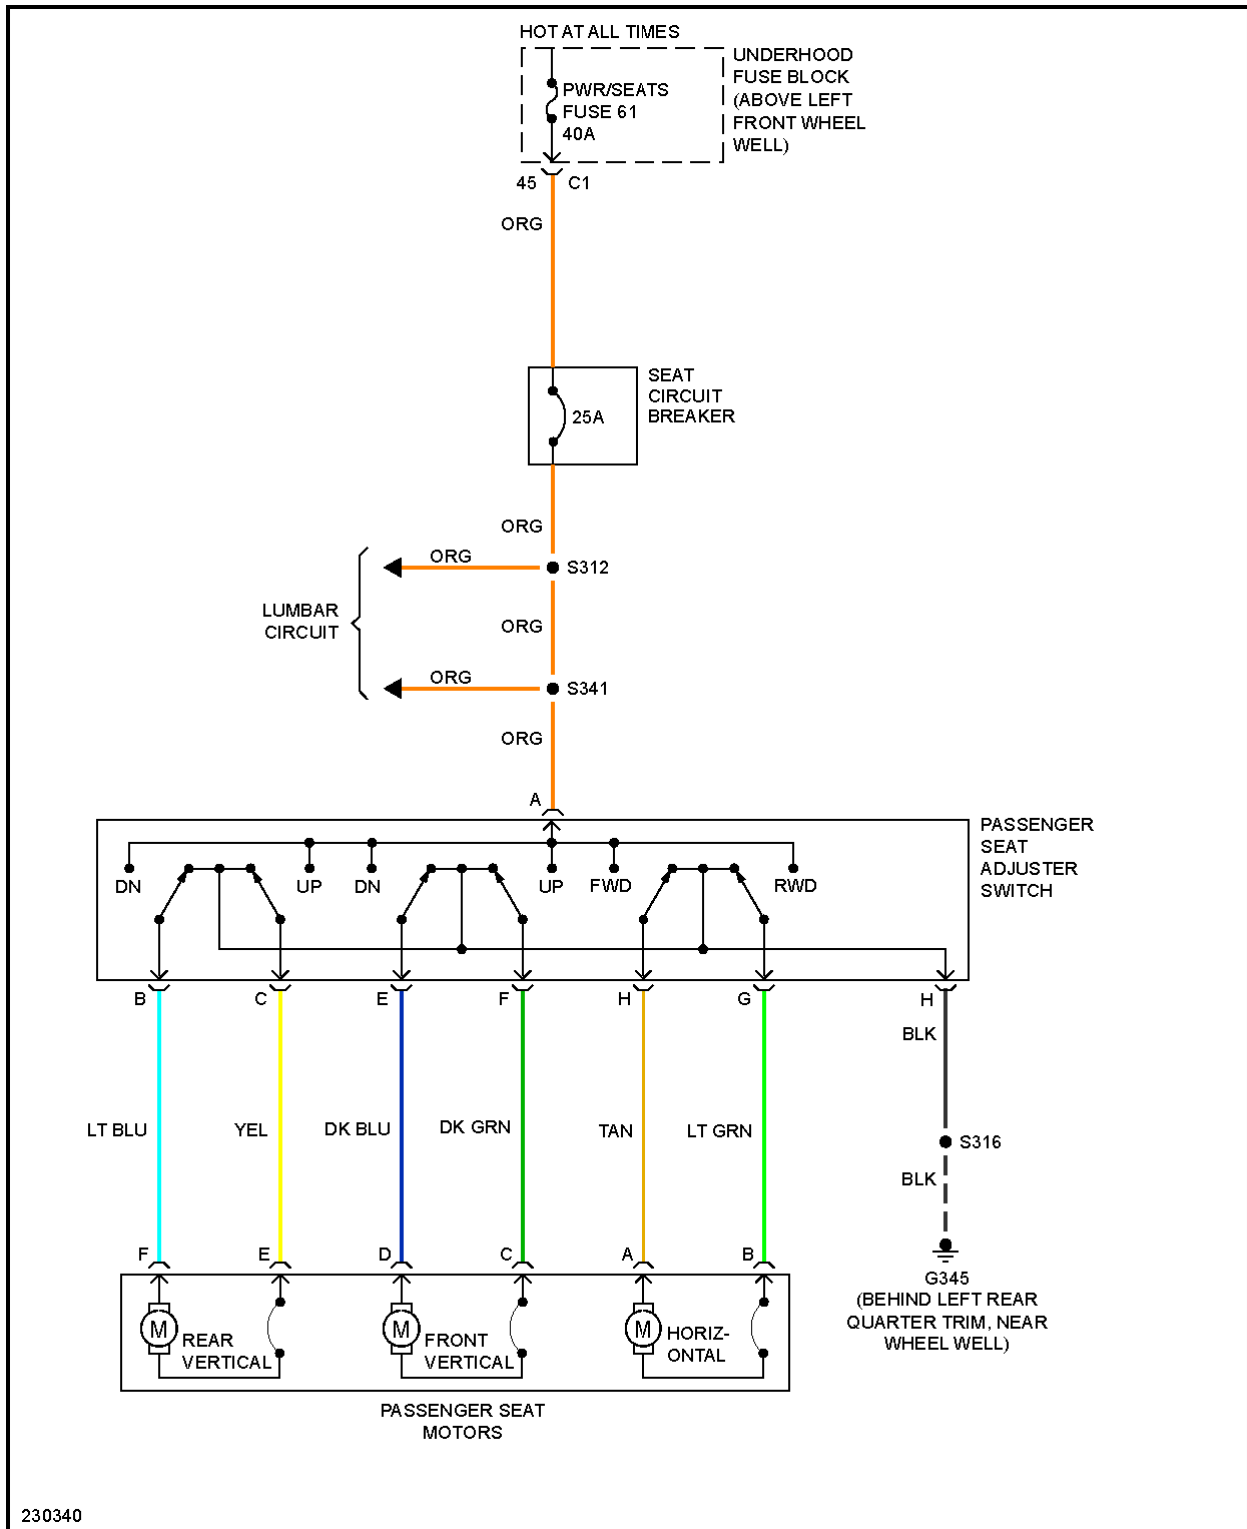

Fig. 40: Lumbar Circuit

2006 Hummer H3

2006 SYSTEM WIRING DIAGRAMS Hummer - H3

Fig. 41: Passenger Power Seat Circuit

2006 Hummer H3

2006 SYSTEM WIRING DIAGRAMS Hummer - H3

Fig. 42: Passenger's Heated Seat Circuit

POWER TOP/SUNROOF

2006 Hummer H3

2006 SYSTEM WIRING DIAGRAMS Hummer - H3

Fig. 43: Power Top/Sunroof Circuit

POWER WINDOWS

2006 Hummer H3

2006 SYSTEM WIRING DIAGRAMS Hummer - H3

Fig. 44: Power Windows Circuit