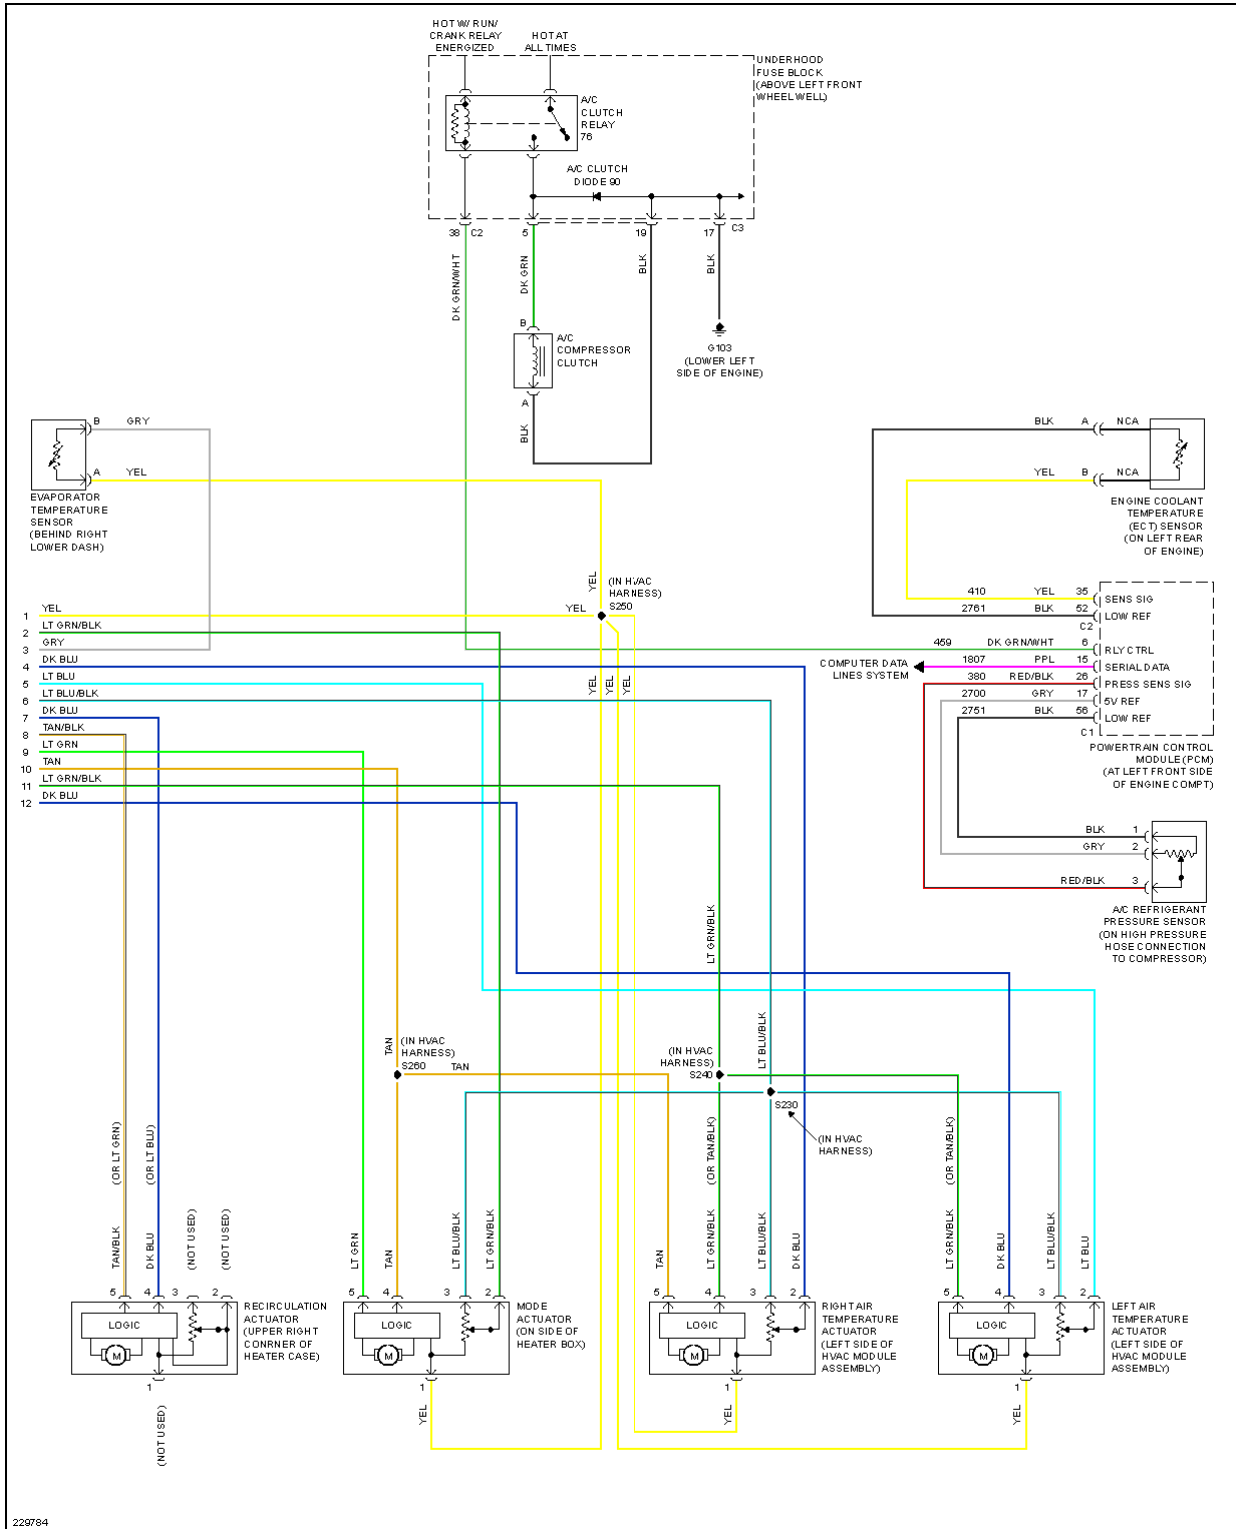

2006 SYSTEM WIRING DIAGRAMS Hummer - H3

Fig. 3: Manual A/C Circuit (2 of 2)

ANTI-LOCK BRAKES

2006 Hummer H3

2006 SYSTEM WIRING DIAGRAMS Hummer - H3

Fig. 4: Anti-lock Brakes Circuit (1 of 2)

2006 Hummer H3

2006 SYSTEM WIRING DIAGRAMS Hummer - H3

Fig. 5: Anti-lock Brakes Circuit (2 of 2)

ANTI-THEFT

2006 Hummer H3

2006 SYSTEM WIRING DIAGRAMS Hummer - H3

Fig. 6: Forced Entry Circuit

2006 Hummer H3

2006 SYSTEM WIRING DIAGRAMS Hummer - H3

Fig. 7: Passlock Circuit