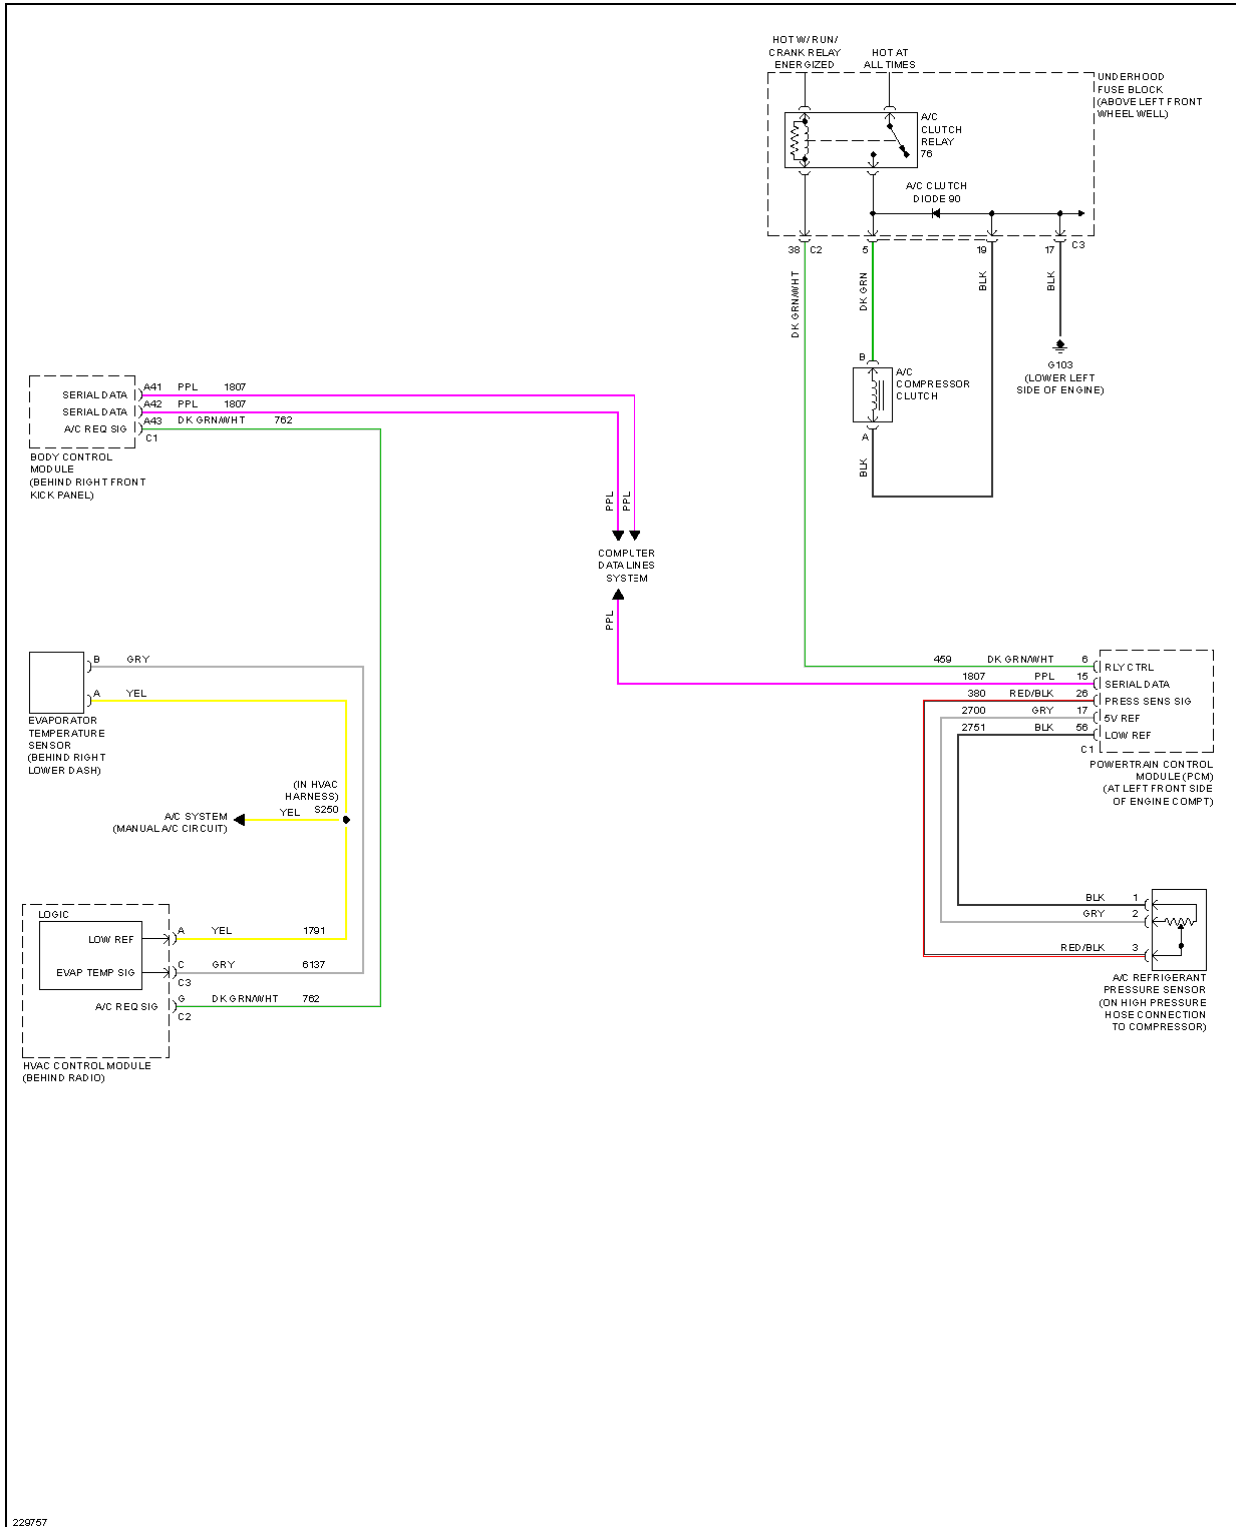

AIR CONDITIONING

2006 Hummer H3

2006 SYSTEM WIRING DIAGRAMS Hummer - H3

Fig. 1: Compressor Circuit

2006 Hummer H3

2006 SYSTEM WIRING DIAGRAMS Hummer - H3

Fig. 2: Manual A/C Circuit (1 of 2)

2006 Hummer H3

2006 SYSTEM WIRING DIAGRAMS Hummer - H3

Fig. 3: Manual A/C Circuit (2 of 2)

ANTI-LOCK BRAKES

2006 Hummer H3

2006 SYSTEM WIRING DIAGRAMS Hummer - H3

Fig. 4: Anti-lock Brakes Circuit (1 of 2)

2006 Hummer H3

2006 SYSTEM WIRING DIAGRAMS Hummer - H3

Fig. 5: Anti-lock Brakes Circuit (2 of 2)

ANTI-THEFT

2006 Hummer H3

2006 SYSTEM WIRING DIAGRAMS Hummer - H3

Fig. 6: Forced Entry Circuit

2006 Hummer H3

2006 SYSTEM WIRING DIAGRAMS Hummer - H3

Fig. 7: Passlock Circuit