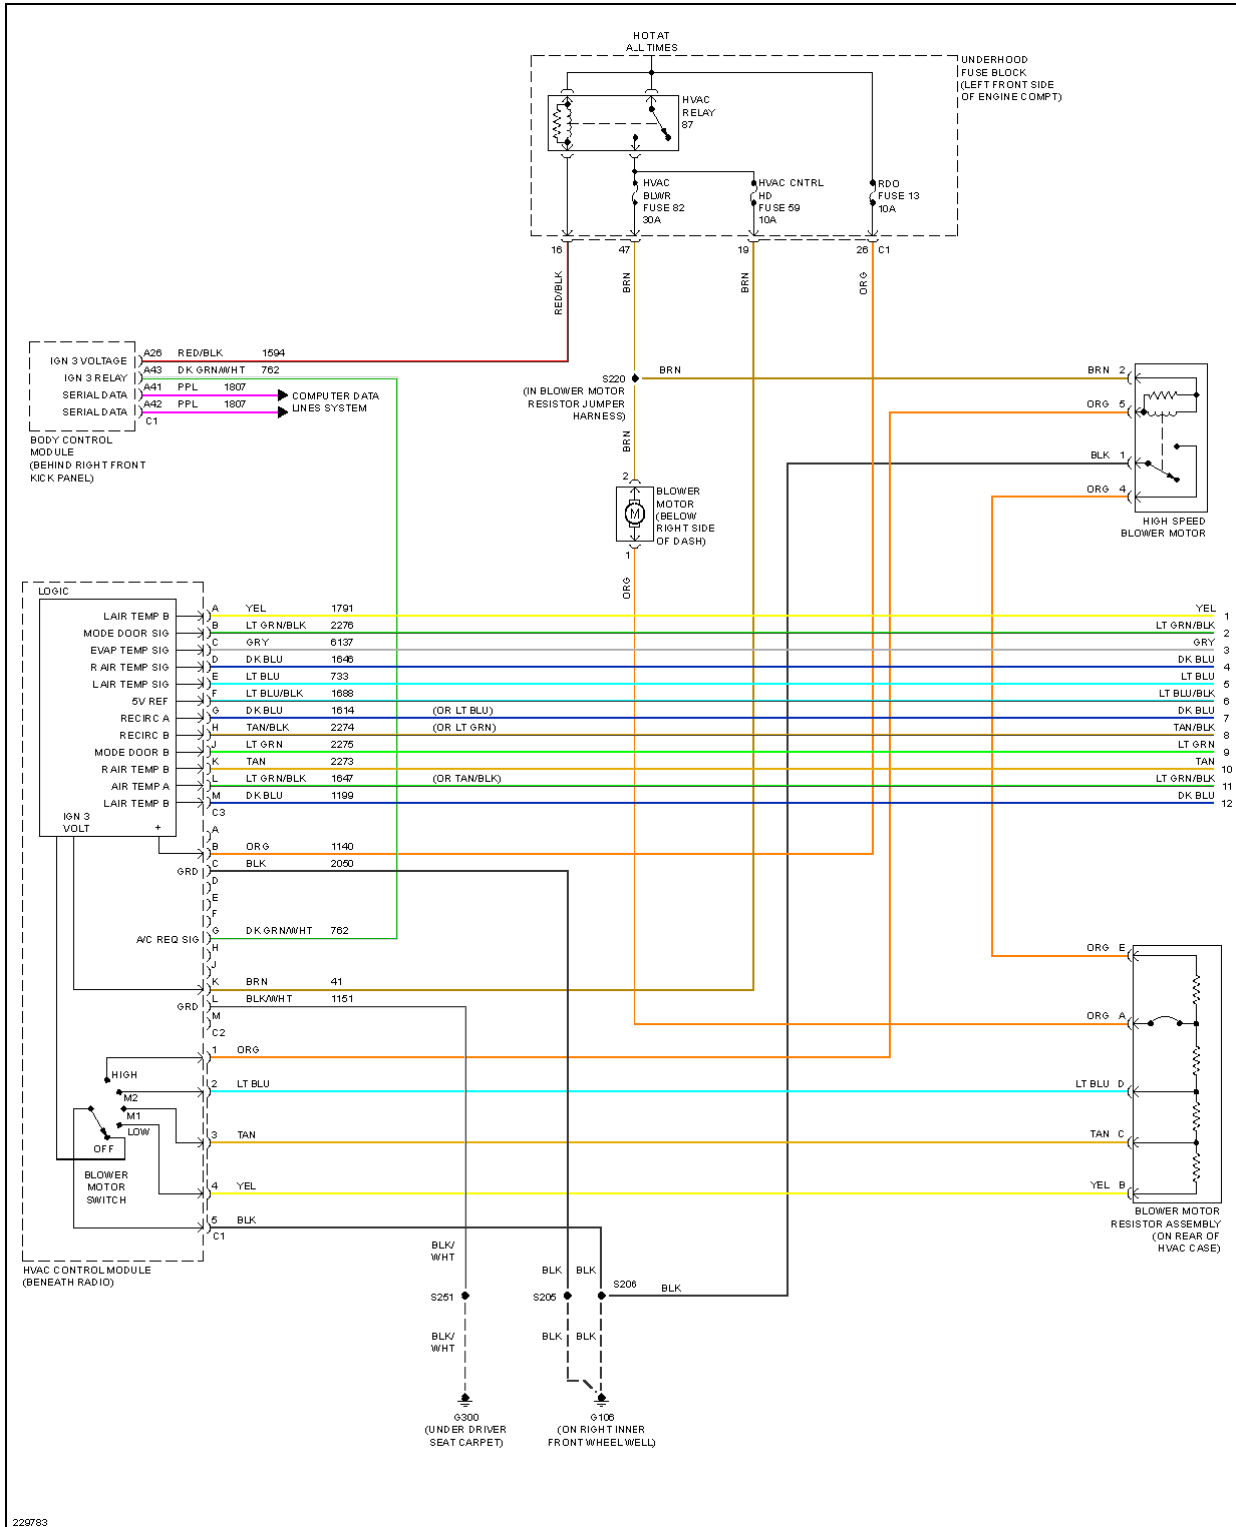

AIR CONDITIONING

2006 Hummer H3

2006 SYSTEM WIRING DIAGRAMS Hummer - H3

Fig. 1: Compressor Circuit

2006 Hummer H3

2006 SYSTEM WIRING DIAGRAMS Hummer - H3

Fig. 2: Manual A/C Circuit (1 of 2)

2006 Hummer H3

2006 SYSTEM WIRING DIAGRAMS Hummer - H3

Fig. 3: Manual A/C Circuit (2 of 2)

ANTI-LOCK BRAKES

2006 Hummer H3

2006 SYSTEM WIRING DIAGRAMS Hummer - H3

Fig. 4: Anti-lock Brakes Circuit (1 of 2)

2006 Hummer H3

2006 SYSTEM WIRING DIAGRAMS Hummer - H3

Fig. 5: Anti-lock Brakes Circuit (2 of 2)

ANTI-THEFT

2006 Hummer H3

2006 SYSTEM WIRING DIAGRAMS Hummer - H3

Fig. 6: Forced Entry Circuit

2006 Hummer H3

2006 SYSTEM WIRING DIAGRAMS Hummer - H3

Fig. 7: Passlock Circuit