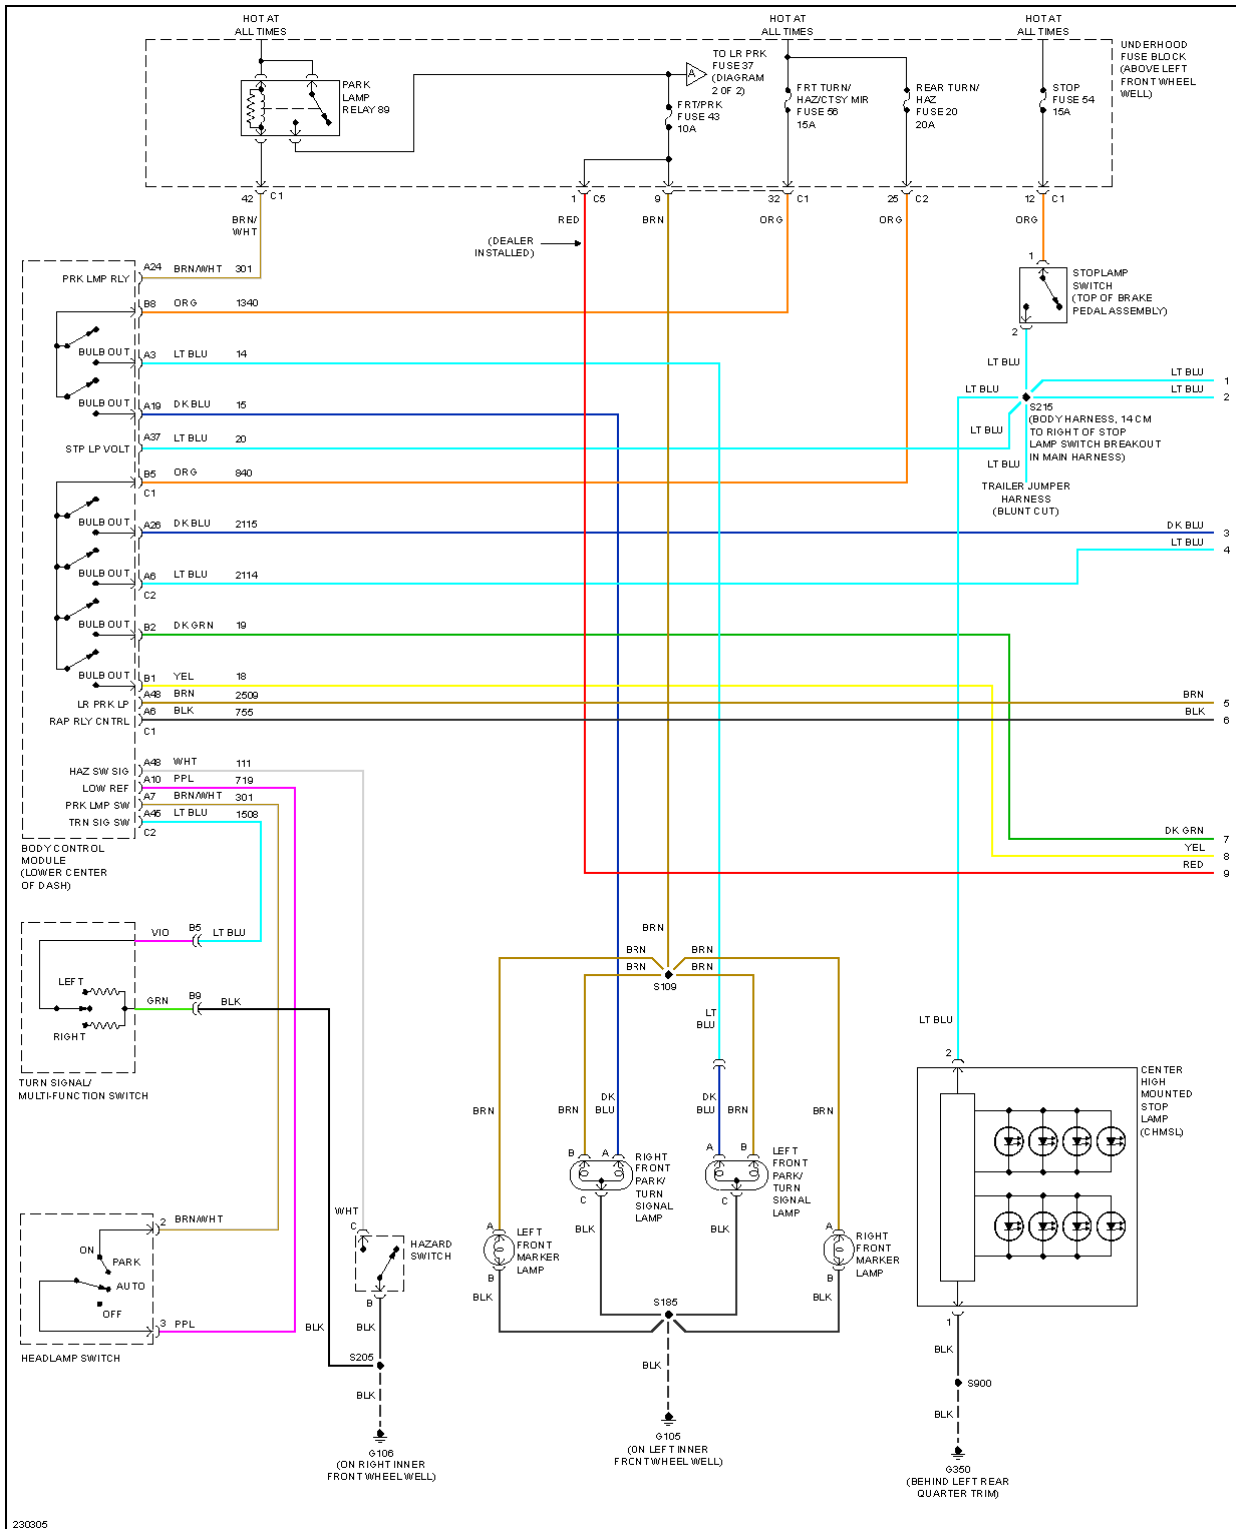

Fig. 18: Back-up Lamps Circuit

2006 Hummer H3

2006 SYSTEM WIRING DIAGRAMS Hummer - H3

Fig. 19: Exterior Lamps Circuit (1 of 3)

2006 Hummer H3

2006 SYSTEM WIRING DIAGRAMS Hummer - H3

Fig. 20: Exterior Lamps Circuit (2 of 3)

2006 Hummer H3

2006 SYSTEM WIRING DIAGRAMS Hummer - H3

Fig. 21: Exterior Lamps Circuit (3 of 3)

GROUND DISTRIBUTION

Fig. 22: Ground Distribution Circuit (1 of 3)

2006 Hummer H3

2006 SYSTEM WIRING DIAGRAMS Hummer - H3