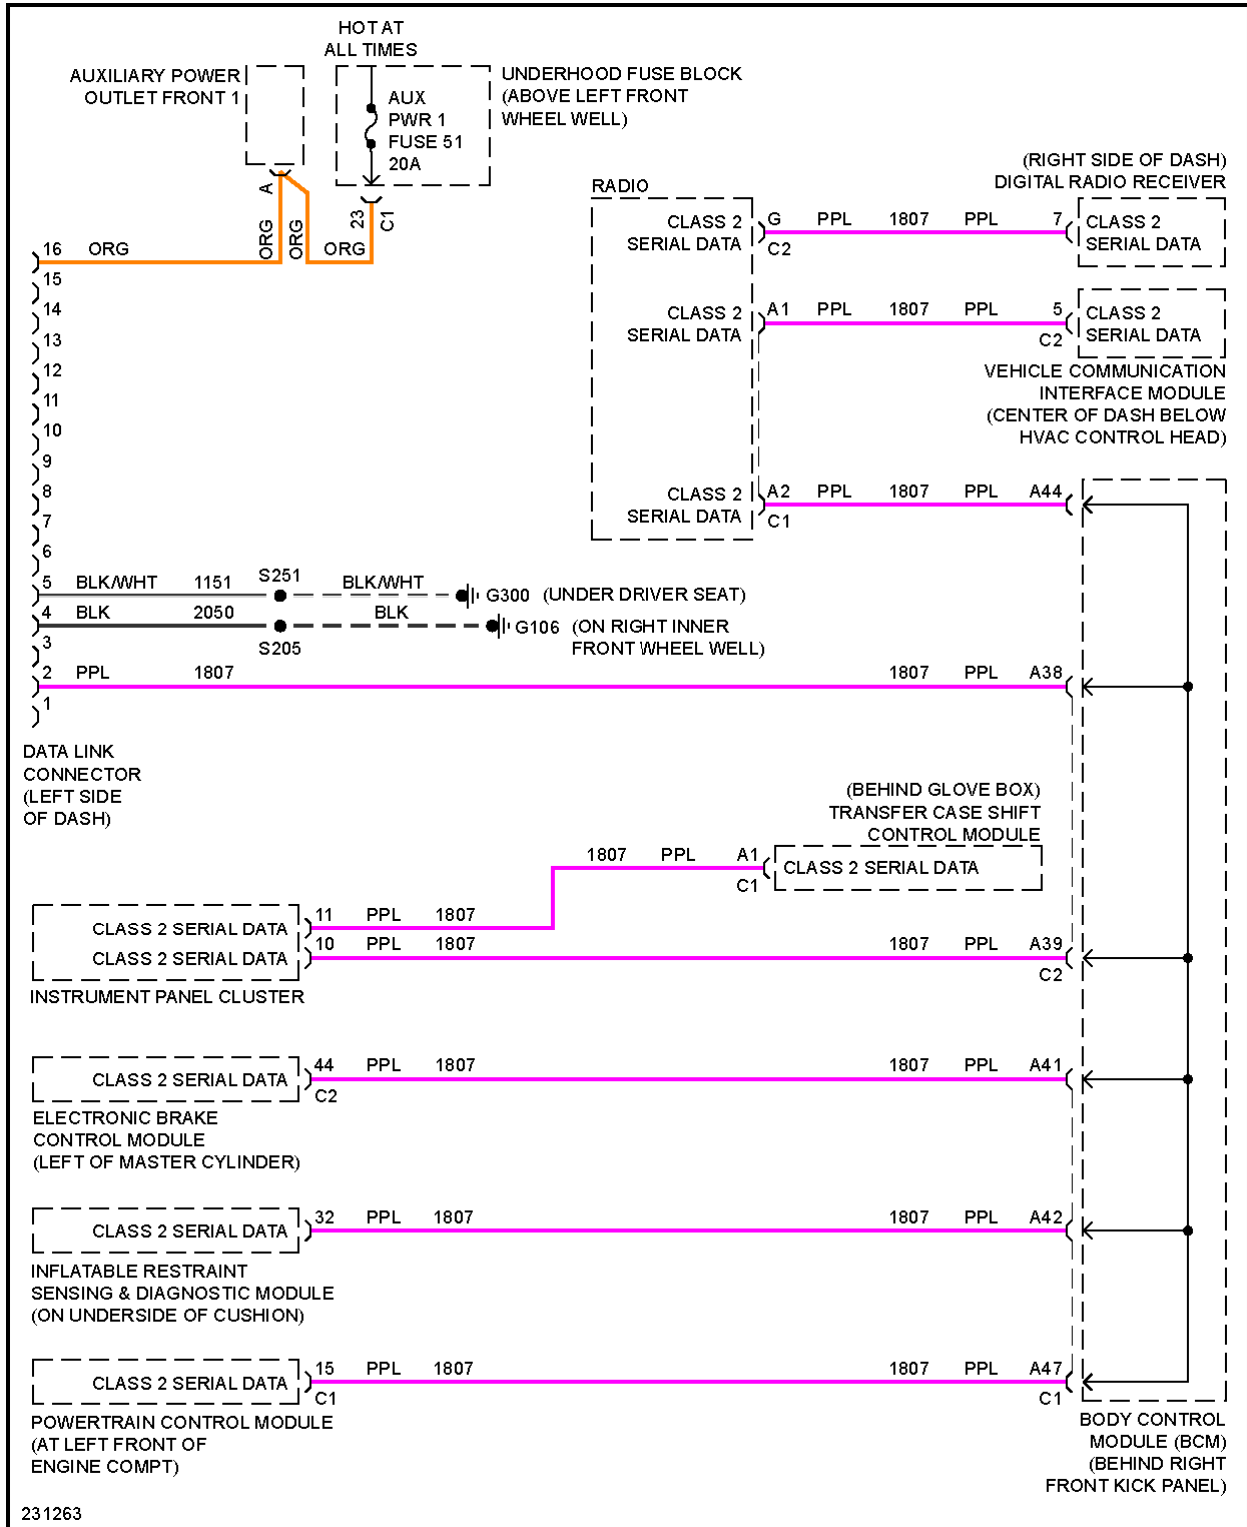

BODY CONTROL MODULES

2006 Hummer H3

2006 SYSTEM WIRING DIAGRAMS Hummer - H3

Fig. 8: Body Control Modules Circuit (1 of 2)

Fig. 9: Body Control Modules Circuit (2 of 2)

COMPUTER DATA LINES

2006 Hummer H3

2006 SYSTEM WIRING DIAGRAMS Hummer - H3

Fig. 10: Computer Data Lines Circuit

CRUISE CONTROL

2006 Hummer H3

2006 SYSTEM WIRING DIAGRAMS Hummer - H3

Fig. 11: Cruise Control Circuit

DEFOGGERS

2006 Hummer H3

2006 SYSTEM WIRING DIAGRAMS Hummer - H3