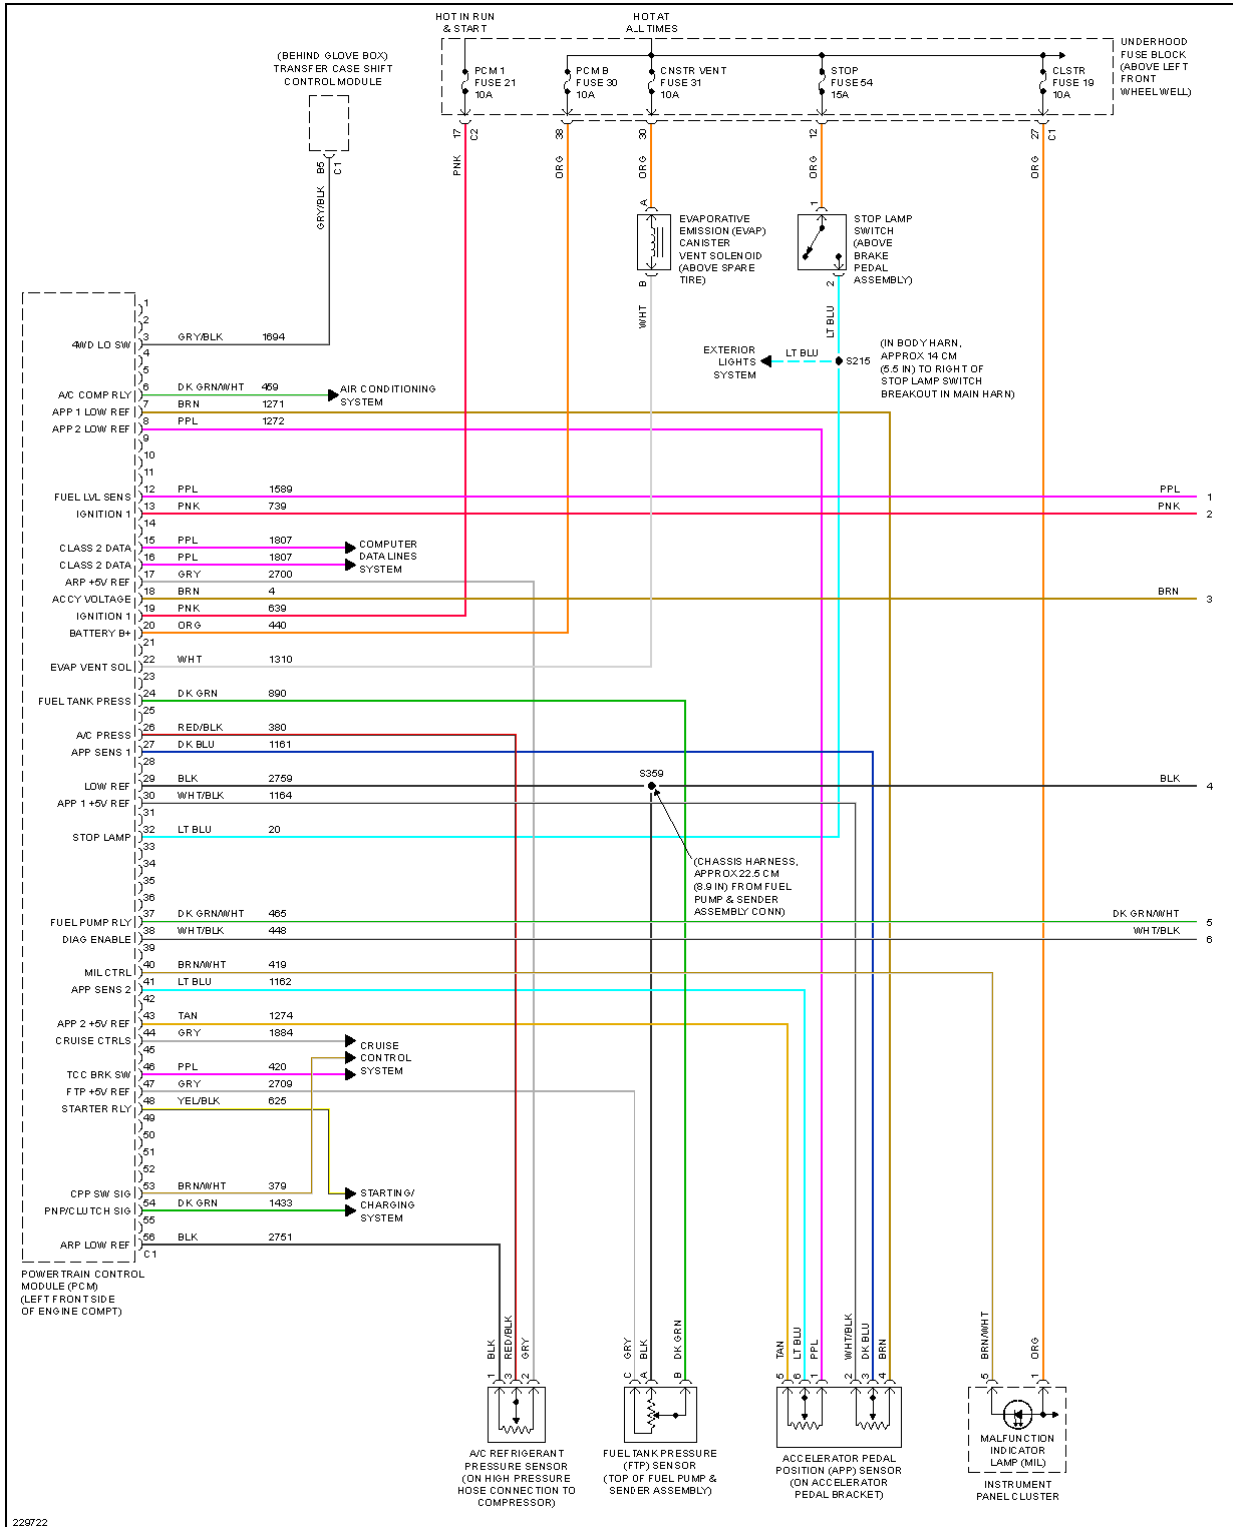

Fig. 10: Computer Data Lines Circuit

CRUISE CONTROL

2006 Hummer H3

2006 SYSTEM WIRING DIAGRAMS Hummer - H3

Fig. 11: Cruise Control Circuit

DEFOGGERS

2006 Hummer H3

2006 SYSTEM WIRING DIAGRAMS Hummer - H3

Fig. 12: Defoggers Circuit

ENGINE PERFORMANCE

3.5L VIN 6

2006 Hummer H3

2006 SYSTEM WIRING DIAGRAMS Hummer - H3

Fig. 13: 3.5L VIN 6, Engine Performance Circuit (1 of 5)

2006 Hummer H3

2006 SYSTEM WIRING DIAGRAMS Hummer - H3

Fig. 14: 3.5L VIN 6, Engine Performance Circuit (2 of 5)

2006 Hummer H3

2006 SYSTEM WIRING DIAGRAMS Hummer - H3

Fig. 15: 3.5L VIN 6, Engine Performance Circuit (3 of 5)

2006 Hummer H3

2006 SYSTEM WIRING DIAGRAMS Hummer - H3