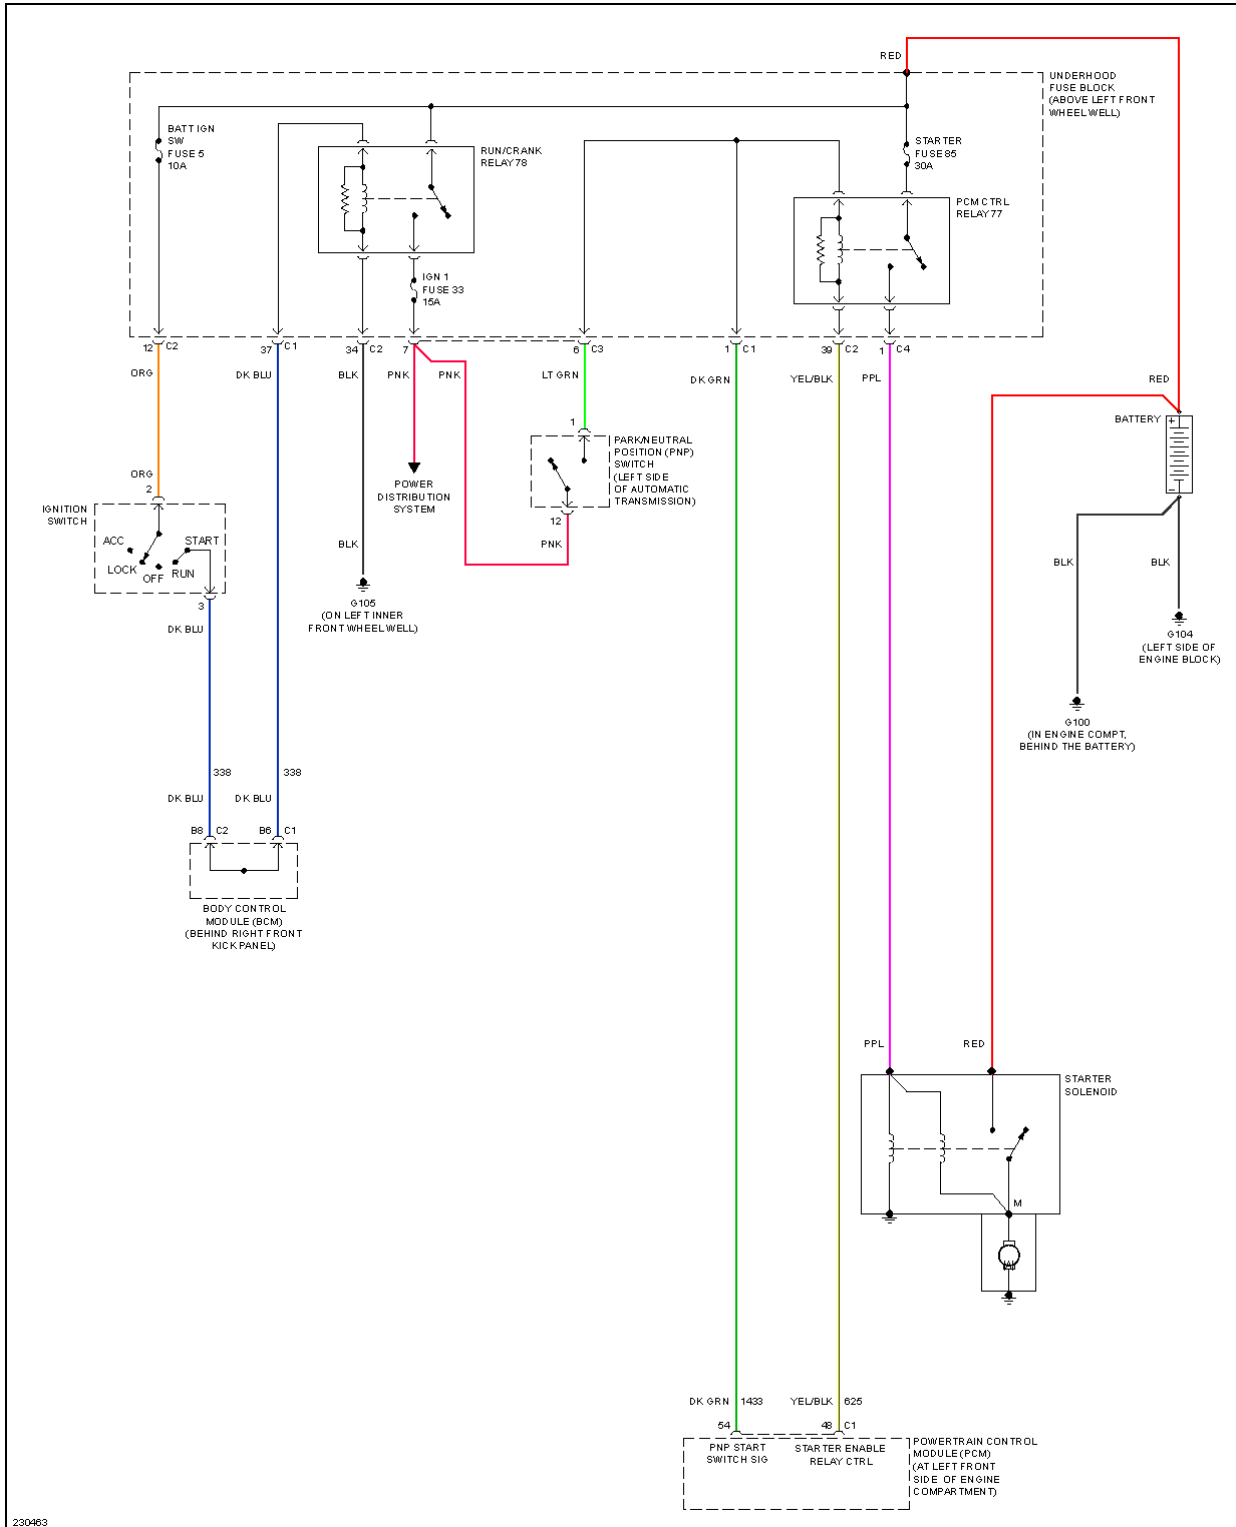

2006 Hummer H3

2006 SYSTEM WIRING DIAGRAMS Hummer - H3

Fig. 48: Satellite Radio Circuit

SHIFT INTERLOCK

2006 Hummer H3

2006 SYSTEM WIRING DIAGRAMS Hummer - H3

Fig. 49: Shift Interlock Circuit

STARTING/CHARGING

2006 Hummer H3

2006 SYSTEM WIRING DIAGRAMS Hummer - H3

Fig. 50: Charging Circuit

2006 Hummer H3

2006 SYSTEM WIRING DIAGRAMS Hummer - H3

Fig. 51: Starting Circuit, A/T

2006 Hummer H3

2006 SYSTEM WIRING DIAGRAMS Hummer - H3

Fig. 52: Starting Circuit, M/T

SUPPLEMENTAL RESTRAINTS

2006 Hummer H3

2006 SYSTEM WIRING DIAGRAMS Hummer - H3

Fig. 53: Supplemental Restraints Circuit (1 of 2)

2006 Hummer H3

2006 SYSTEM WIRING DIAGRAMS Hummer - H3