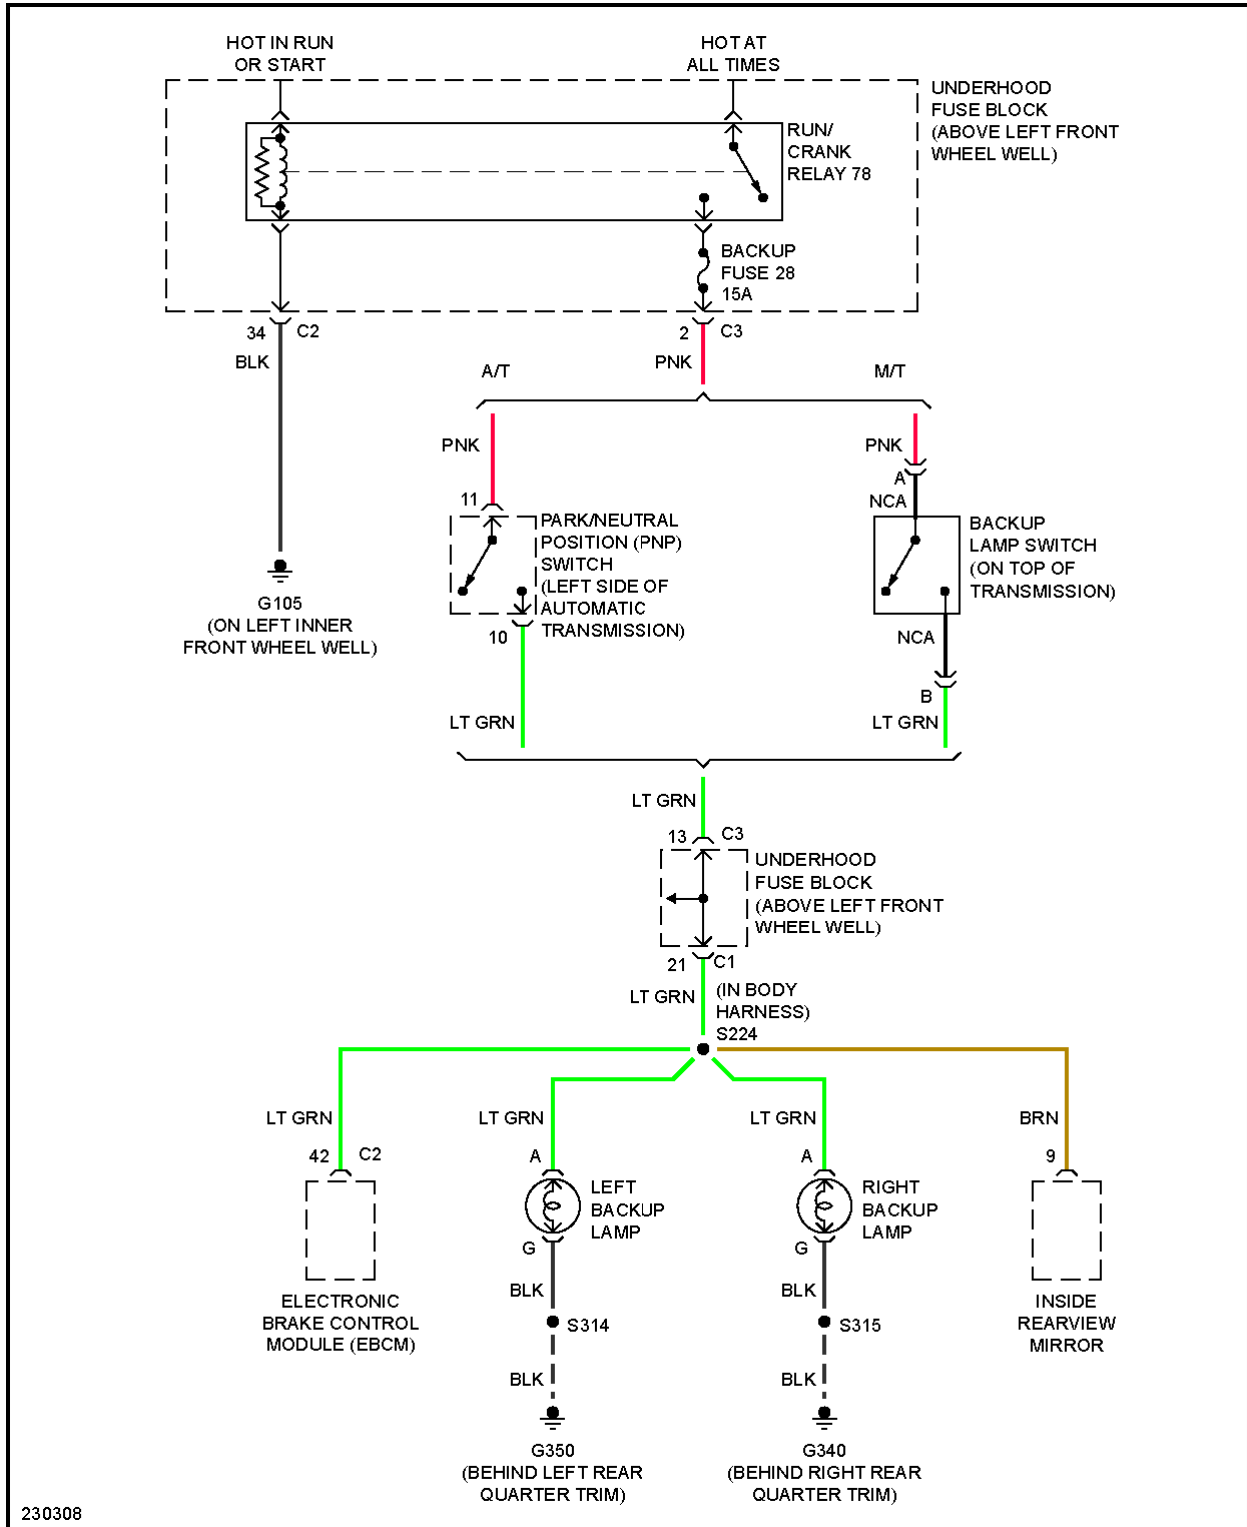

Fig. 16: 3.5L VIN 6, Engine Performance Circuit (4 of 5)

2006 Hummer H3

2006 SYSTEM WIRING DIAGRAMS Hummer - H3

Fig. 17: 3.5L VIN 6, Engine Performance Circuit (5 of 5)

EXTERIOR LIGHTS

2006 Hummer H3

2006 SYSTEM WIRING DIAGRAMS Hummer - H3

Fig. 18: Back-up Lamps Circuit

2006 Hummer H3

2006 SYSTEM WIRING DIAGRAMS Hummer - H3

Fig. 19: Exterior Lamps Circuit (1 of 3)

2006 Hummer H3

2006 SYSTEM WIRING DIAGRAMS Hummer - H3

Fig. 20: Exterior Lamps Circuit (2 of 3)