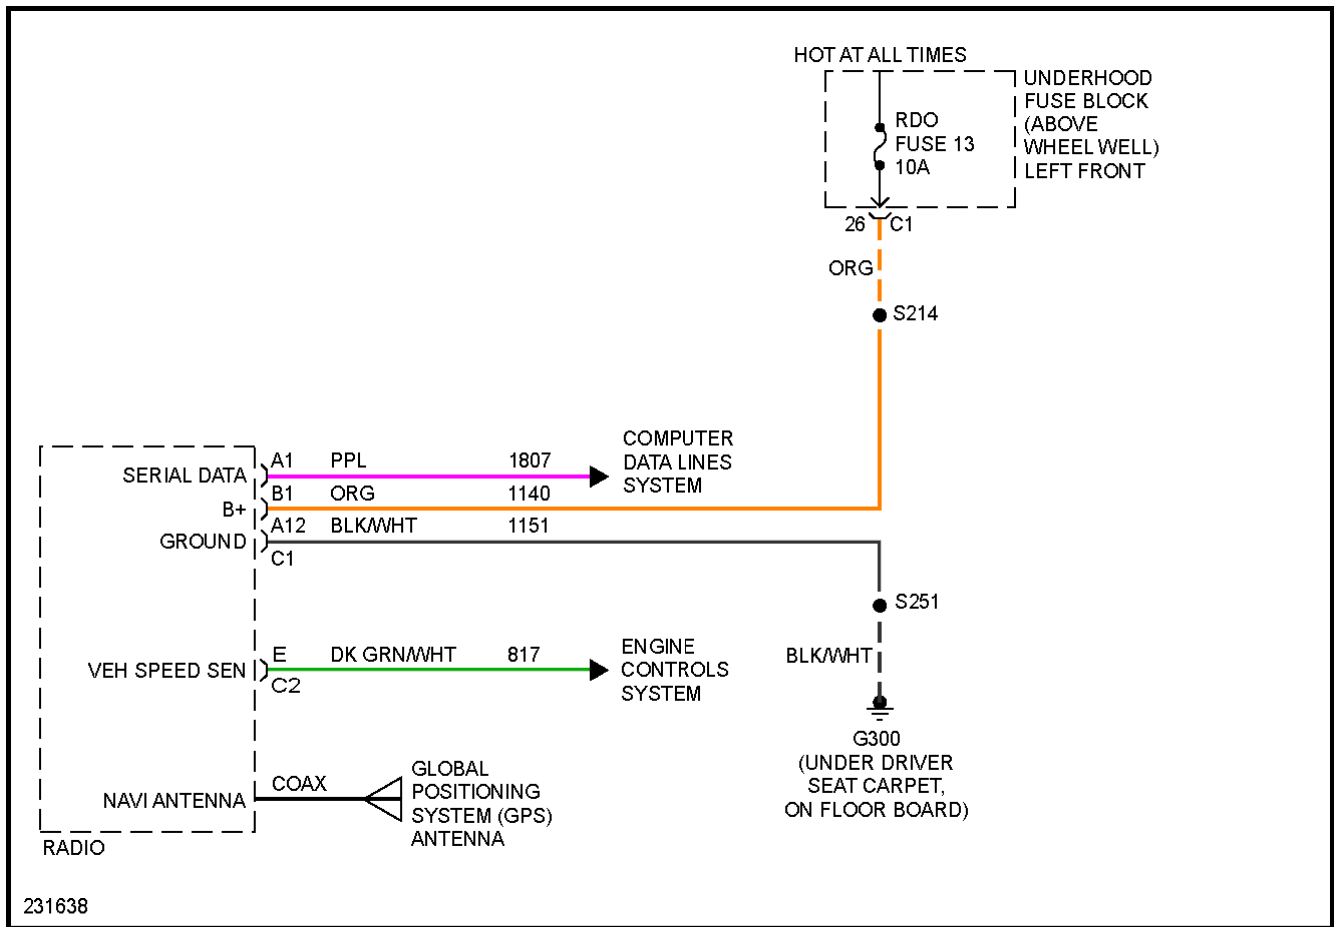

2006 Hummer H3

2006 SYSTEM WIRING DIAGRAMS Hummer - H3

Fig. 29: Instrument Illumination Circuit

NAVIGATION

2006 Hummer H3

2006 SYSTEM WIRING DIAGRAMS Hummer - H3

231638

Fig. 30: Navigation Circuit