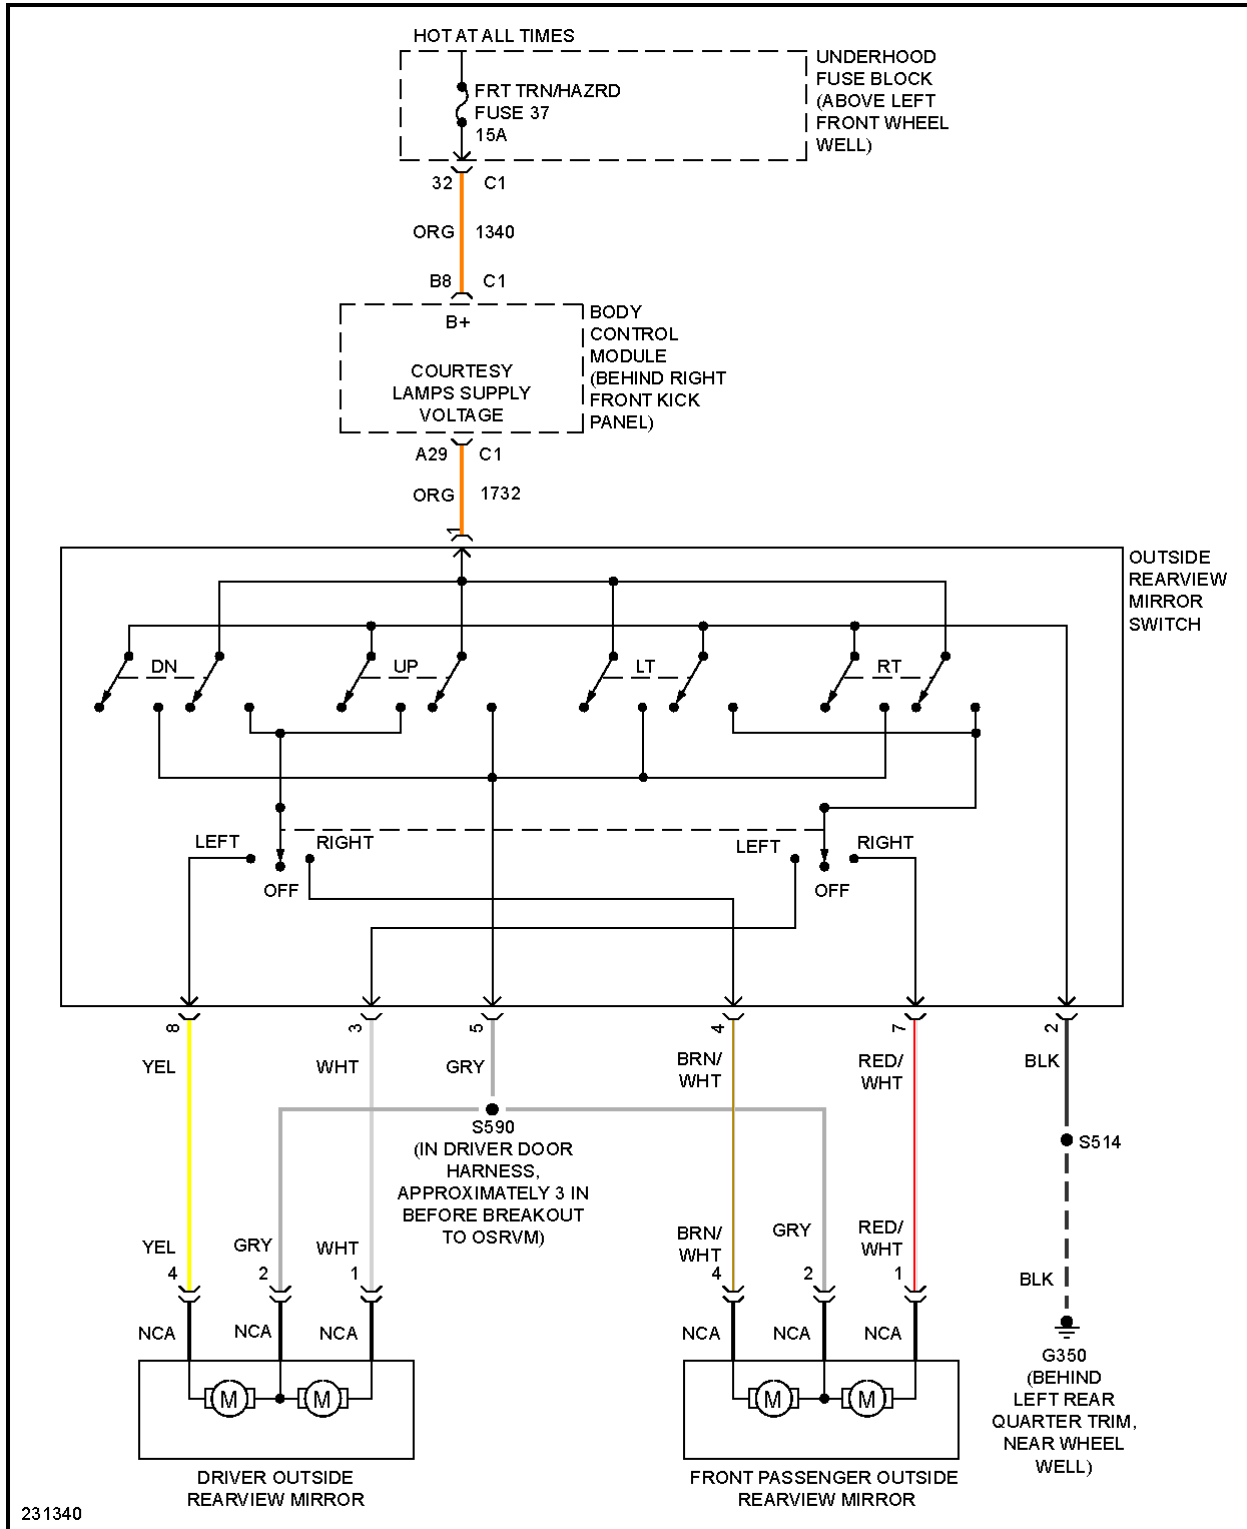

2006 Hummer H3

2006 SYSTEM WIRING DIAGRAMS Hummer - H3

Fig. 33: Power Distribution Circuit (3 of 4)

Fig. 34: Power Distribution Circuit (4 of 4)

POWER DOOR LOCKS

Fig. 35: Power Door Locks Circuit

POWER MIRRORS

2006 Hummer H3

2006 SYSTEM WIRING DIAGRAMS Hummer - H3

Fig. 36: Electrochromic Mirror Circuit

2006 Hummer H3

2006 SYSTEM WIRING DIAGRAMS Hummer - H3

Fig. 37: Power Mirrors Circuit

POWER SEATS

2006 Hummer H3