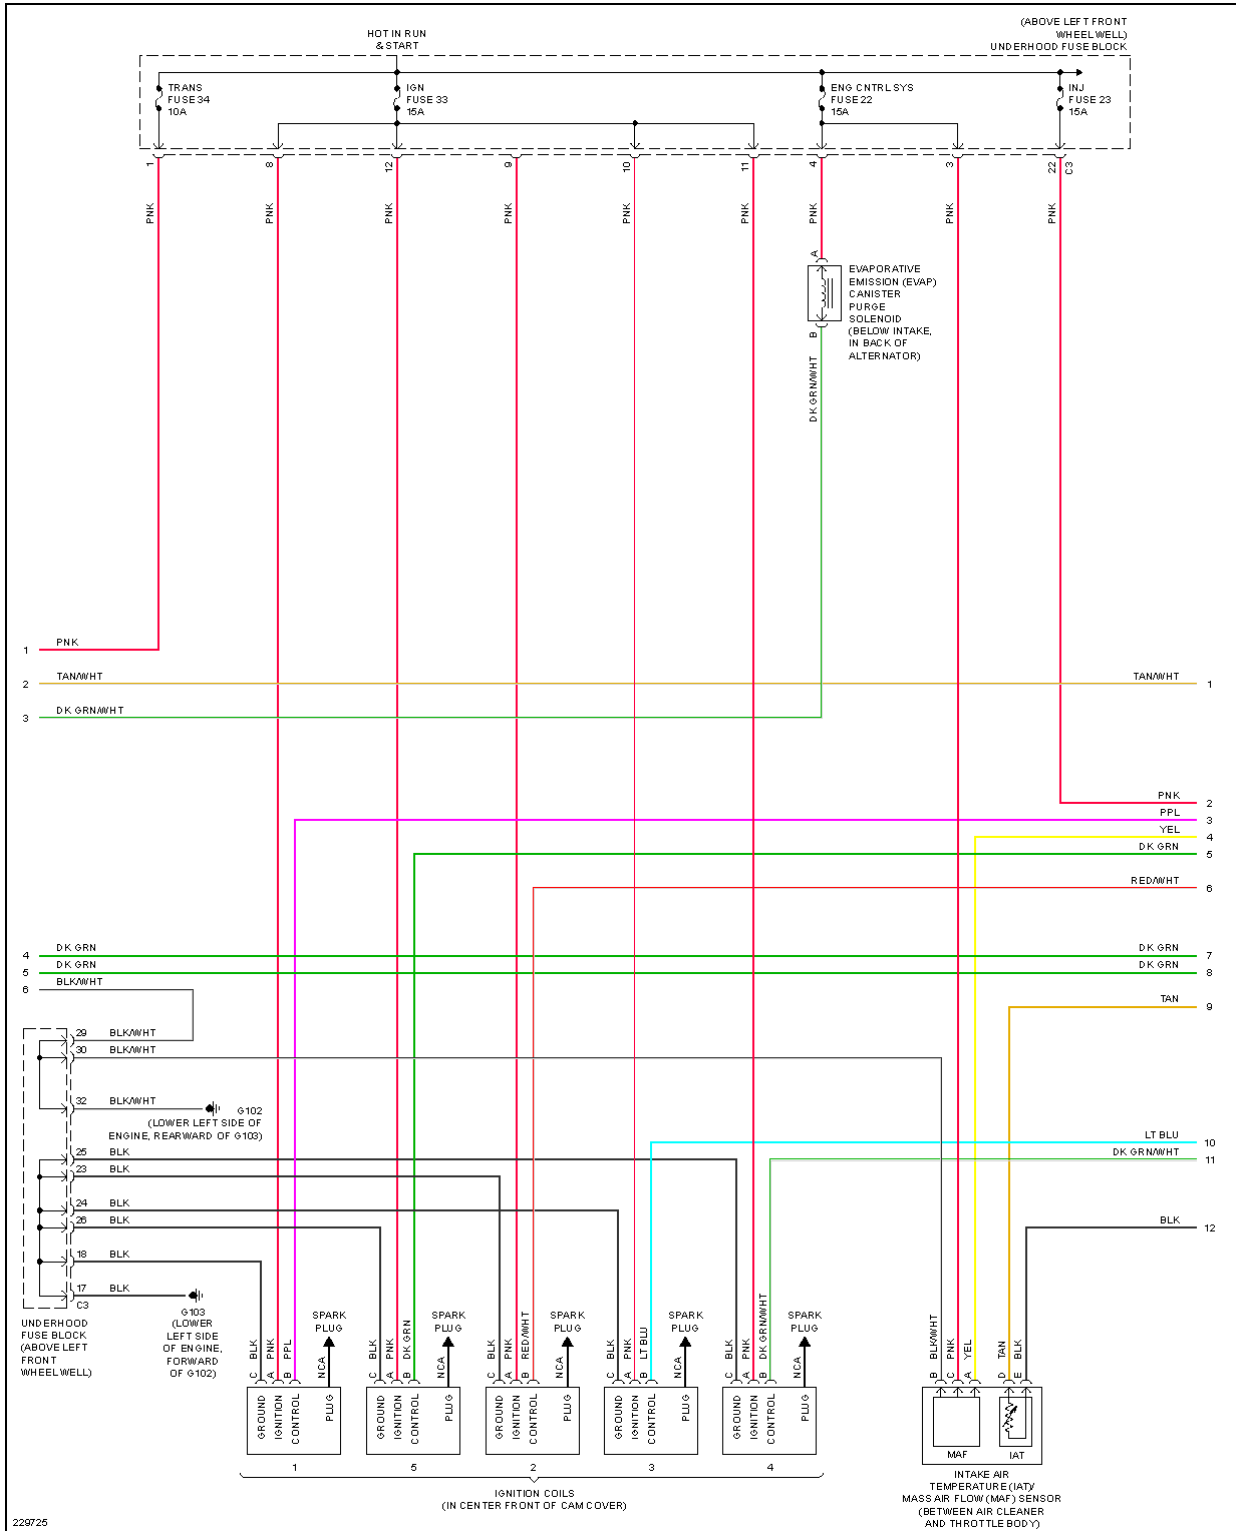

Fig. 12: Defoggers Circuit

ENGINE PERFORMANCE

3.5L VIN 6

2006 Hummer H3

2006 SYSTEM WIRING DIAGRAMS Hummer - H3

Fig. 13: 3.5L VIN 6, Engine Performance Circuit (1 of 5)

2006 Hummer H3

2006 SYSTEM WIRING DIAGRAMS Hummer - H3

Fig. 14: 3.5L VIN 6, Engine Performance Circuit (2 of 5)

2006 Hummer H3

2006 SYSTEM WIRING DIAGRAMS Hummer - H3

Fig. 15: 3.5L VIN 6, Engine Performance Circuit (3 of 5)

2006 Hummer H3

2006 SYSTEM WIRING DIAGRAMS Hummer - H3

Fig. 16: 3.5L VIN 6, Engine Performance Circuit (4 of 5)

2006 Hummer H3

2006 SYSTEM WIRING DIAGRAMS Hummer - H3

Fig. 17: 3.5L VIN 6, Engine Performance Circuit (5 of 5)

EXTERIOR LIGHTS

2006 Hummer H3

2006 SYSTEM WIRING DIAGRAMS Hummer - H3

Fig. 18: Back-up Lamps Circuit

2006 Hummer H3

2006 SYSTEM WIRING DIAGRAMS Hummer - H3

Fig. 19: Exterior Lamps Circuit (1 of 3)

2006 Hummer H3

2006 SYSTEM WIRING DIAGRAMS Hummer - H3

Fig. 20: Exterior Lamps Circuit (2 of 3)