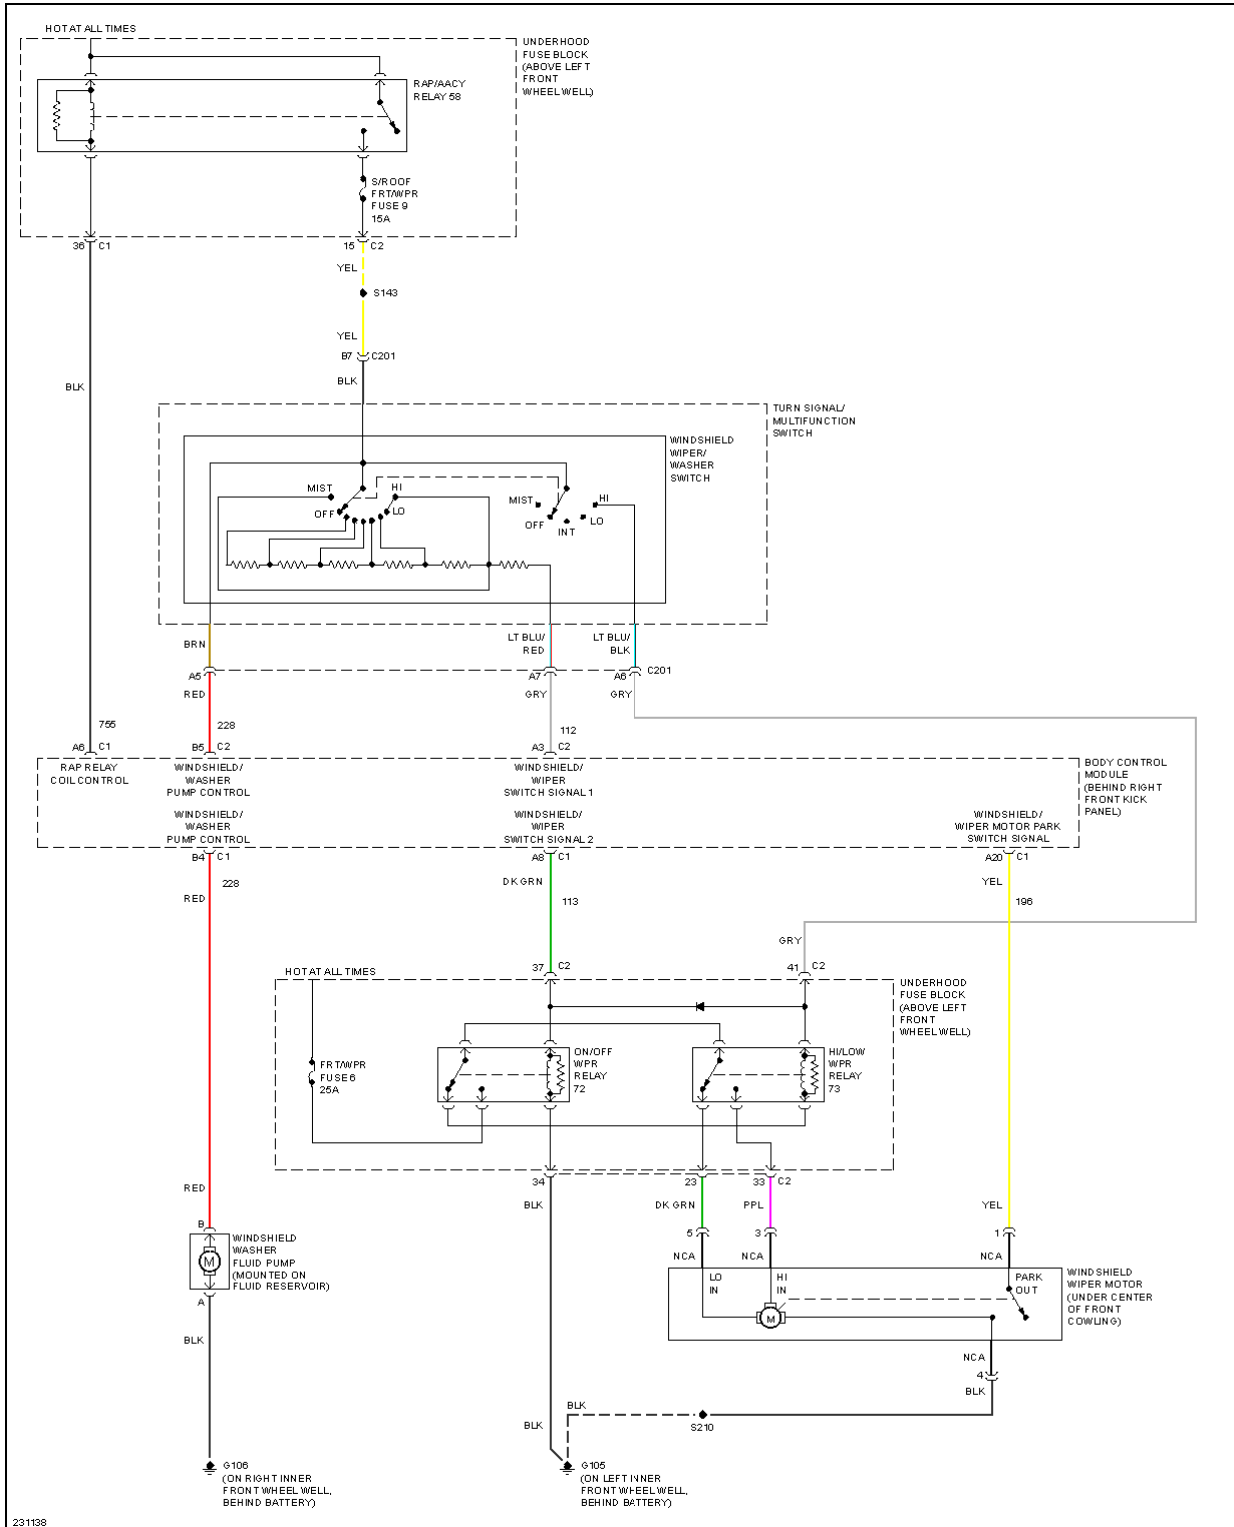

Fig. 52: Starting Circuit, M/T

SUPPLEMENTAL RESTRAINTS

2006 Hummer H3

2006 SYSTEM WIRING DIAGRAMS Hummer - H3

Fig. 53: Supplemental Restraints Circuit (1 of 2)

2006 Hummer H3

2006 SYSTEM WIRING DIAGRAMS Hummer - H3

Fig. 54: Supplemental Restraints Circuit (2 of 2)

TRANSMISSION

2006 Hummer H3

2006 SYSTEM WIRING DIAGRAMS Hummer - H3

Fig. 55: A/T Circuit

Fig. 56: Transfer Case Circuit

WARNING SYSTEMS

2006 Hummer H3

2006 SYSTEM WIRING DIAGRAMS Hummer - H3

Fig. 57: Warning Systems Circuit

WIPER/WASHER

2006 Hummer H3

2006 SYSTEM WIRING DIAGRAMS Hummer - H3

Fig. 58: Front Wiper/Washer Circuit

2006 Hummer H3

2006 SYSTEM WIRING DIAGRAMS Hummer - H3

Fig. 59: Rear Wiper/Washer Circuit