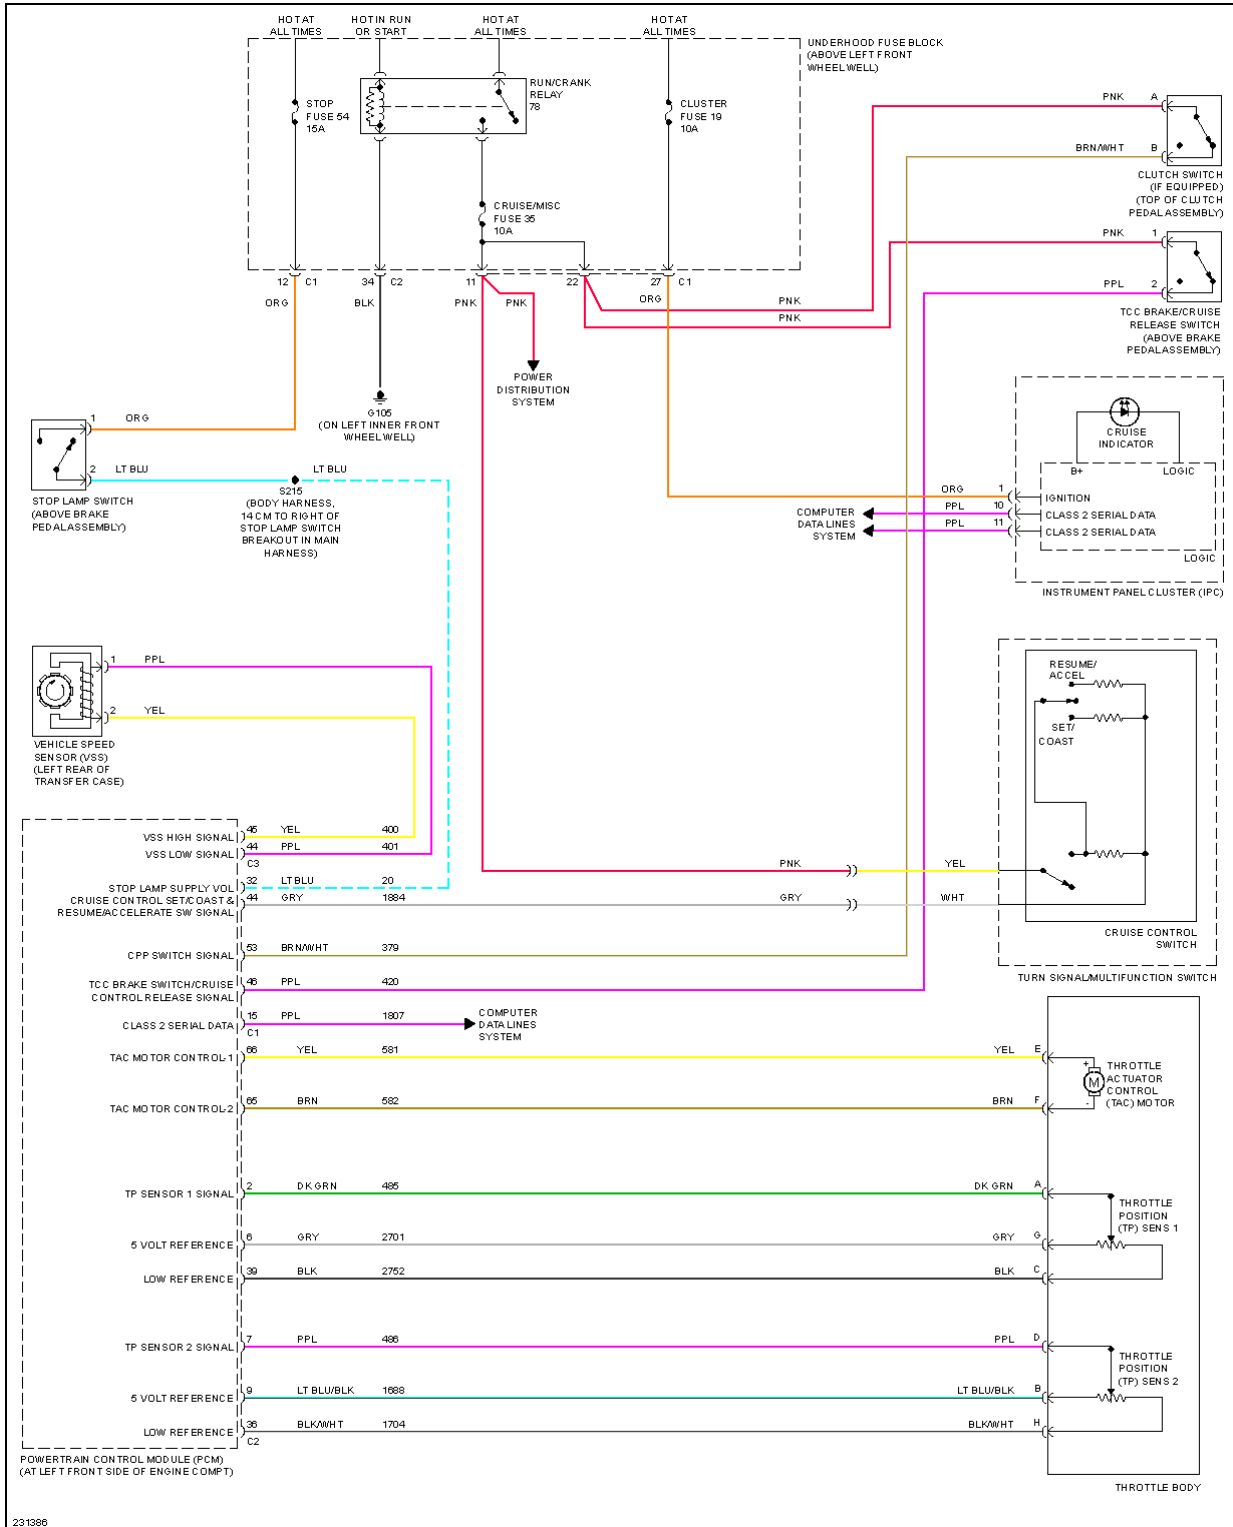

BODY CONTROL MODULES

2006 Hummer H3

2006 SYSTEM WIRING DIAGRAMS Hummer - H3

Fig. 8: Body Control Modules Circuit (1 of 2)

Fig. 9: Body Control Modules Circuit (2 of 2)

COMPUTER DATA LINES

2006 Hummer H3

2006 SYSTEM WIRING DIAGRAMS Hummer - H3

Fig. 10: Computer Data Lines Circuit

CRUISE CONTROL

2006 Hummer H3

2006 SYSTEM WIRING DIAGRAMS Hummer - H3

Fig. 11: Cruise Control Circuit

DEFOGGERS

2006 Hummer H3

2006 SYSTEM WIRING DIAGRAMS Hummer - H3

Fig. 12: Defoggers Circuit

ENGINE PERFORMANCE

3.5L VIN 6

2006 Hummer H3

2006 SYSTEM WIRING DIAGRAMS Hummer - H3

Fig. 13: 3.5L VIN 6, Engine Performance Circuit (1 of 5)

2006 Hummer H3

2006 SYSTEM WIRING DIAGRAMS Hummer - H3