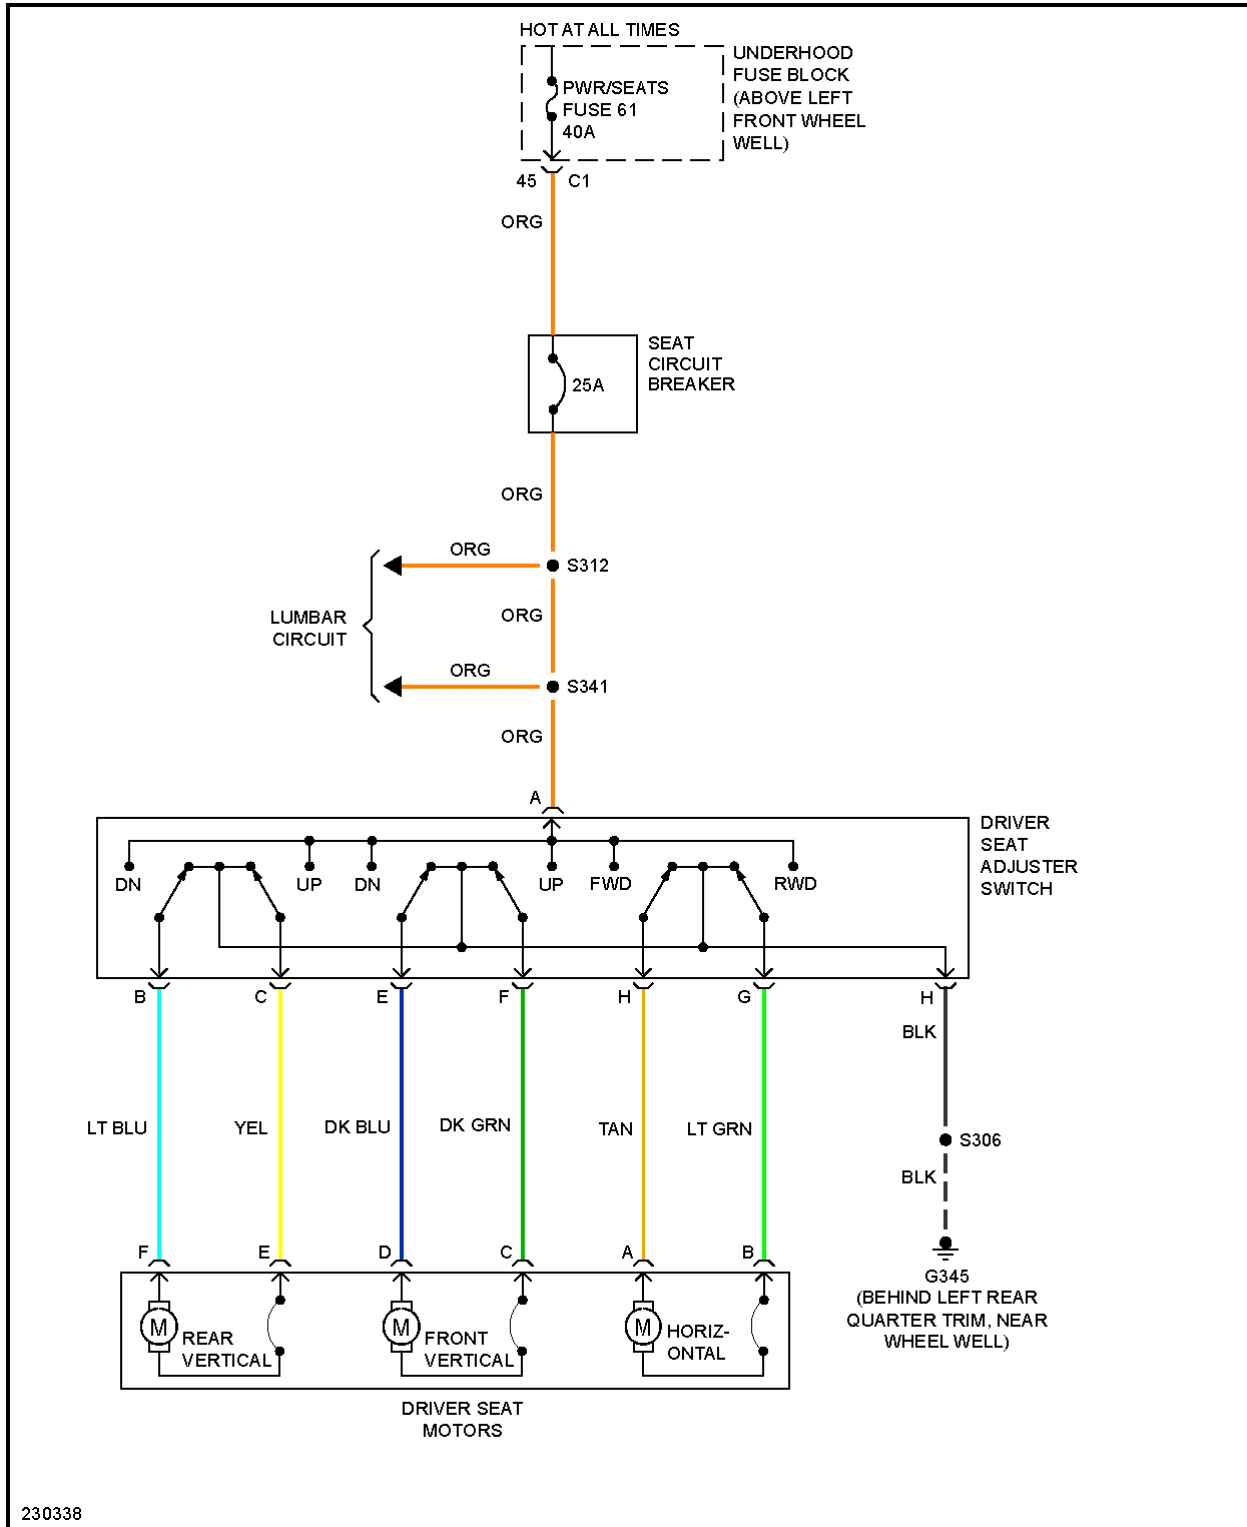

2006 SYSTEM WIRING DIAGRAMS Hummer - H3

Fig. 38: Driver Heated Seat Circuit

2006 Hummer H3

2006 SYSTEM WIRING DIAGRAMS Hummer - H3

Fig. 39: Driver Power Seat Circuit

2006 Hummer H3

2006 SYSTEM WIRING DIAGRAMS Hummer - H3

Fig. 40: Lumbar Circuit

2006 Hummer H3

2006 SYSTEM WIRING DIAGRAMS Hummer - H3

Fig. 41: Passenger Power Seat Circuit

2006 Hummer H3

2006 SYSTEM WIRING DIAGRAMS Hummer - H3

Fig. 42: Passenger's Heated Seat Circuit