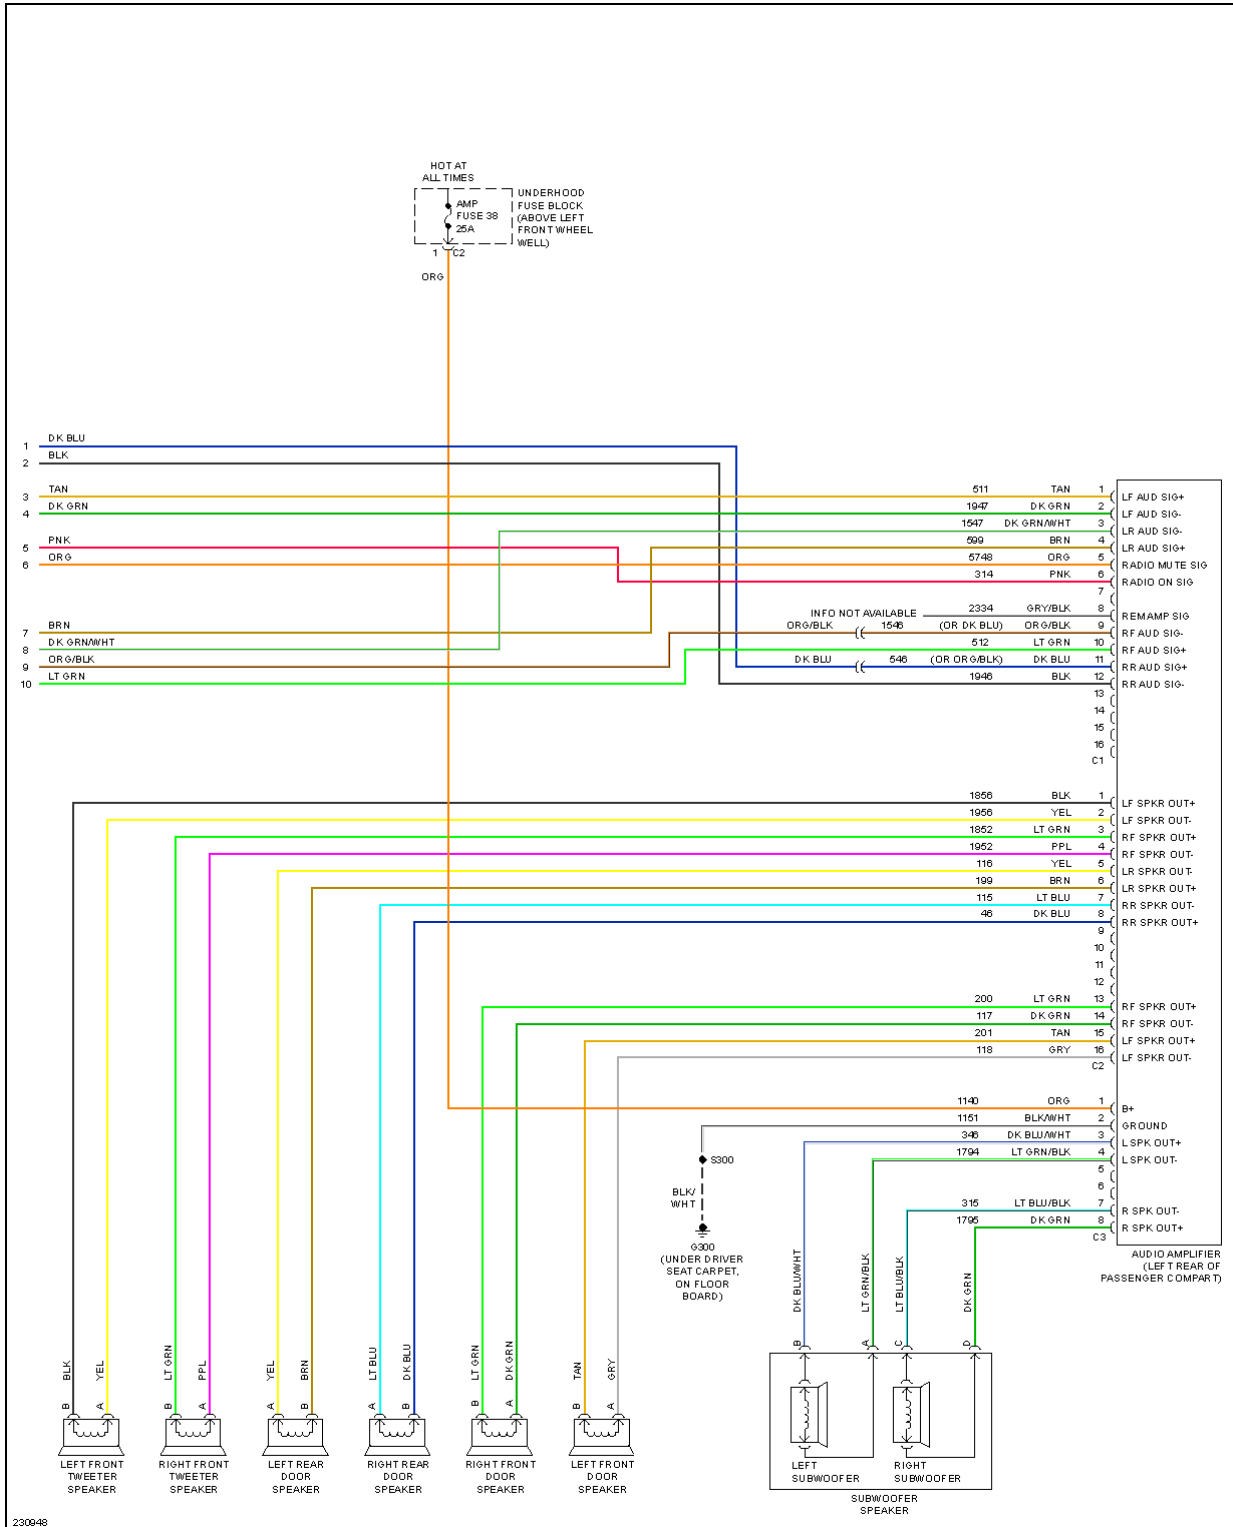

POWER TOP/SUNROOF

2006 Hummer H3

2006 SYSTEM WIRING DIAGRAMS Hummer - H3

Fig. 43: Power Top/Sunroof Circuit

POWER WINDOWS

2006 Hummer H3

2006 SYSTEM WIRING DIAGRAMS Hummer - H3

Fig. 44: Power Windows Circuit

RADIO

Fig. 45: Base Radio Circuit

2006 Hummer H3

2006 SYSTEM WIRING DIAGRAMS Hummer - H3

Fig. 46: Premium Radio Circuit (1 of 2)

2006 Hummer H3

2006 SYSTEM WIRING DIAGRAMS Hummer - H3

Fig. 47: Premium Radio Circuit (2 of 2)

2006 Hummer H3

2006 SYSTEM WIRING DIAGRAMS Hummer - H3

Fig. 48: Satellite Radio Circuit

SHIFT INTERLOCK

2006 Hummer H3

2006 SYSTEM WIRING DIAGRAMS Hummer - H3

Fig. 49: Shift Interlock Circuit

STARTING/CHARGING