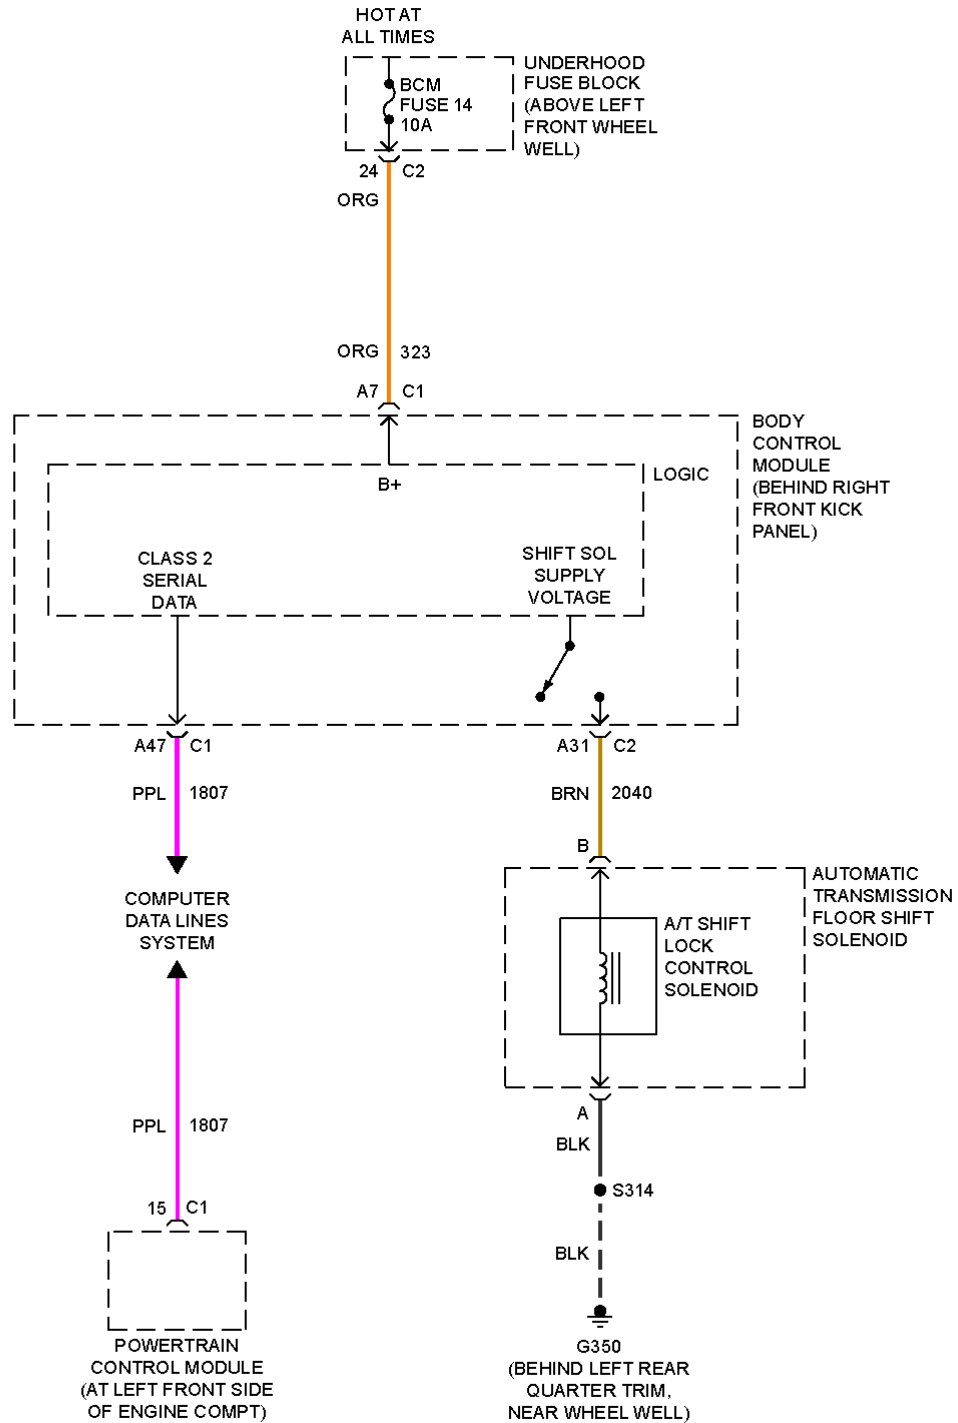

RADIO

Fig. 45: Base Radio Circuit

2006 Hummer H3

2006 SYSTEM WIRING DIAGRAMS Hummer - H3

Fig. 46: Premium Radio Circuit (1 of 2)

2006 Hummer H3

2006 SYSTEM WIRING DIAGRAMS Hummer - H3

Fig. 47: Premium Radio Circuit (2 of 2)

2006 Hummer H3

2006 SYSTEM WIRING DIAGRAMS Hummer - H3

Fig. 48: Satellite Radio Circuit

SHIFT INTERLOCK

2006 Hummer H3

2006 SYSTEM WIRING DIAGRAMS Hummer - H3

Fig. 49: Shift Interlock Circuit

STARTING/CHARGING

2006 Hummer H3

2006 SYSTEM WIRING DIAGRAMS Hummer - H3

Fig. 50: Charging Circuit

2006 Hummer H3

2006 SYSTEM WIRING DIAGRAMS Hummer - H3

Fig. 51: Starting Circuit, A/T

2006 Hummer H3

2006 SYSTEM WIRING DIAGRAMS Hummer - H3