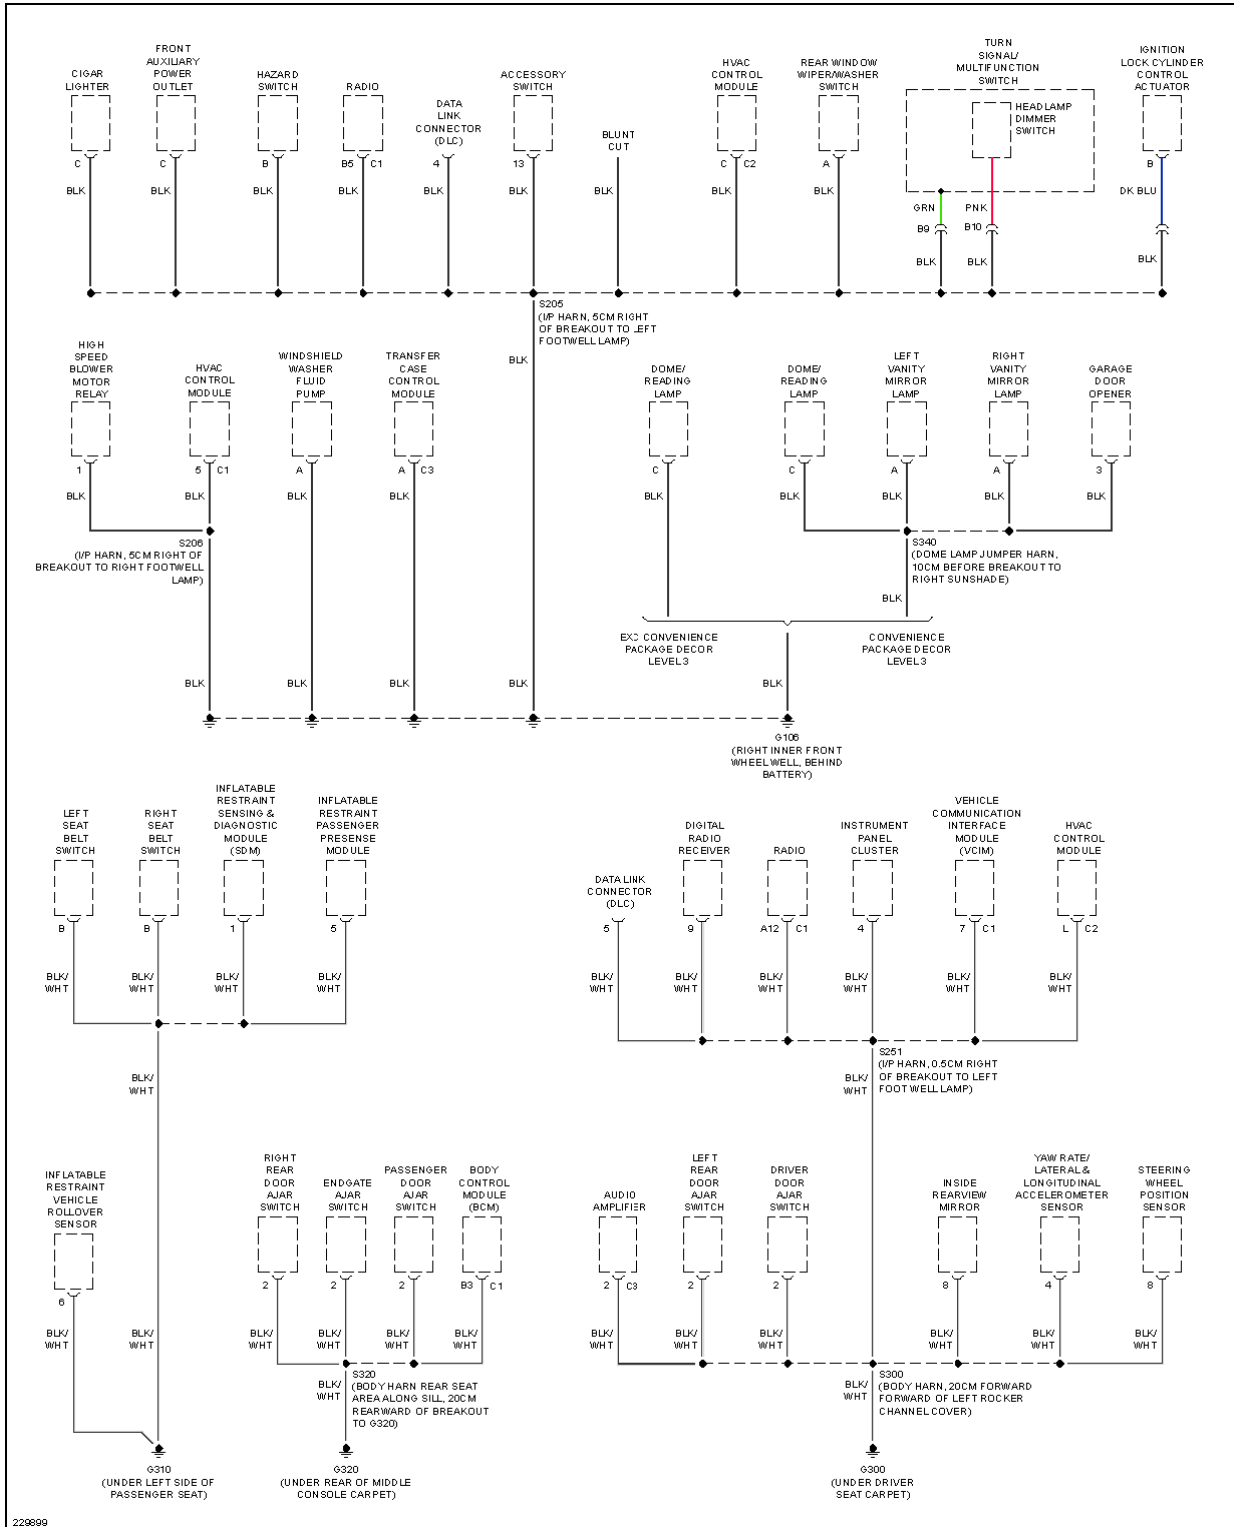

2006 Hummer H3

2006 SYSTEM WIRING DIAGRAMS Hummer - H3

Fig. 21: Exterior Lamps Circuit (3 of 3)

GROUND DISTRIBUTION

Fig. 22: Ground Distribution Circuit (1 of 3)

2006 Hummer H3

2006 SYSTEM WIRING DIAGRAMS Hummer - H3

Fig. 23: Ground Distribution Circuit (2 of 3)

2006 Hummer H3

2006 SYSTEM WIRING DIAGRAMS Hummer - H3

Fig. 24: Ground Distribution Circuit (3 of 3)

HEADLIGHTS

Fig. 25: Headlights Circuit

HORN

2006 Hummer H3

2006 SYSTEM WIRING DIAGRAMS Hummer - H3

Fig. 26: Horn Circuit

INSTRUMENT CLUSTER

Fig. 27: Instrument Cluster Circuit

INTERIOR LIGHTS

2006 Hummer H3

2006 SYSTEM WIRING DIAGRAMS Hummer - H3

Fig. 28: Courtesy Lamps Circuit