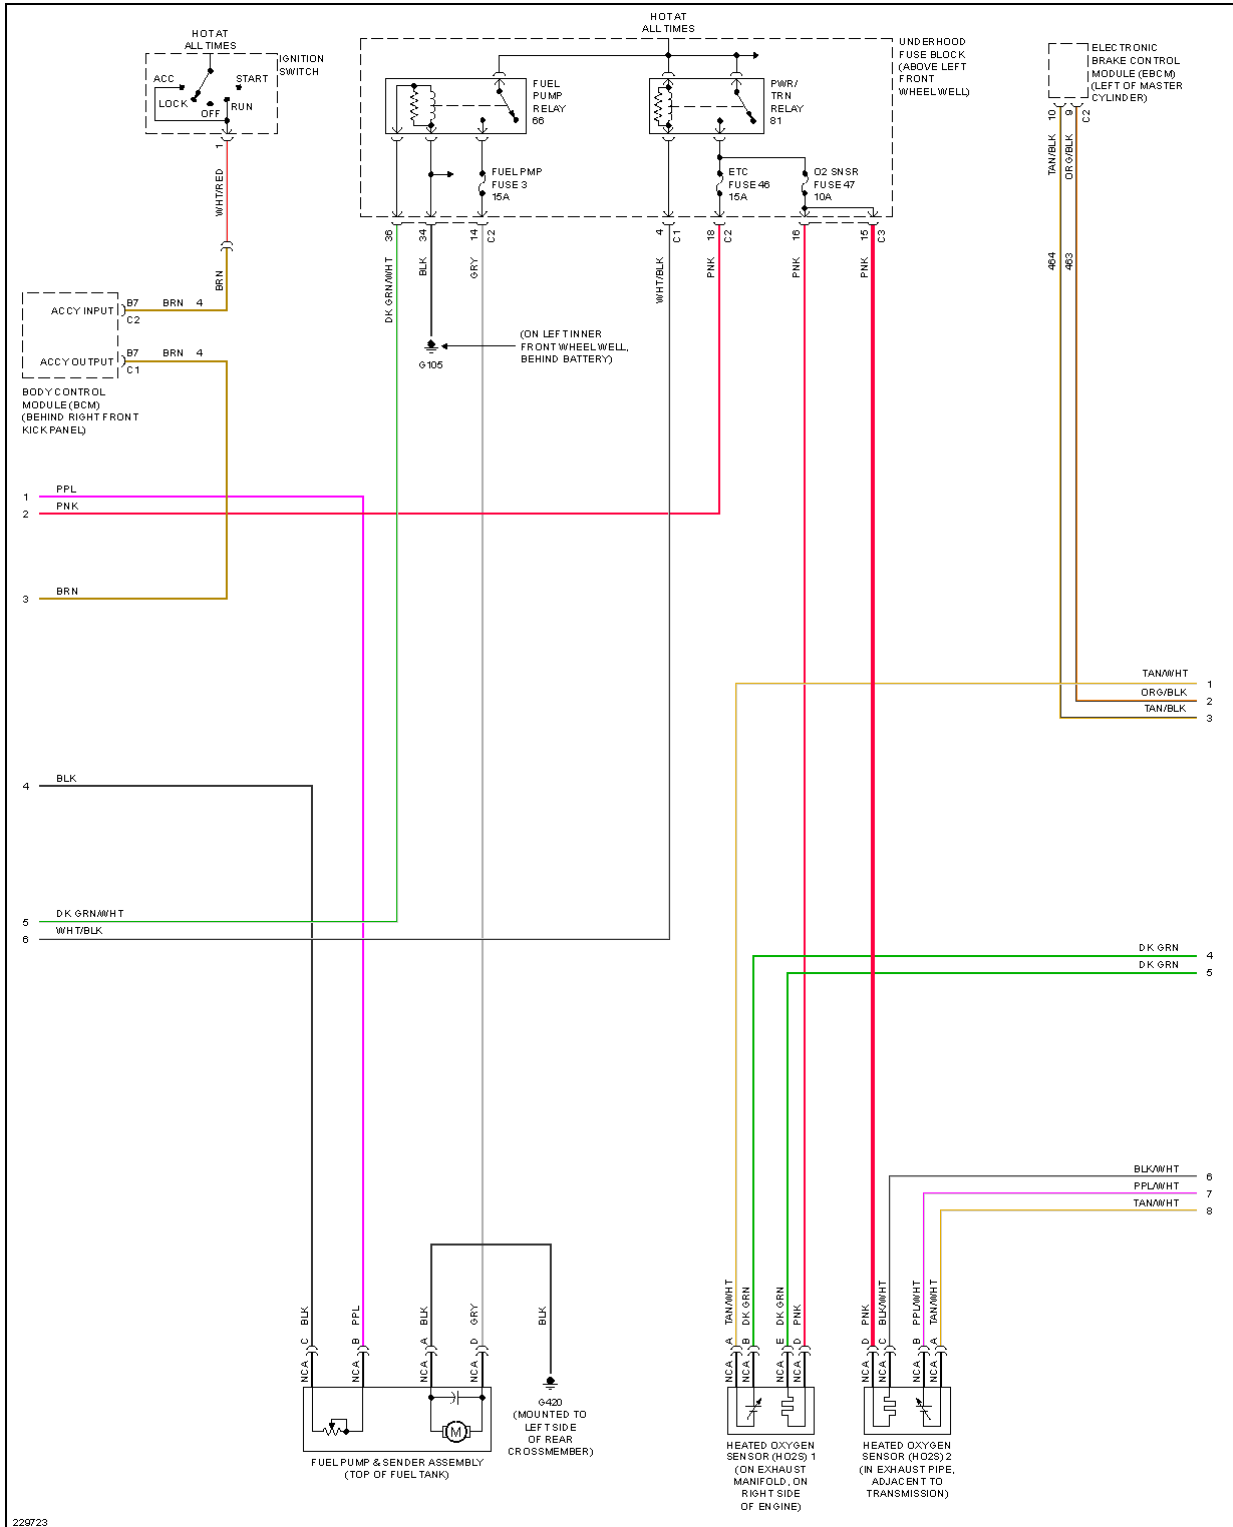

Fig. 10: Computer Data Lines Circuit

CRUISE CONTROL

2006 Hummer H3

2006 SYSTEM WIRING DIAGRAMS Hummer - H3

Fig. 11: Cruise Control Circuit

DEFOGGERS

2006 Hummer H3

2006 SYSTEM WIRING DIAGRAMS Hummer - H3

Fig. 12: Defoggers Circuit

ENGINE PERFORMANCE

3.5L VIN 6

2006 Hummer H3

2006 SYSTEM WIRING DIAGRAMS Hummer - H3

Fig. 13: 3.5L VIN 6, Engine Performance Circuit (1 of 5)

2006 Hummer H3

2006 SYSTEM WIRING DIAGRAMS Hummer - H3

Fig. 14: 3.5L VIN 6, Engine Performance Circuit (2 of 5)

2006 Hummer H3

2006 SYSTEM WIRING DIAGRAMS Hummer - H3

Fig. 15: 3.5L VIN 6, Engine Performance Circuit (3 of 5)

2006 Hummer H3

2006 SYSTEM WIRING DIAGRAMS Hummer - H3