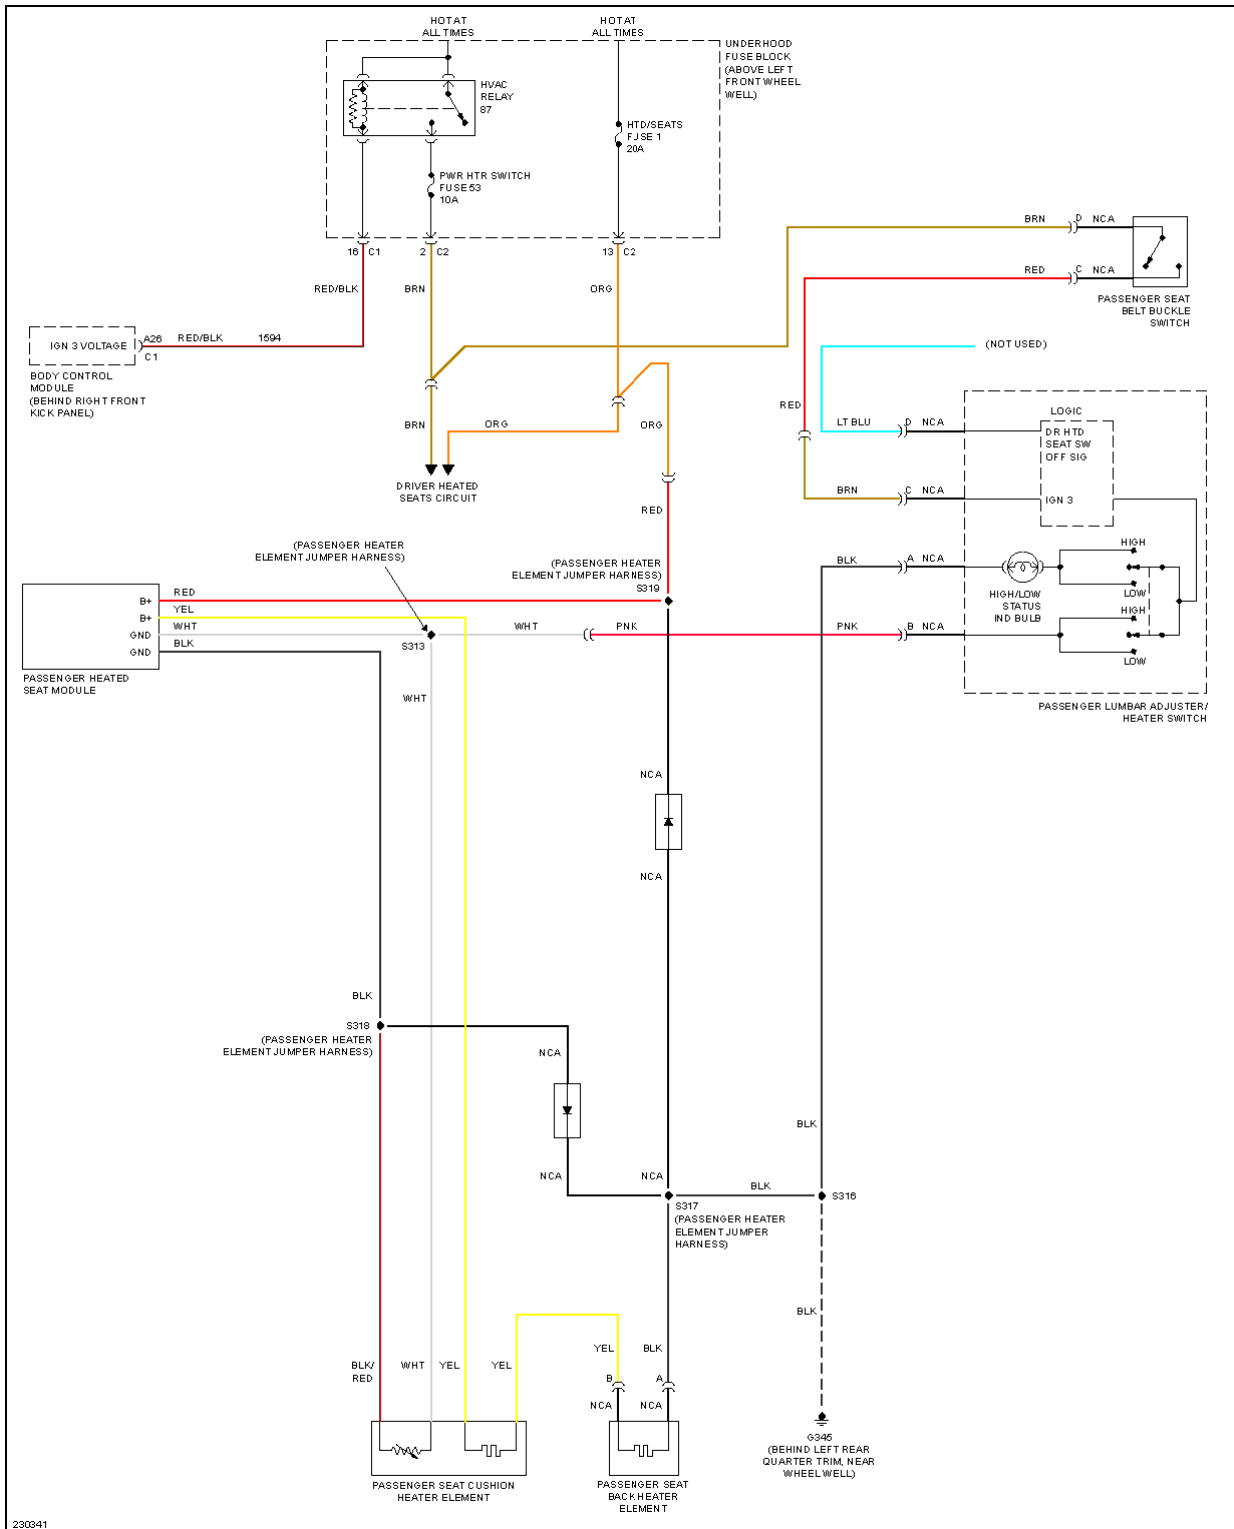

2006 SYSTEM WIRING DIAGRAMS Hummer - H3

Fig. 38: Driver Heated Seat Circuit

2006 Hummer H3

2006 SYSTEM WIRING DIAGRAMS Hummer - H3

Fig. 39: Driver Power Seat Circuit

2006 Hummer H3

2006 SYSTEM WIRING DIAGRAMS Hummer - H3

Fig. 40: Lumbar Circuit

2006 Hummer H3

2006 SYSTEM WIRING DIAGRAMS Hummer - H3

Fig. 41: Passenger Power Seat Circuit

2006 Hummer H3

2006 SYSTEM WIRING DIAGRAMS Hummer - H3

Fig. 42: Passenger's Heated Seat Circuit

POWER TOP/SUNROOF

2006 Hummer H3

2006 SYSTEM WIRING DIAGRAMS Hummer - H3

Fig. 43: Power Top/Sunroof Circuit

POWER WINDOWS

2006 Hummer H3

2006 SYSTEM WIRING DIAGRAMS Hummer - H3

Fig. 44: Power Windows Circuit