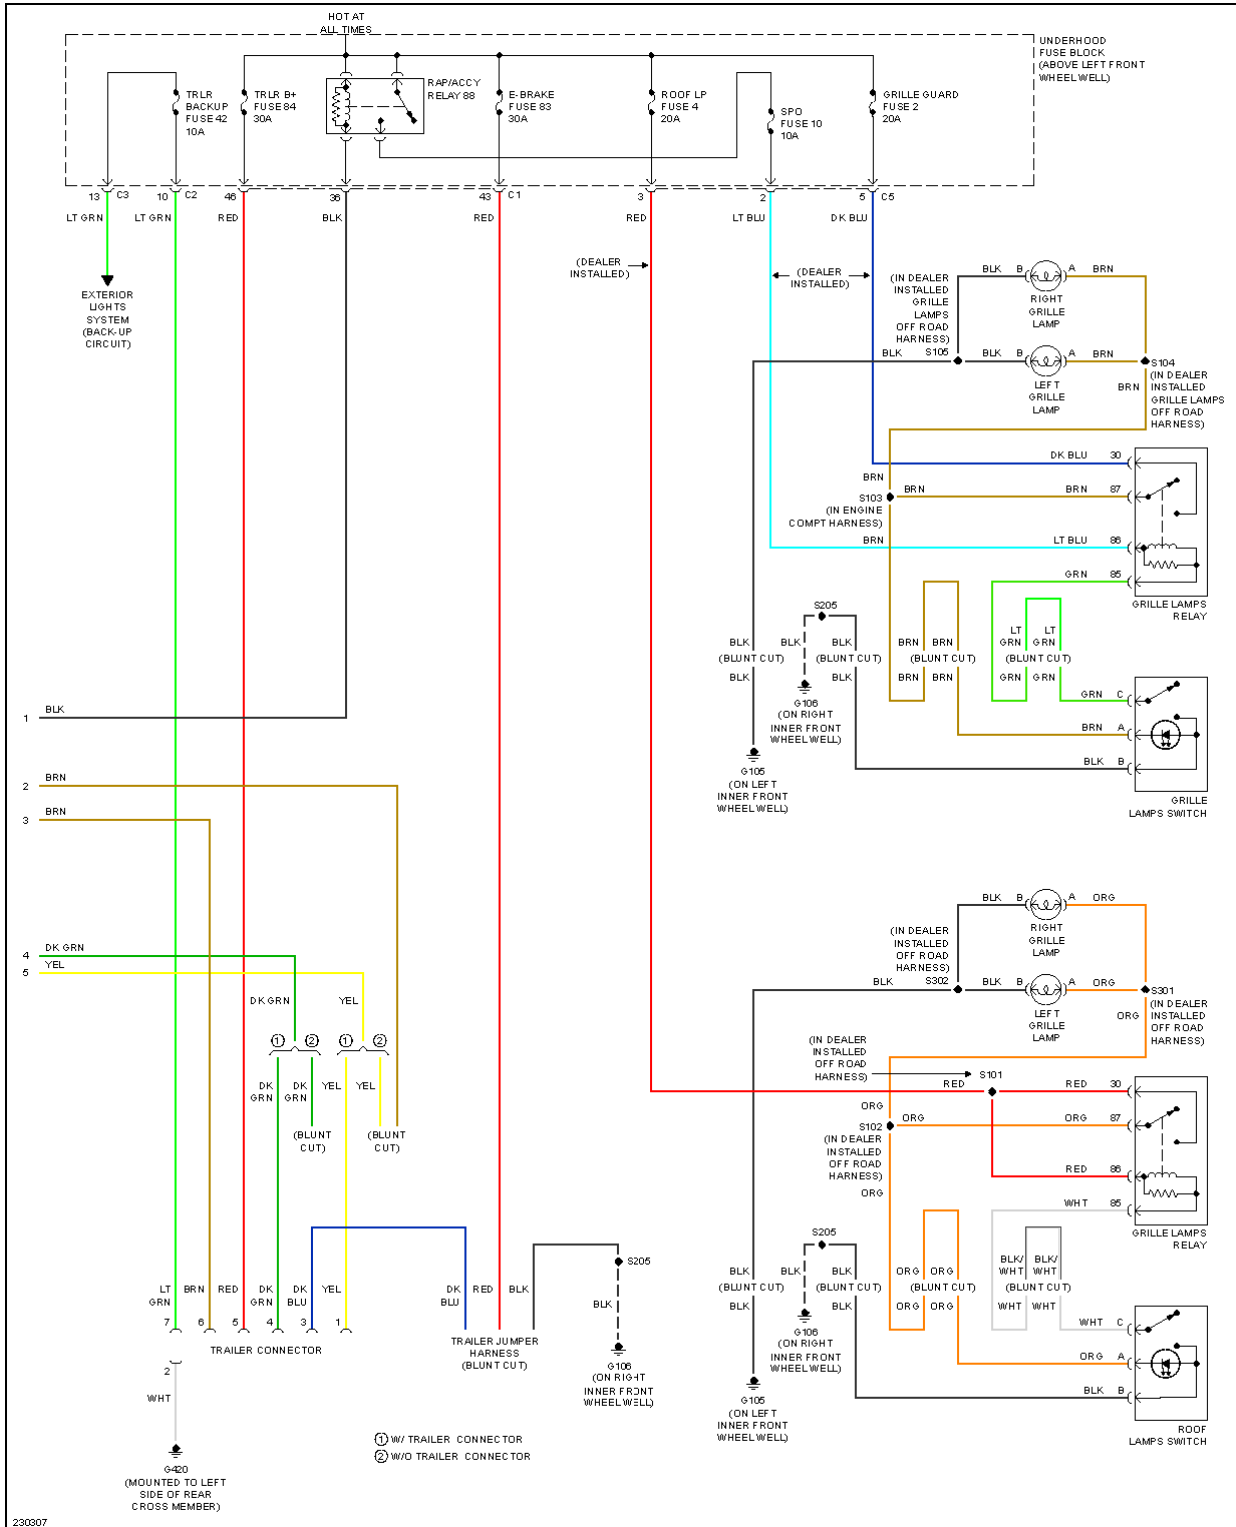

Fig. 18: Back-up Lamps Circuit

2006 Hummer H3

2006 SYSTEM WIRING DIAGRAMS Hummer - H3

Fig. 19: Exterior Lamps Circuit (1 of 3)

2006 Hummer H3

2006 SYSTEM WIRING DIAGRAMS Hummer - H3

Fig. 20: Exterior Lamps Circuit (2 of 3)

2006 Hummer H3

2006 SYSTEM WIRING DIAGRAMS Hummer - H3

Fig. 21: Exterior Lamps Circuit (3 of 3)

GROUND DISTRIBUTION

Fig. 22: Ground Distribution Circuit (1 of 3)

2006 Hummer H3

2006 SYSTEM WIRING DIAGRAMS Hummer - H3