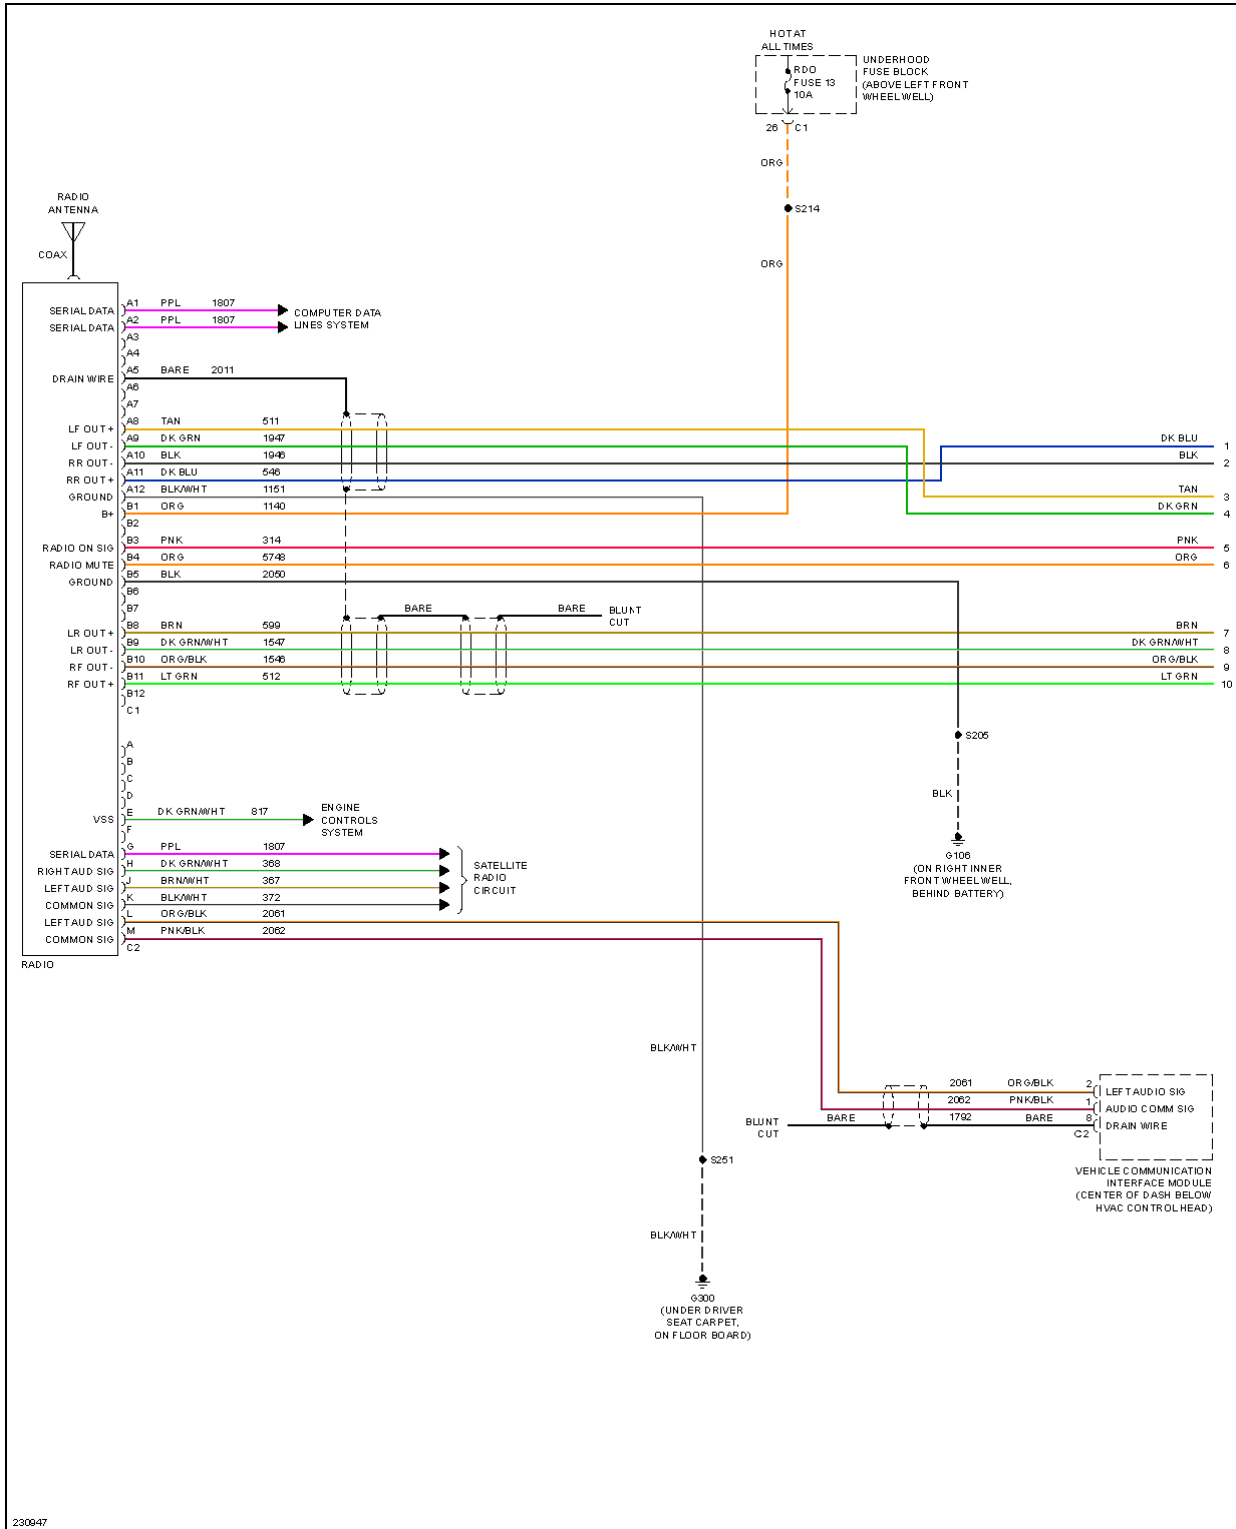

Fig. 40: Lumbar Circuit

2006 Hummer H3

2006 SYSTEM WIRING DIAGRAMS Hummer - H3

Fig. 41: Passenger Power Seat Circuit

2006 Hummer H3

2006 SYSTEM WIRING DIAGRAMS Hummer - H3

Fig. 42: Passenger's Heated Seat Circuit

POWER TOP/SUNROOF

2006 Hummer H3

2006 SYSTEM WIRING DIAGRAMS Hummer - H3

Fig. 43: Power Top/Sunroof Circuit

POWER WINDOWS

2006 Hummer H3

2006 SYSTEM WIRING DIAGRAMS Hummer - H3

Fig. 44: Power Windows Circuit

RADIO

Fig. 45: Base Radio Circuit

2006 Hummer H3

2006 SYSTEM WIRING DIAGRAMS Hummer - H3

Fig. 46: Premium Radio Circuit (1 of 2)

2006 Hummer H3

2006 SYSTEM WIRING DIAGRAMS Hummer - H3

Fig. 47: Premium Radio Circuit (2 of 2)

2006 Hummer H3

2006 SYSTEM WIRING DIAGRAMS Hummer - H3

Fig. 48: Satellite Radio Circuit

SHIFT INTERLOCK

2006 Hummer H3

2006 SYSTEM WIRING DIAGRAMS Hummer - H3

Fig. 49: Shift Interlock Circuit

STARTING/CHARGING