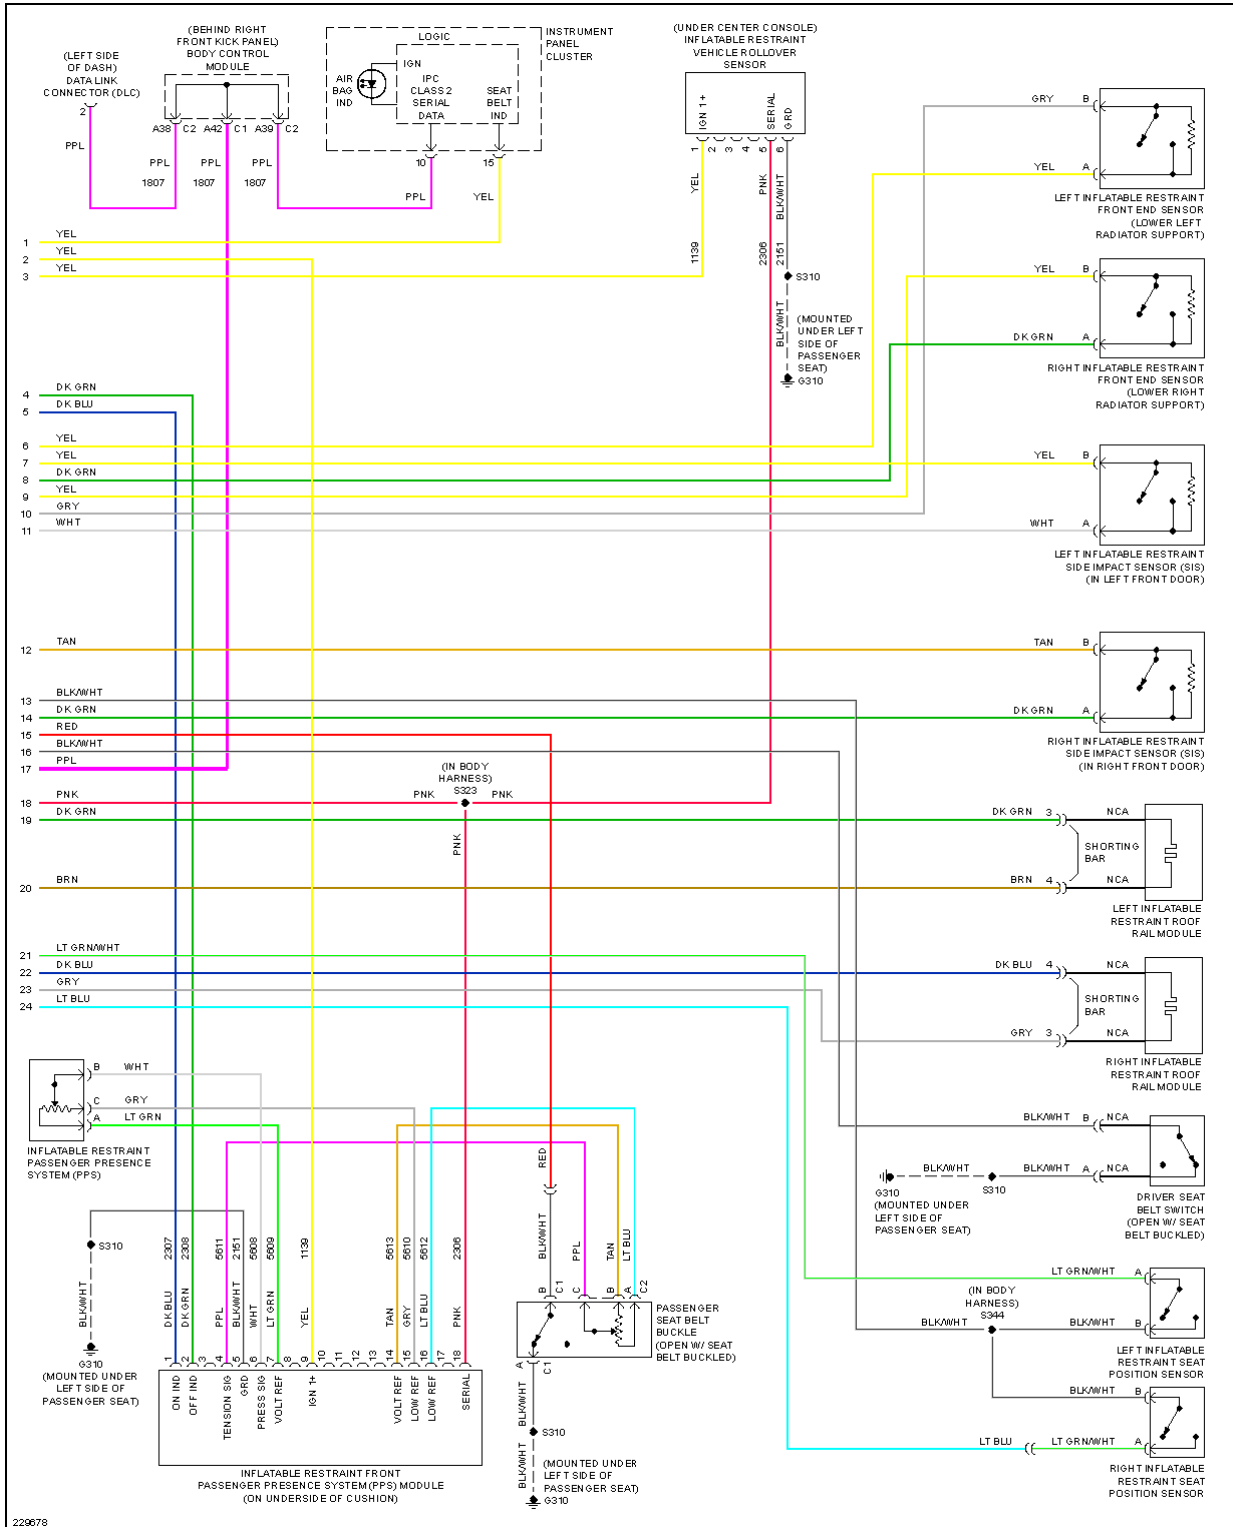

2006 Hummer H3

2006 SYSTEM WIRING DIAGRAMS Hummer - H3

Fig. 48: Satellite Radio Circuit

SHIFT INTERLOCK

2006 Hummer H3

2006 SYSTEM WIRING DIAGRAMS Hummer - H3

Fig. 49: Shift Interlock Circuit

STARTING/CHARGING

2006 Hummer H3

2006 SYSTEM WIRING DIAGRAMS Hummer - H3

Fig. 50: Charging Circuit

2006 Hummer H3

2006 SYSTEM WIRING DIAGRAMS Hummer - H3

Fig. 51: Starting Circuit, A/T

2006 Hummer H3

2006 SYSTEM WIRING DIAGRAMS Hummer - H3

Fig. 52: Starting Circuit, M/T

SUPPLEMENTAL RESTRAINTS

2006 Hummer H3

2006 SYSTEM WIRING DIAGRAMS Hummer - H3

Fig. 53: Supplemental Restraints Circuit (1 of 2)

2006 Hummer H3

2006 SYSTEM WIRING DIAGRAMS Hummer - H3

Fig. 54: Supplemental Restraints Circuit (2 of 2)

TRANSMISSION

2006 Hummer H3

2006 SYSTEM WIRING DIAGRAMS Hummer - H3

Fig. 55: A/T Circuit

Fig. 56: Transfer Case Circuit

WARNING SYSTEMS

2006 Hummer H3