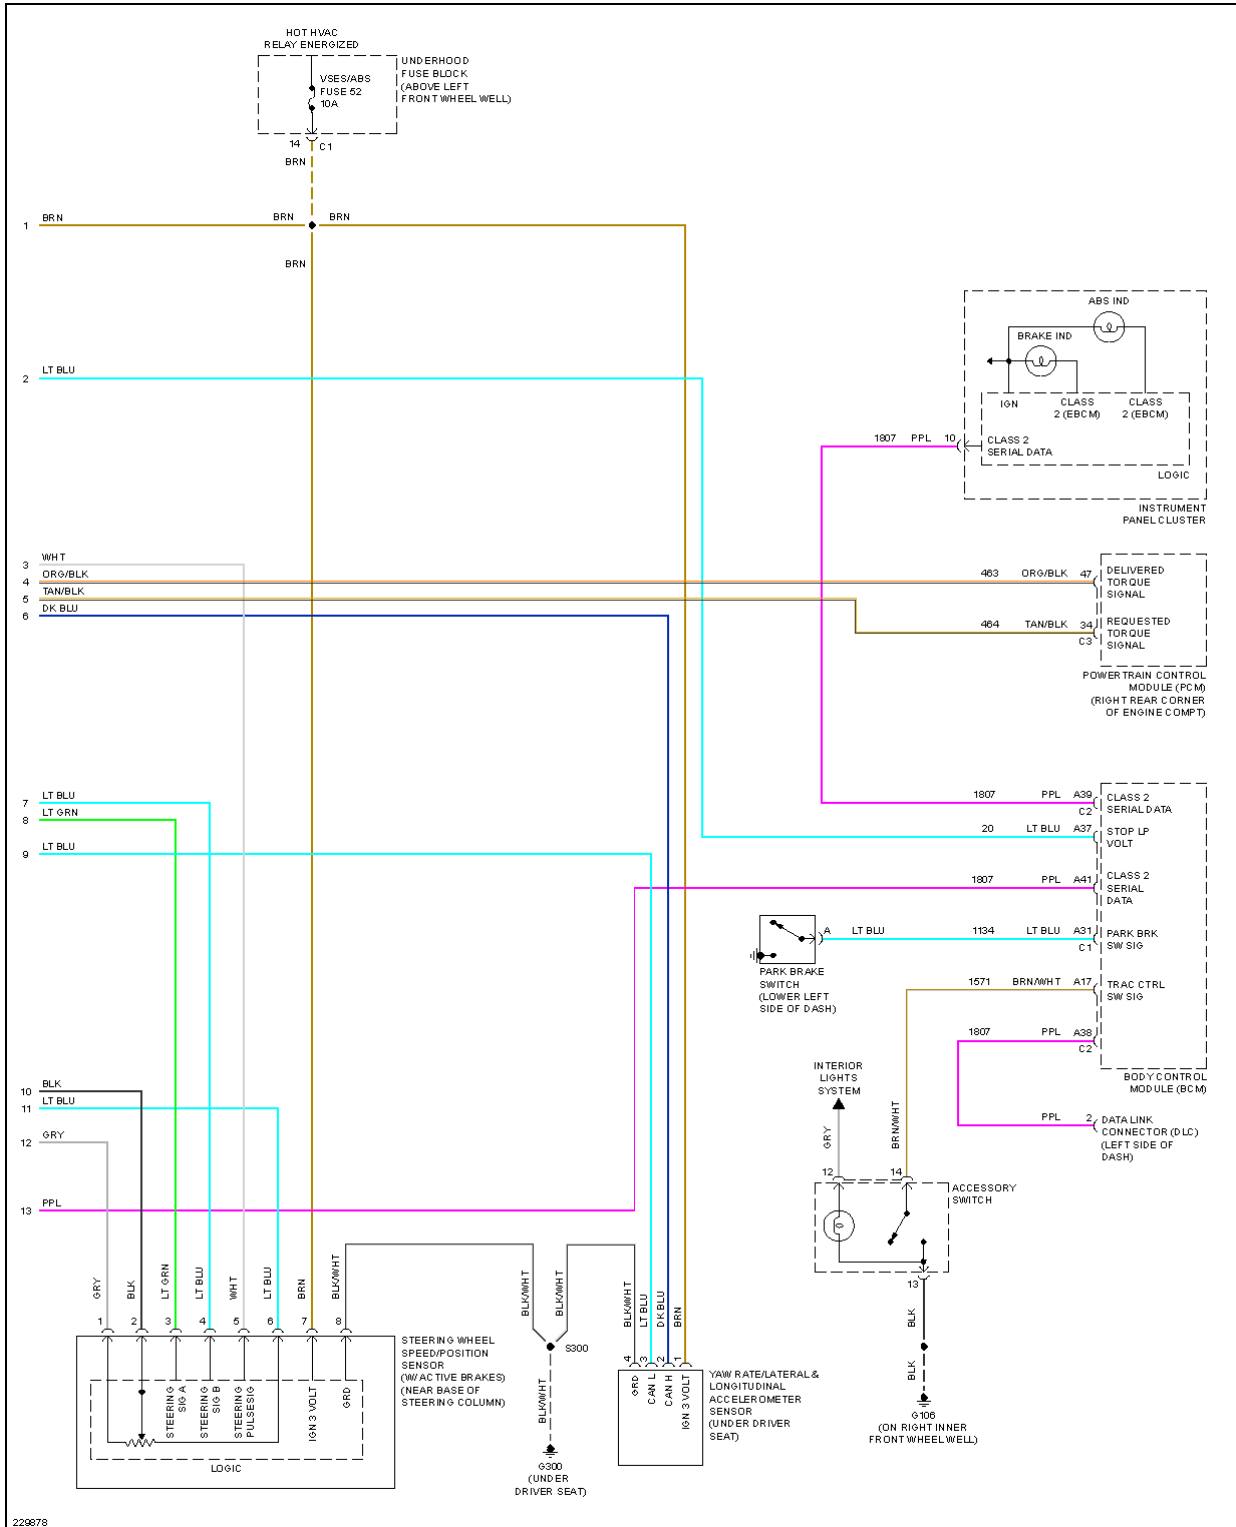

2006 SYSTEM WIRING DIAGRAMS Hummer - H3

Fig. 3: Manual A/C Circuit (2 of 2)

ANTI-LOCK BRAKES

2006 Hummer H3

2006 SYSTEM WIRING DIAGRAMS Hummer - H3

Fig. 4: Anti-lock Brakes Circuit (1 of 2)

2006 Hummer H3

2006 SYSTEM WIRING DIAGRAMS Hummer - H3

Fig. 5: Anti-lock Brakes Circuit (2 of 2)

ANTI-THEFT

2006 Hummer H3

2006 SYSTEM WIRING DIAGRAMS Hummer - H3

Fig. 6: Forced Entry Circuit

2006 Hummer H3

2006 SYSTEM WIRING DIAGRAMS Hummer - H3

Fig. 7: Passlock Circuit