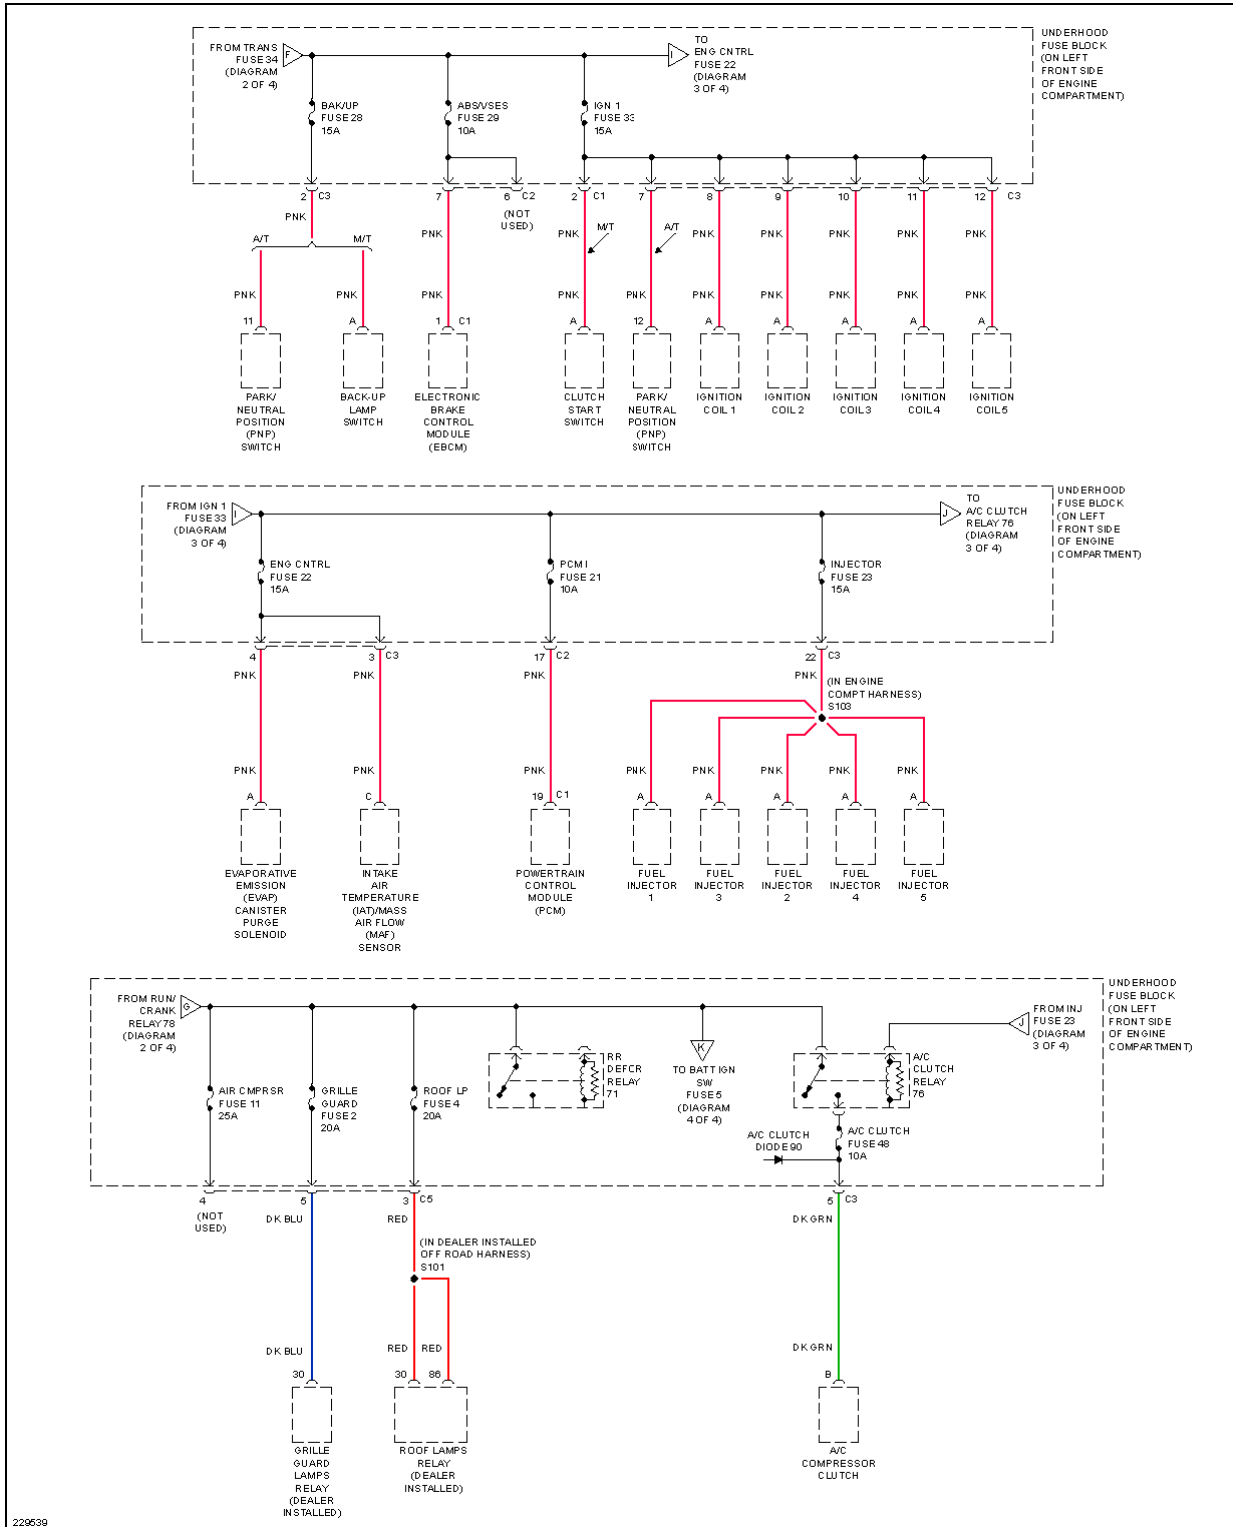

POWER DISTRIBUTION

2006 Hummer H3

2006 SYSTEM WIRING DIAGRAMS Hummer - H3

Fig. 31: Power Distribution Circuit (1 of 4)

2006 Hummer H3

2006 SYSTEM WIRING DIAGRAMS Hummer - H3

Fig. 32: Power Distribution Circuit (2 of 4)

2006 Hummer H3

2006 SYSTEM WIRING DIAGRAMS Hummer - H3

Fig. 33: Power Distribution Circuit (3 of 4)

Fig. 34: Power Distribution Circuit (4 of 4)

POWER DOOR LOCKS

Fig. 35: Power Door Locks Circuit

POWER MIRRORS

2006 Hummer H3

2006 SYSTEM WIRING DIAGRAMS Hummer - H3

Fig. 36: Electrochromic Mirror Circuit

2006 Hummer H3

2006 SYSTEM WIRING DIAGRAMS Hummer - H3

Fig. 37: Power Mirrors Circuit

POWER SEATS

2006 Hummer H3