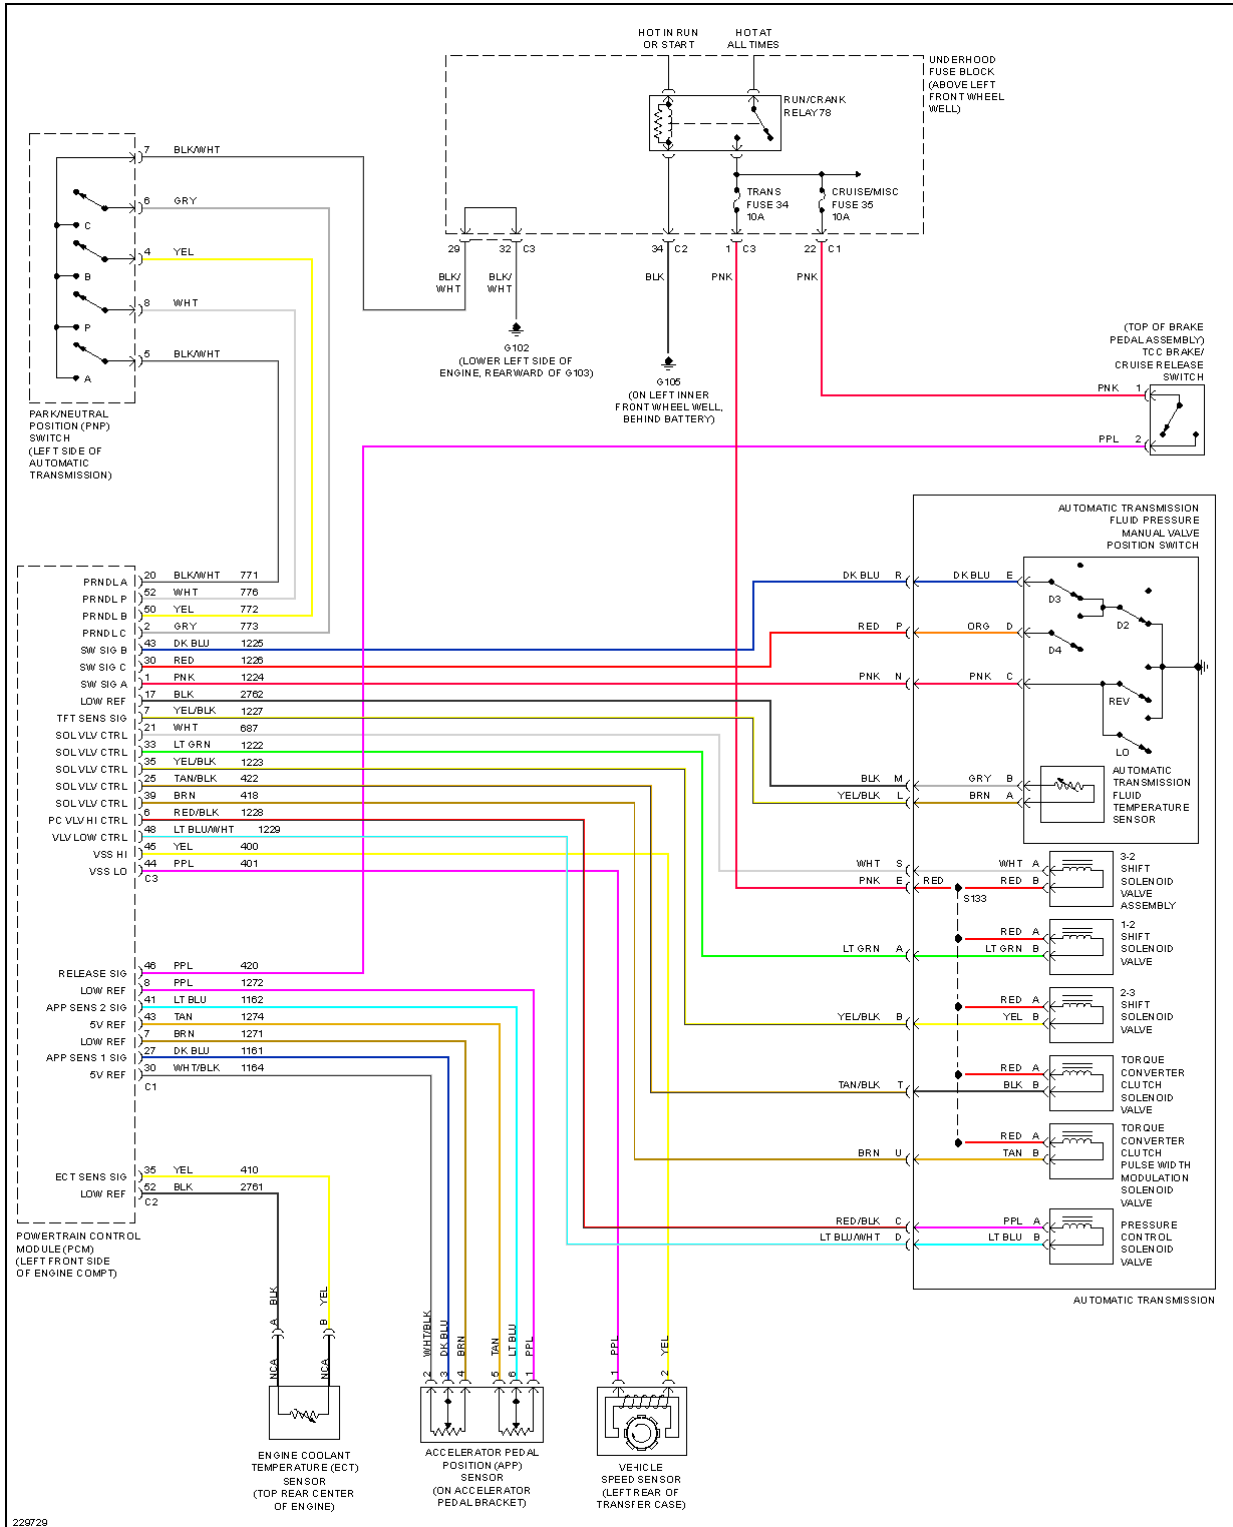

Fig. 52: Starting Circuit, M/T

SUPPLEMENTAL RESTRAINTS

2006 Hummer H3

2006 SYSTEM WIRING DIAGRAMS Hummer - H3

Fig. 53: Supplemental Restraints Circuit (1 of 2)

2006 Hummer H3

2006 SYSTEM WIRING DIAGRAMS Hummer - H3

Fig. 54: Supplemental Restraints Circuit (2 of 2)

TRANSMISSION

2006 Hummer H3

2006 SYSTEM WIRING DIAGRAMS Hummer - H3

Fig. 55: A/T Circuit

Fig. 56: Transfer Case Circuit

WARNING SYSTEMS

2006 Hummer H3

2006 SYSTEM WIRING DIAGRAMS Hummer - H3

Fig. 57: Warning Systems Circuit

WIPER/WASHER

2006 Hummer H3

2006 SYSTEM WIRING DIAGRAMS Hummer - H3

Fig. 58: Front Wiper/Washer Circuit

2006 Hummer H3

2006 SYSTEM WIRING DIAGRAMS Hummer - H3