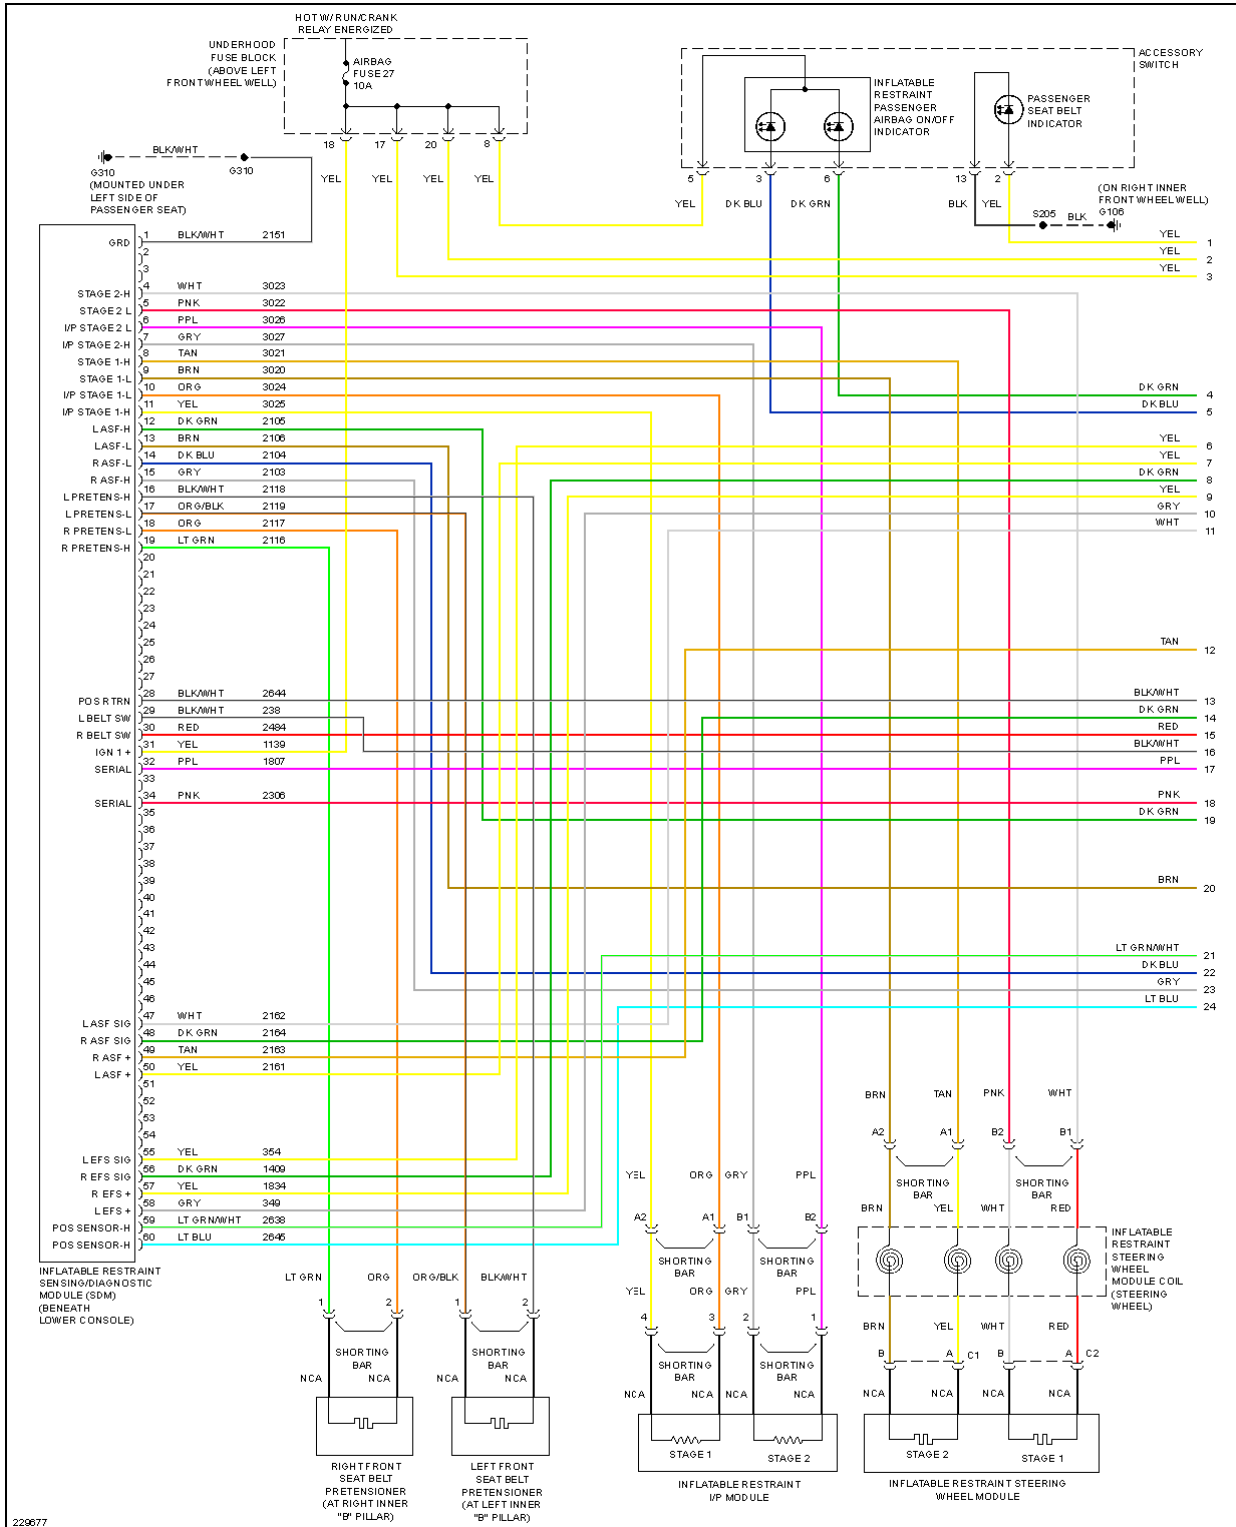

2006 Hummer H3

2006 SYSTEM WIRING DIAGRAMS Hummer - H3

Fig. 48: Satellite Radio Circuit

SHIFT INTERLOCK

2006 Hummer H3

2006 SYSTEM WIRING DIAGRAMS Hummer - H3

Fig. 49: Shift Interlock Circuit

STARTING/CHARGING

2006 Hummer H3

2006 SYSTEM WIRING DIAGRAMS Hummer - H3

Fig. 50: Charging Circuit

2006 Hummer H3

2006 SYSTEM WIRING DIAGRAMS Hummer - H3

Fig. 51: Starting Circuit, A/T

2006 Hummer H3

2006 SYSTEM WIRING DIAGRAMS Hummer - H3

Fig. 52: Starting Circuit, M/T

SUPPLEMENTAL RESTRAINTS

2006 Hummer H3

2006 SYSTEM WIRING DIAGRAMS Hummer - H3

Fig. 53: Supplemental Restraints Circuit (1 of 2)

2006 Hummer H3

2006 SYSTEM WIRING DIAGRAMS Hummer - H3

Fig. 54: Supplemental Restraints Circuit (2 of 2)

TRANSMISSION

2006 Hummer H3

2006 SYSTEM WIRING DIAGRAMS Hummer - H3

Fig. 55: A/T Circuit

Fig. 56: Transfer Case Circuit

WARNING SYSTEMS

2006 Hummer H3