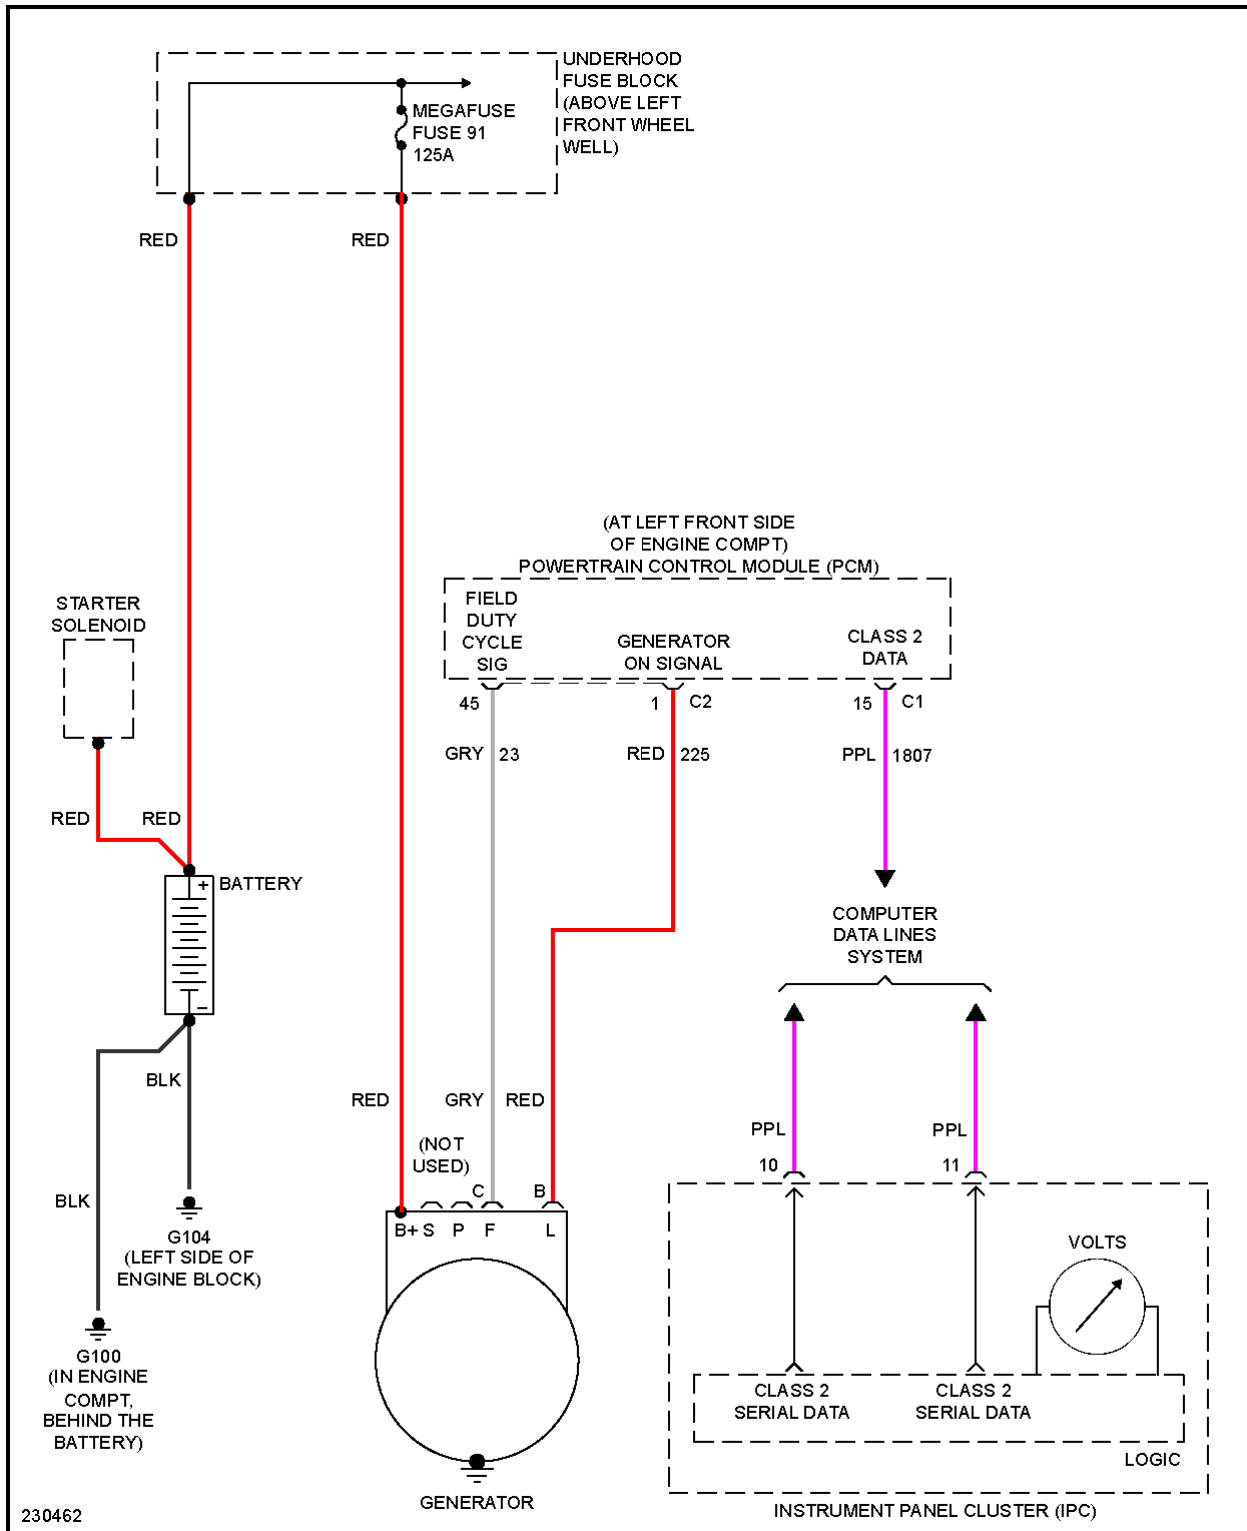

2006 Hummer H3

2006 SYSTEM WIRING DIAGRAMS Hummer - H3

Fig. 48: Satellite Radio Circuit

SHIFT INTERLOCK

2006 Hummer H3

2006 SYSTEM WIRING DIAGRAMS Hummer - H3

Fig. 49: Shift Interlock Circuit

STARTING/CHARGING

2006 Hummer H3

2006 SYSTEM WIRING DIAGRAMS Hummer - H3

Fig. 50: Charging Circuit

2006 Hummer H3

2006 SYSTEM WIRING DIAGRAMS Hummer - H3

Fig. 51: Starting Circuit, A/T

2006 Hummer H3

2006 SYSTEM WIRING DIAGRAMS Hummer - H3

Fig. 52: Starting Circuit, M/T

SUPPLEMENTAL RESTRAINTS

2006 Hummer H3

2006 SYSTEM WIRING DIAGRAMS Hummer - H3

Fig. 53: Supplemental Restraints Circuit (1 of 2)

2006 Hummer H3

2006 SYSTEM WIRING DIAGRAMS Hummer - H3