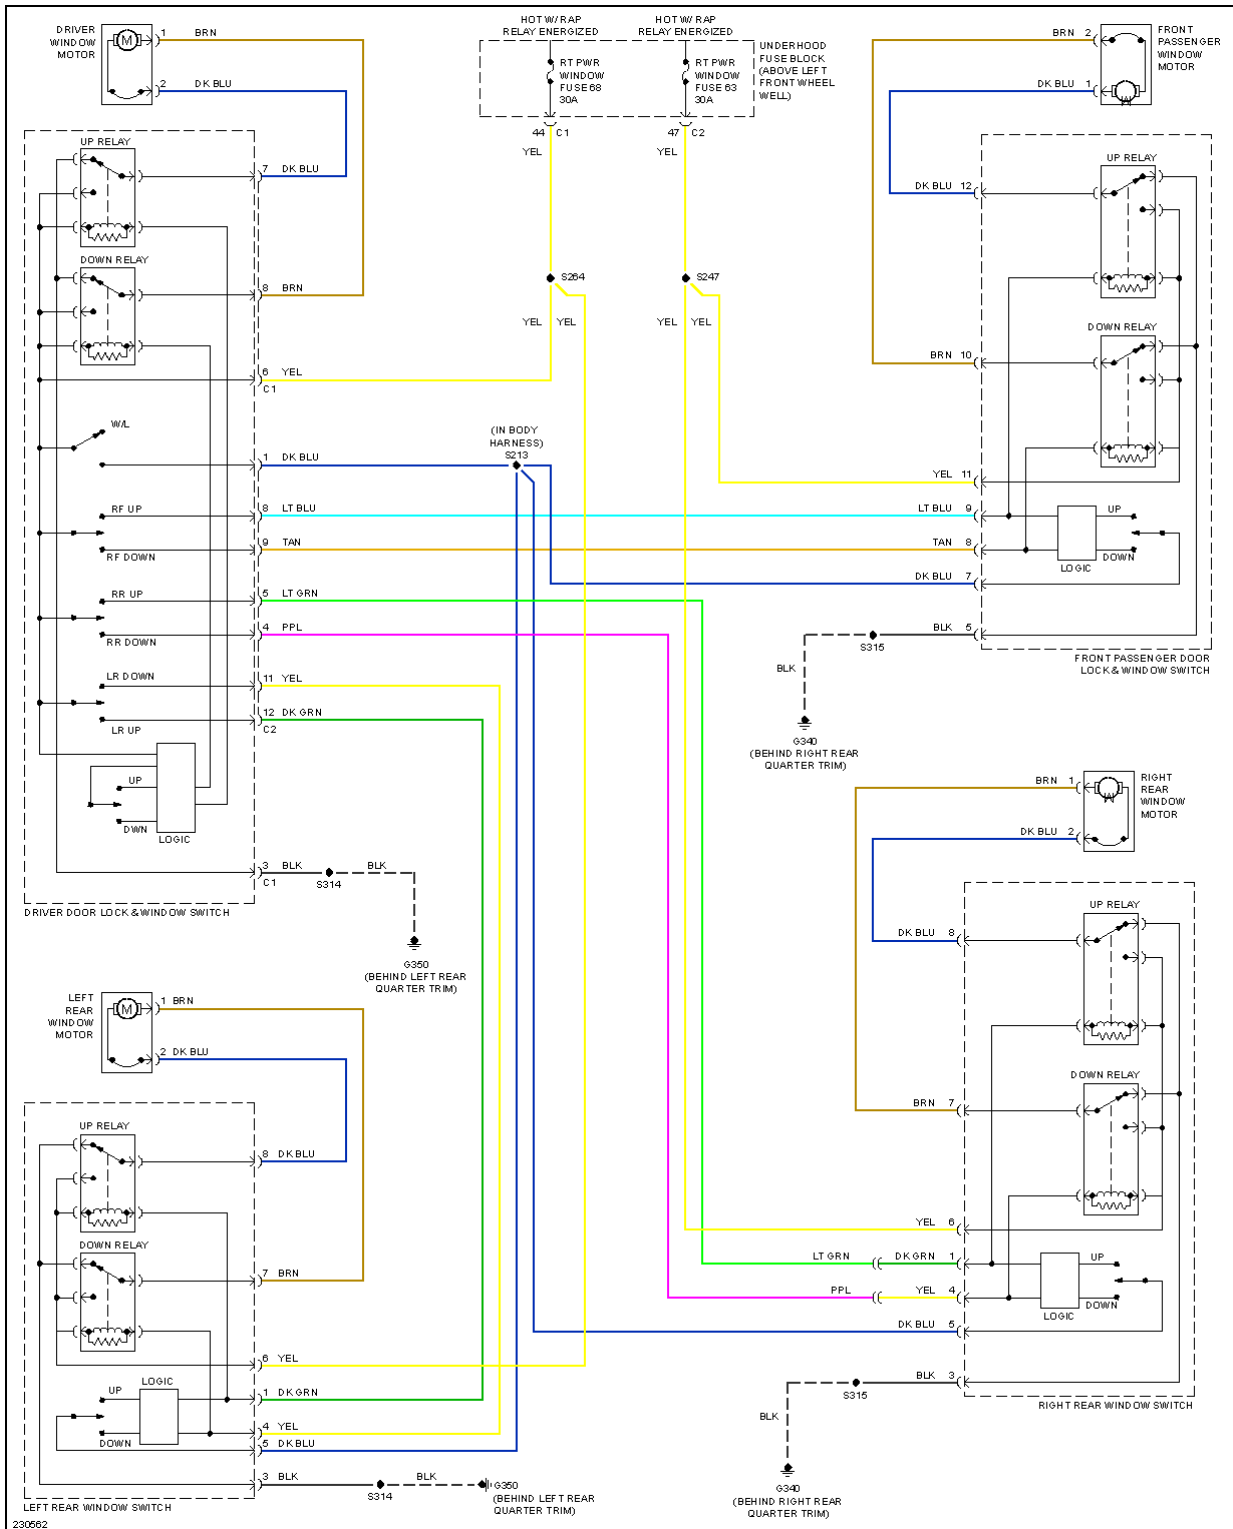

Fig. 40: Lumbar Circuit

2006 Hummer H3

2006 SYSTEM WIRING DIAGRAMS Hummer - H3

Fig. 41: Passenger Power Seat Circuit

2006 Hummer H3

2006 SYSTEM WIRING DIAGRAMS Hummer - H3

Fig. 42: Passenger's Heated Seat Circuit

POWER TOP/SUNROOF

2006 Hummer H3

2006 SYSTEM WIRING DIAGRAMS Hummer - H3

Fig. 43: Power Top/Sunroof Circuit

POWER WINDOWS

2006 Hummer H3

2006 SYSTEM WIRING DIAGRAMS Hummer - H3

Fig. 44: Power Windows Circuit

RADIO

Fig. 45: Base Radio Circuit

2006 Hummer H3

2006 SYSTEM WIRING DIAGRAMS Hummer - H3

Fig. 46: Premium Radio Circuit (1 of 2)

2006 Hummer H3

2006 SYSTEM WIRING DIAGRAMS Hummer - H3

Fig. 47: Premium Radio Circuit (2 of 2)